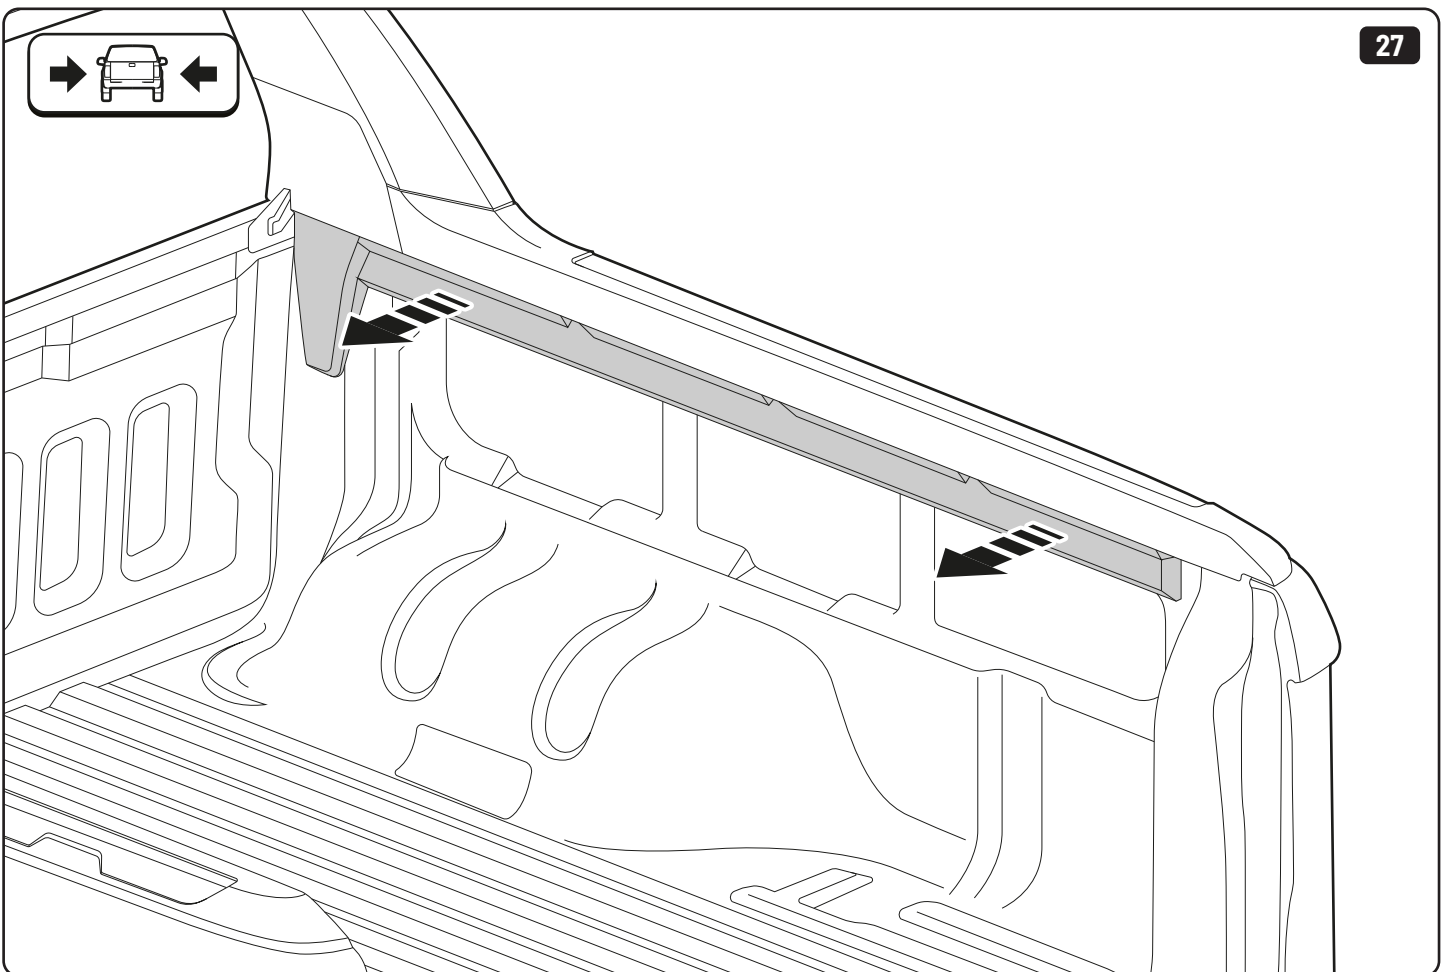

x4

LOCTITE 243

T30 10Nm

LOCTITE 243

10mm

x2

Steps	Page	Done by
Mounting gliding rail in canister	13	
Holes for drain	17-18	
Width + Cross measurement	26+28	
Tightening the bracket	19+27	
Mounting drain	38	

Customer Service +45 4810 2950 (08:00 - 16:00 CET)
Support info@mountaintop.dk
Website www.mountaintop.dk
Address Pedersholmparken 10, 3600 Frederikssund, Denmark