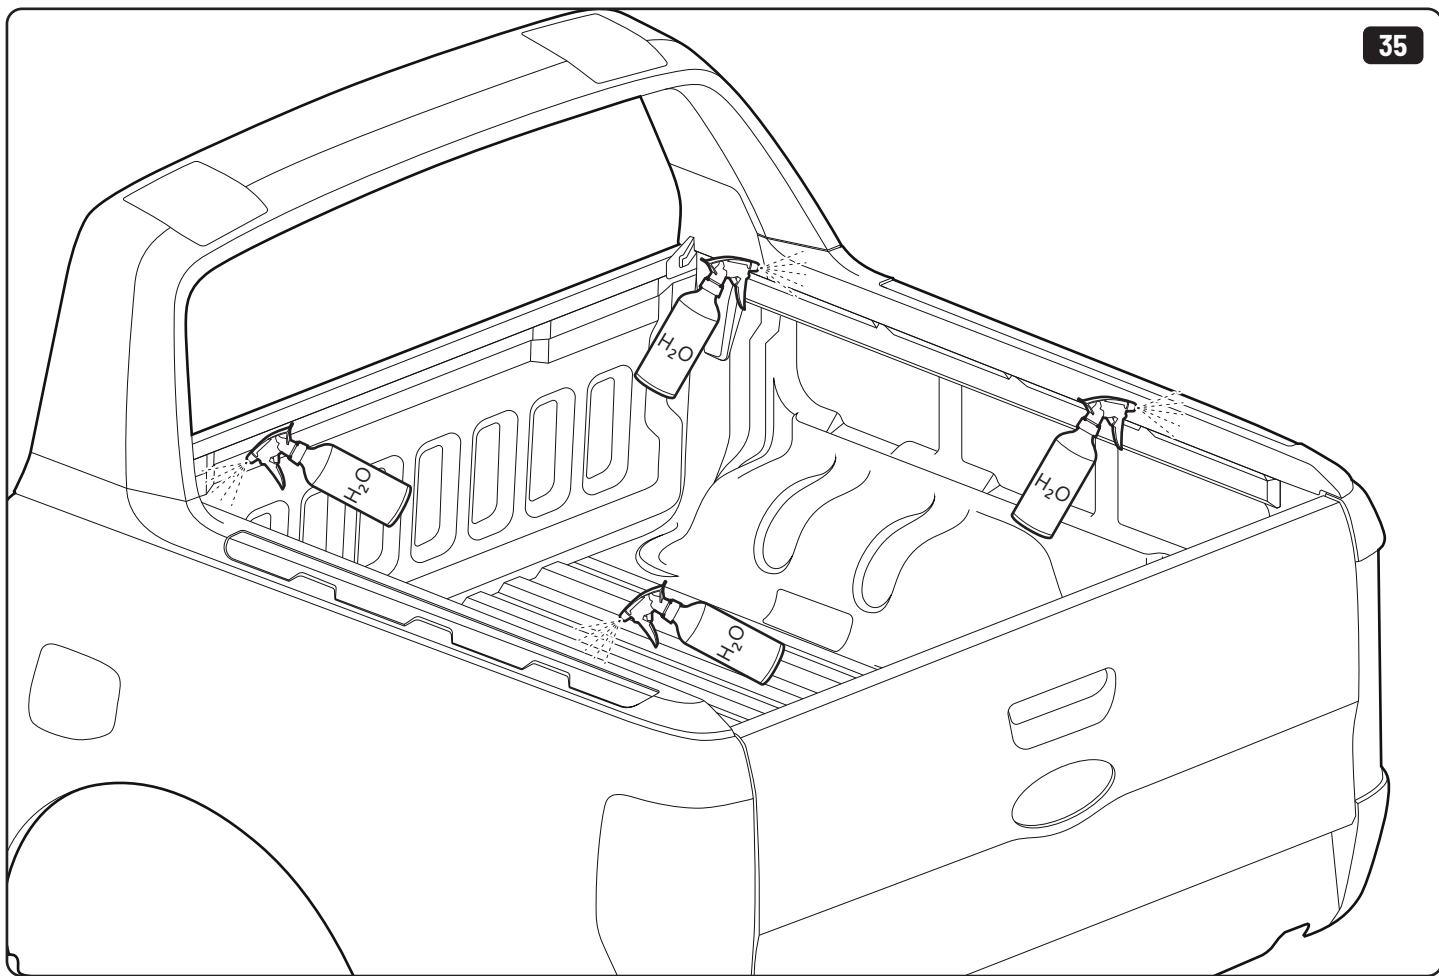

x4

LOCTITE 243

T30 10Nm

LOCTITE 243

10mm

x2

Steps	Page	Done by
Mounting gliding rail in canister	13	
Holes for drain	17-18	
Width + Cross measurement	26+28	
Tightening the bracket	19+27	
Mounting drain	38	

Customer Service +45 4810 2950 (08:00 - 16:00 CET)
Support info@mountaintop.dk
Website www.mountaintop.dk
Address Pedersholmparken 10, 3600 Frederikssund, Denmark