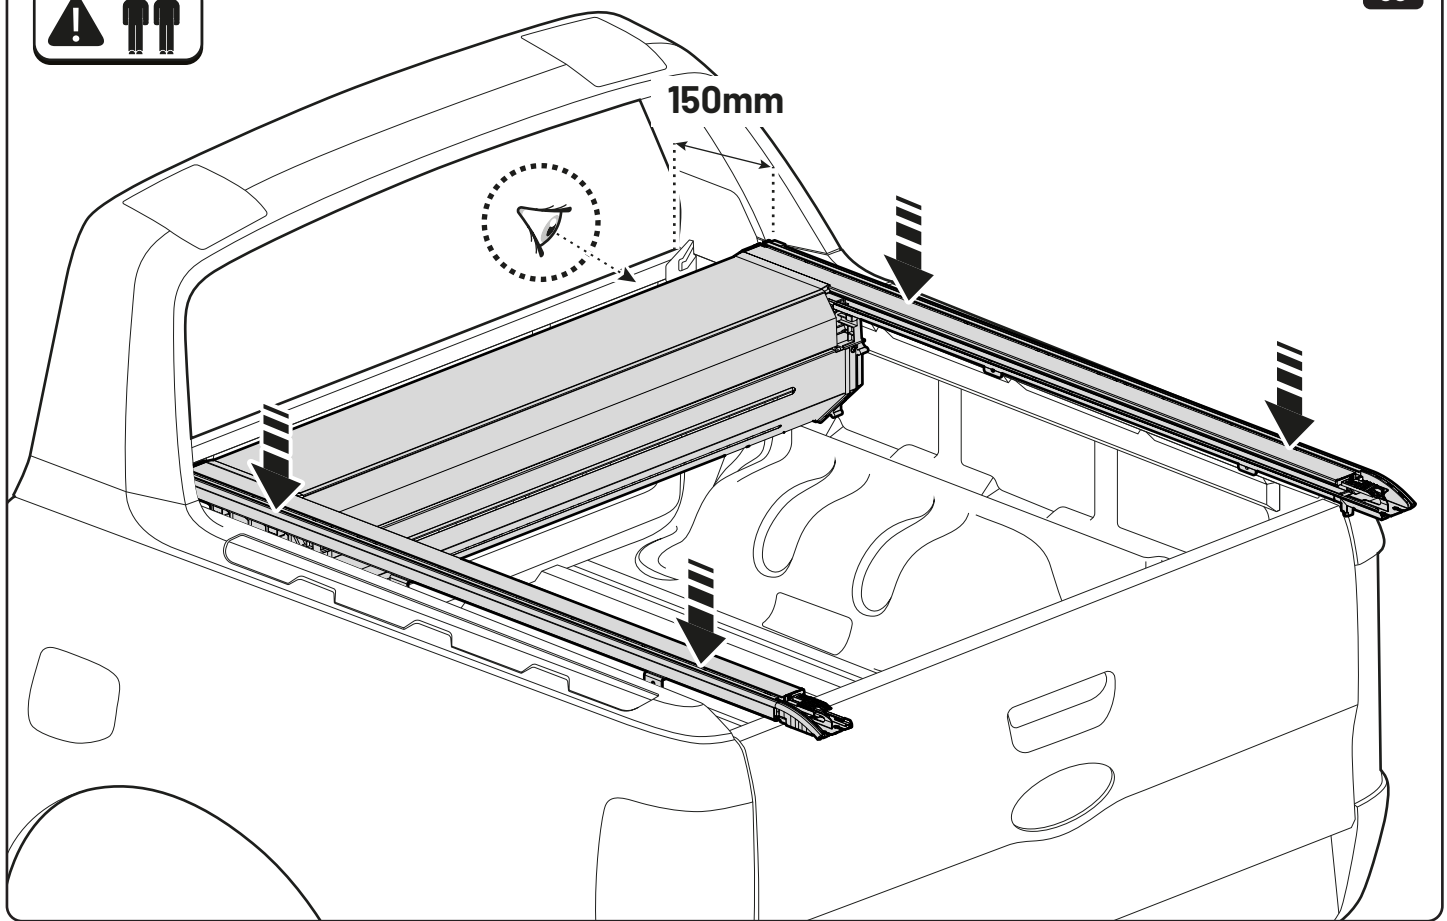

x4

LOCTITE 243

T30 10Nm

LOCTITE 243

10mm

x2

Steps	Page	Done by
Mounting gliding rail in canister	13	
Holes for drain	17-18	
Width + Cross measurement	26+28	
Tightening the bracket	19+27	
Mounting drain	38	

Customer Service +45 4810 2950 (08:00 - 16:00 CET)
Support info@mountaintop.dk
Website www.mountaintop.dk
Address Pedersholmparken 10, 3600 Frederikssund, Denmark