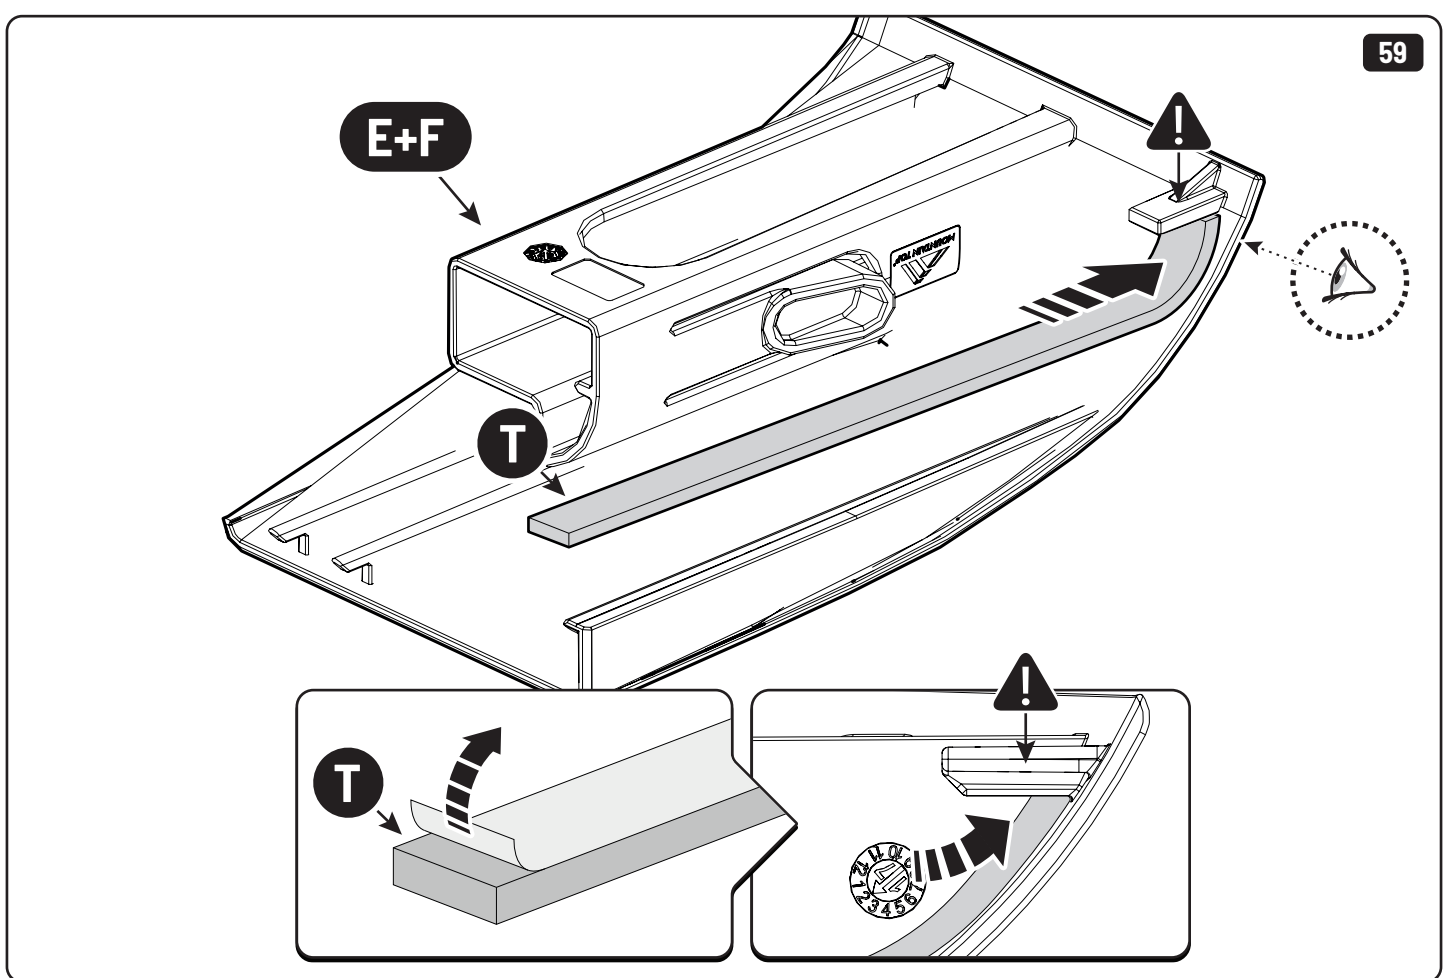

x4

LOCTITE 243

T30 10Nm

LOCTITE 243

10mm

x2

Steps	Page	Done by
Mounting gliding rail in canister	13	
Holes for drain	17-18	
Width + Cross measurement	26+28	
Tightening the bracket	19+27	
Mounting drain	38	

Customer Service +45 4810 2950 (08:00 - 16:00 CET)
Support info@mountaintop.dk
Website www.mountaintop.dk
Address Pedersholmparken 10, 3600 Frederikssund, Denmark