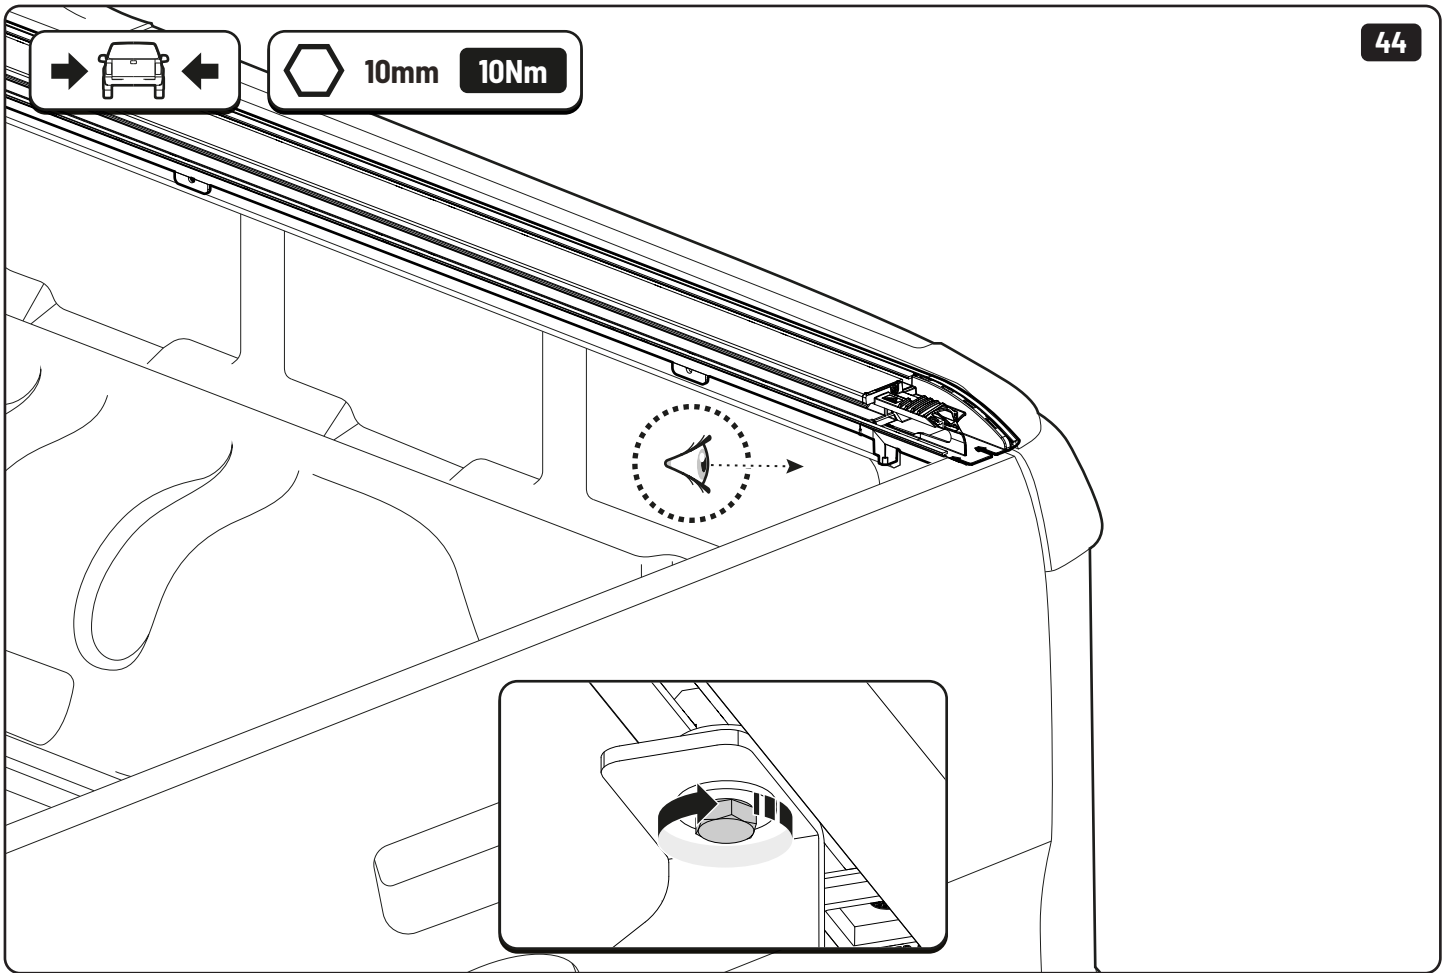

x4

LOCTITE 243

T30 10Nm

LOCTITE 243

10mm

x2

Steps	Page	Done by
Mounting gliding rail in canister	13	
Holes for drain	17-18	
Width + Cross measurement	26+28	
Tightening the bracket	19+27	
Mounting drain	38	

Customer Service +45 4810 2950 (08:00 - 16:00 CET)
Support info@mountaintop.dk
Website www.mountaintop.dk
Address Pedersholmparken 10, 3600 Frederikssund, Denmark