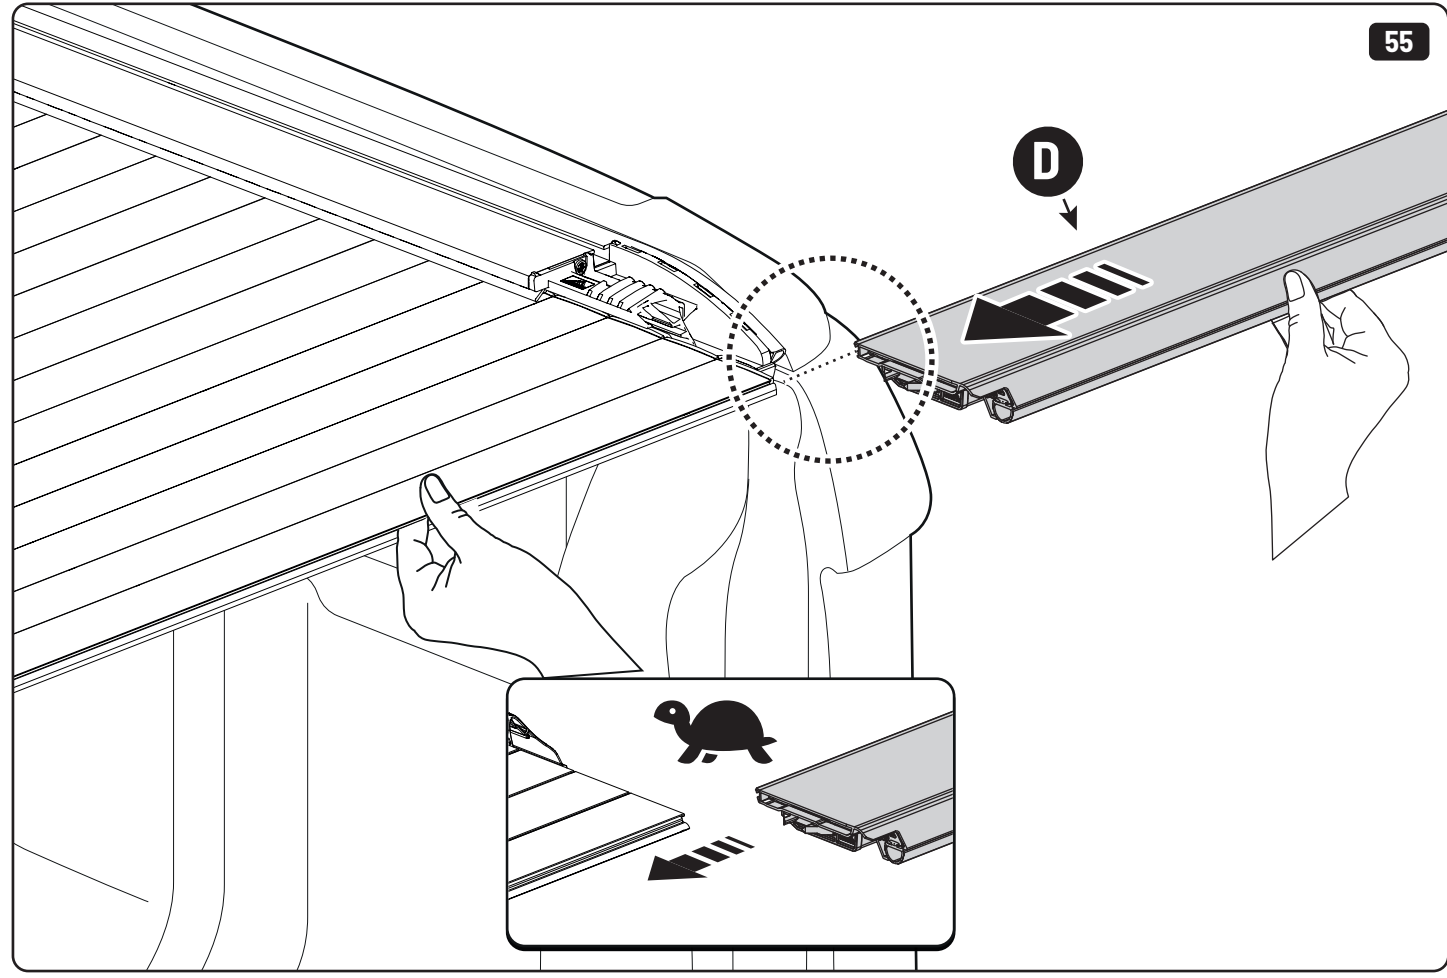

x4

LOCTITE 243

T30 10Nm

LOCTITE 243

10mm

x2

Steps	Page	Done by
Mounting gliding rail in canister	13	
Holes for drain	17-18	
Width + Cross measurement	26+28	
Tightening the bracket	19+27	
Mounting drain	38	

Customer Service +45 4810 2950 (08:00 - 16:00 CET)
Support info@mountaintop.dk
Website www.mountaintop.dk
Address Pedersholmparken 10, 3600 Frederikssund, Denmark