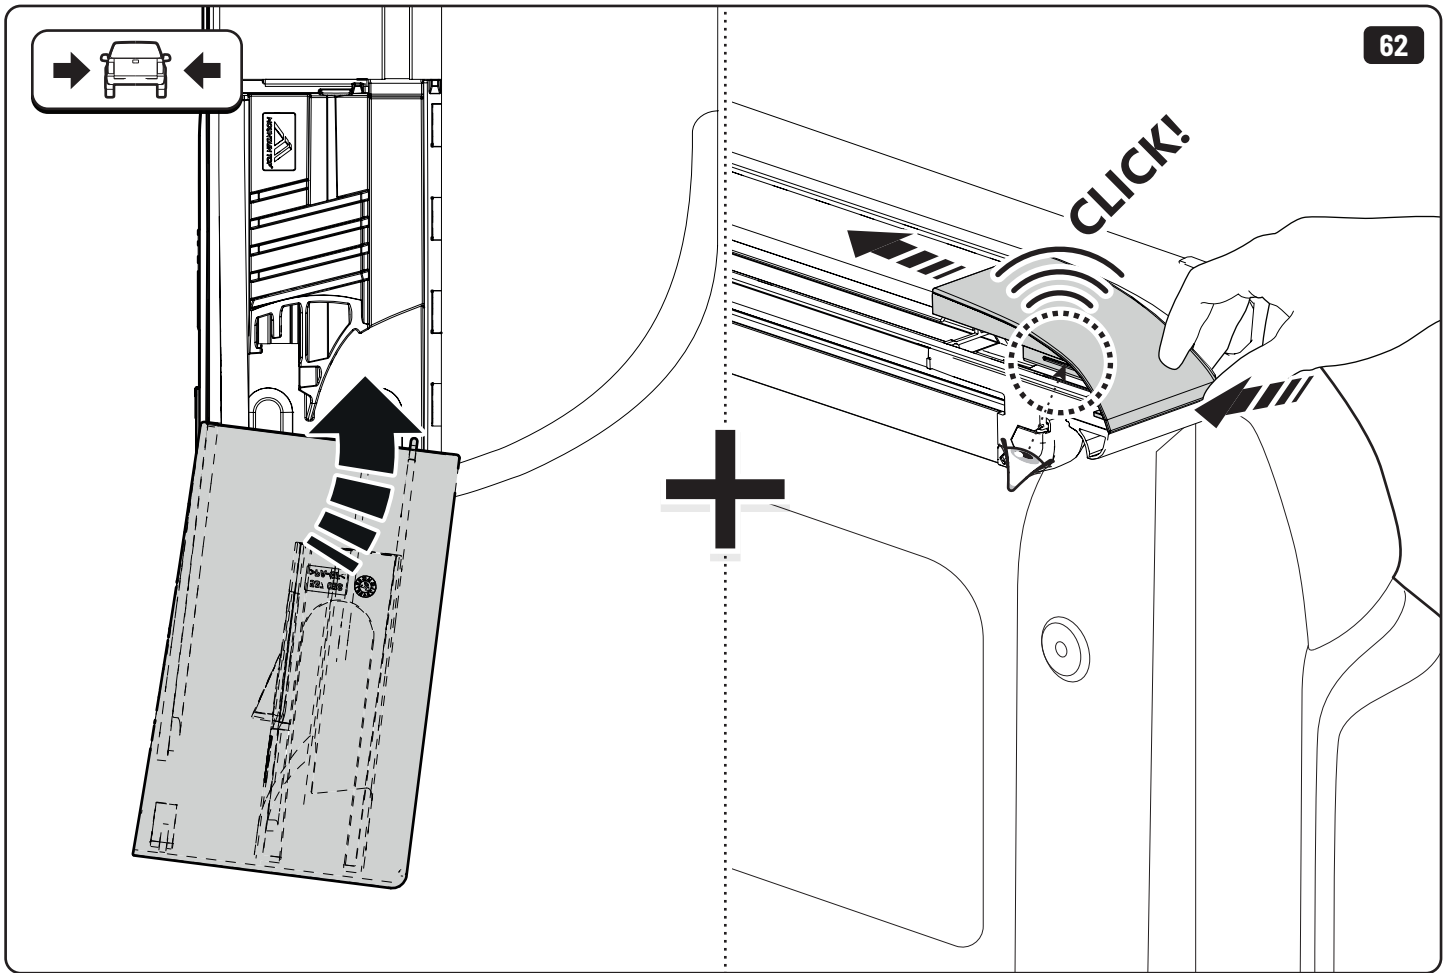

x4

LOCTITE 243

T30 10Nm

LOCTITE 243

10mm

x2

Steps	Page	Done by
Mounting gliding rail in canister	13	
Holes for drain	17-18	
Width + Cross measurement	26+28	
Tightening the bracket	19+27	
Mounting drain	38	

Customer Service +45 4810 2950 (08:00 - 16:00 CET)
Support info@mountaintop.dk
Website www.mountaintop.dk
Address Pedersholmparken 10, 3600 Frederikssund, Denmark