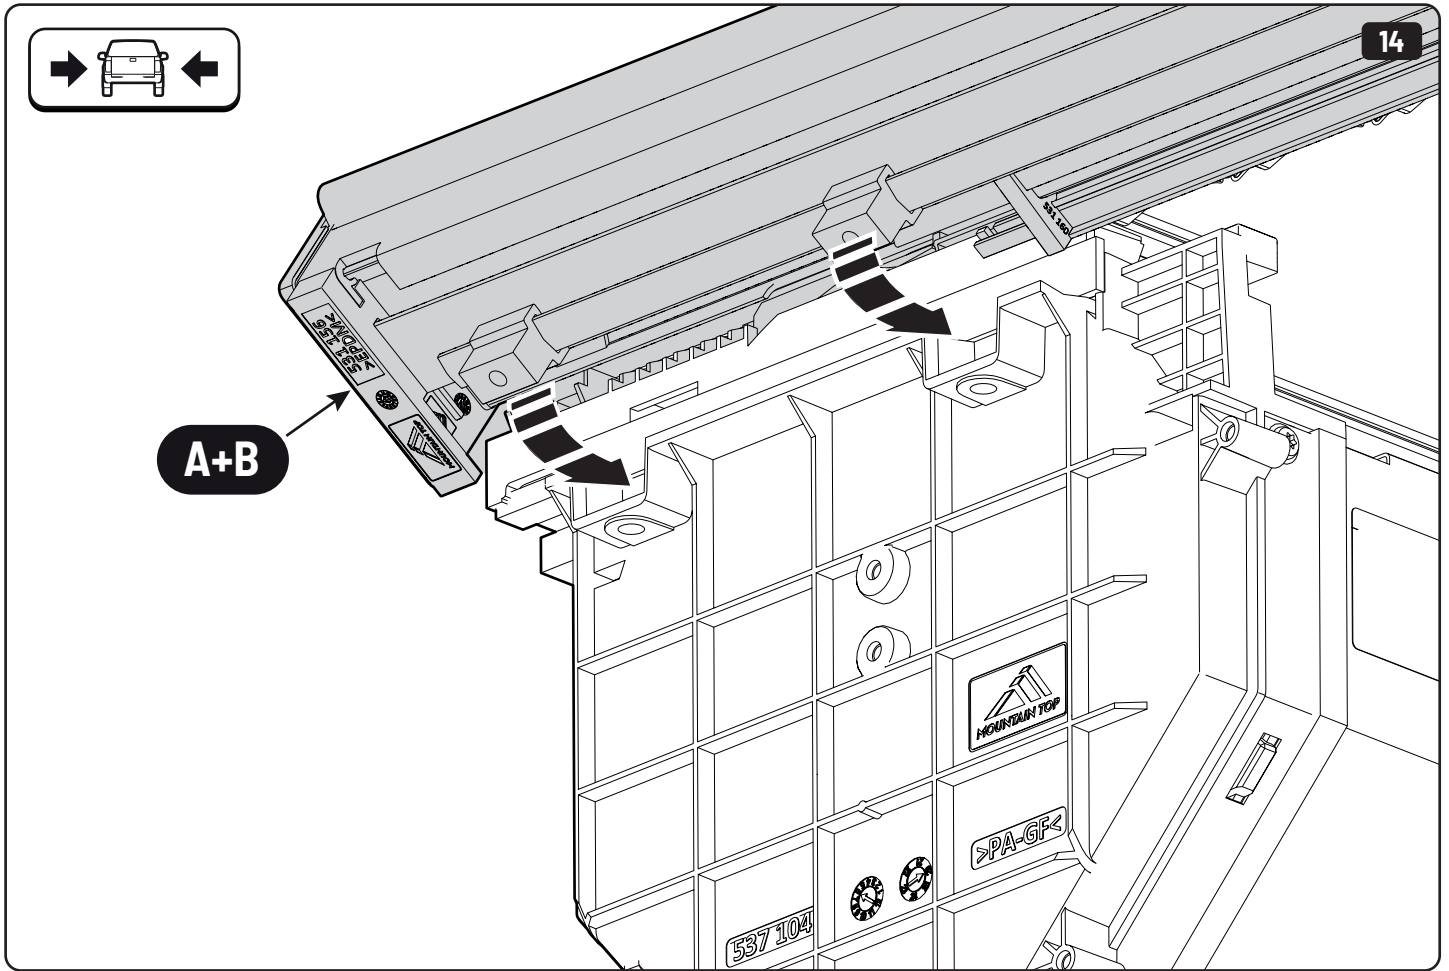

x4

LOCTITE 243

T30 10Nm

LOCTITE 243

10mm

x2

Steps	Page	Done by
Mounting gliding rail in canister	13	
Holes for drain	17-18	
Width + Cross measurement	26+28	
Tightening the bracket	19+27	
Mounting drain	38	

Customer Service +45 4810 2950 (08:00 - 16:00 CET)
Support info@mountaintop.dk
Website www.mountaintop.dk
Address Pedersholmparken 10, 3600 Frederikssund, Denmark