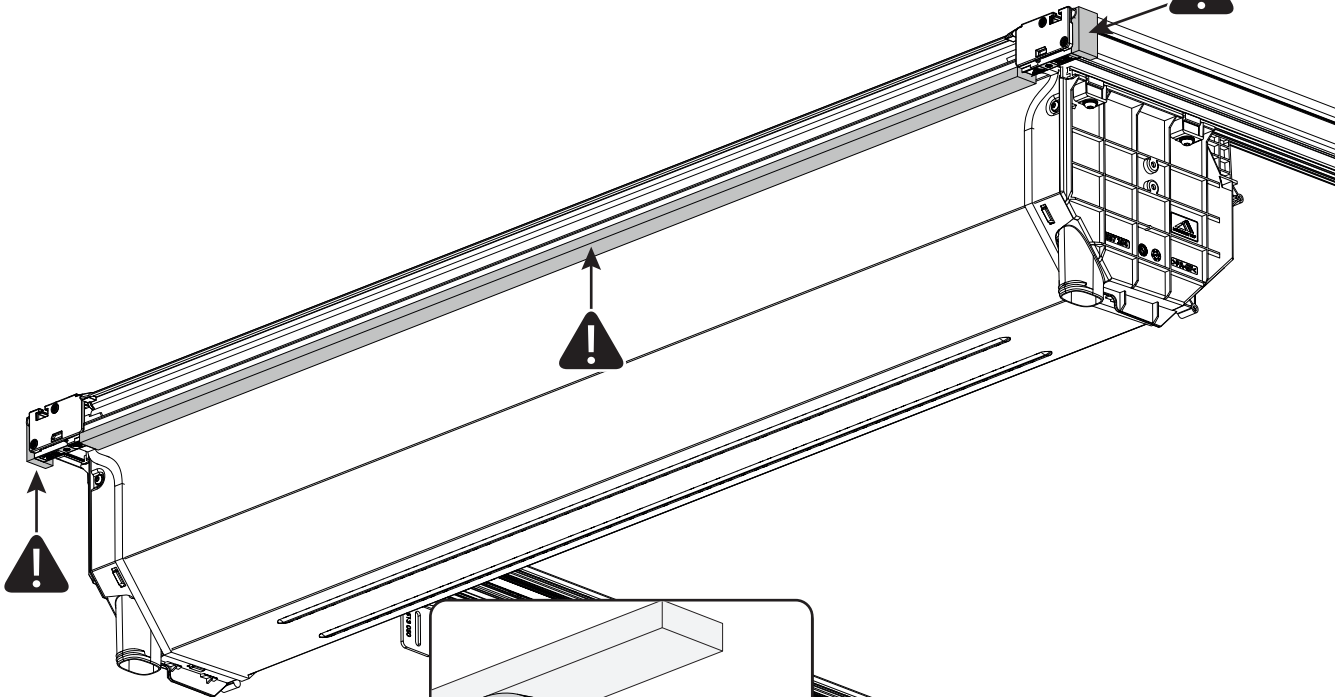

x4

LOCTITE 243

T30 10Nm

LOCTITE 243

10mm

x2

Steps	Page	Done by
Mounting gliding rail in canister	13	
Holes for drain	17-18	
Width + Cross measurement	26+28	
Tightening the bracket	19+27	
Mounting drain	38	

Customer Service +45 4810 2950 (08:00 - 16:00 CET)
Support info@mountaintop.dk
Website www.mountaintop.dk
Address Pedersholmparken 10, 3600 Frederikssund, Denmark