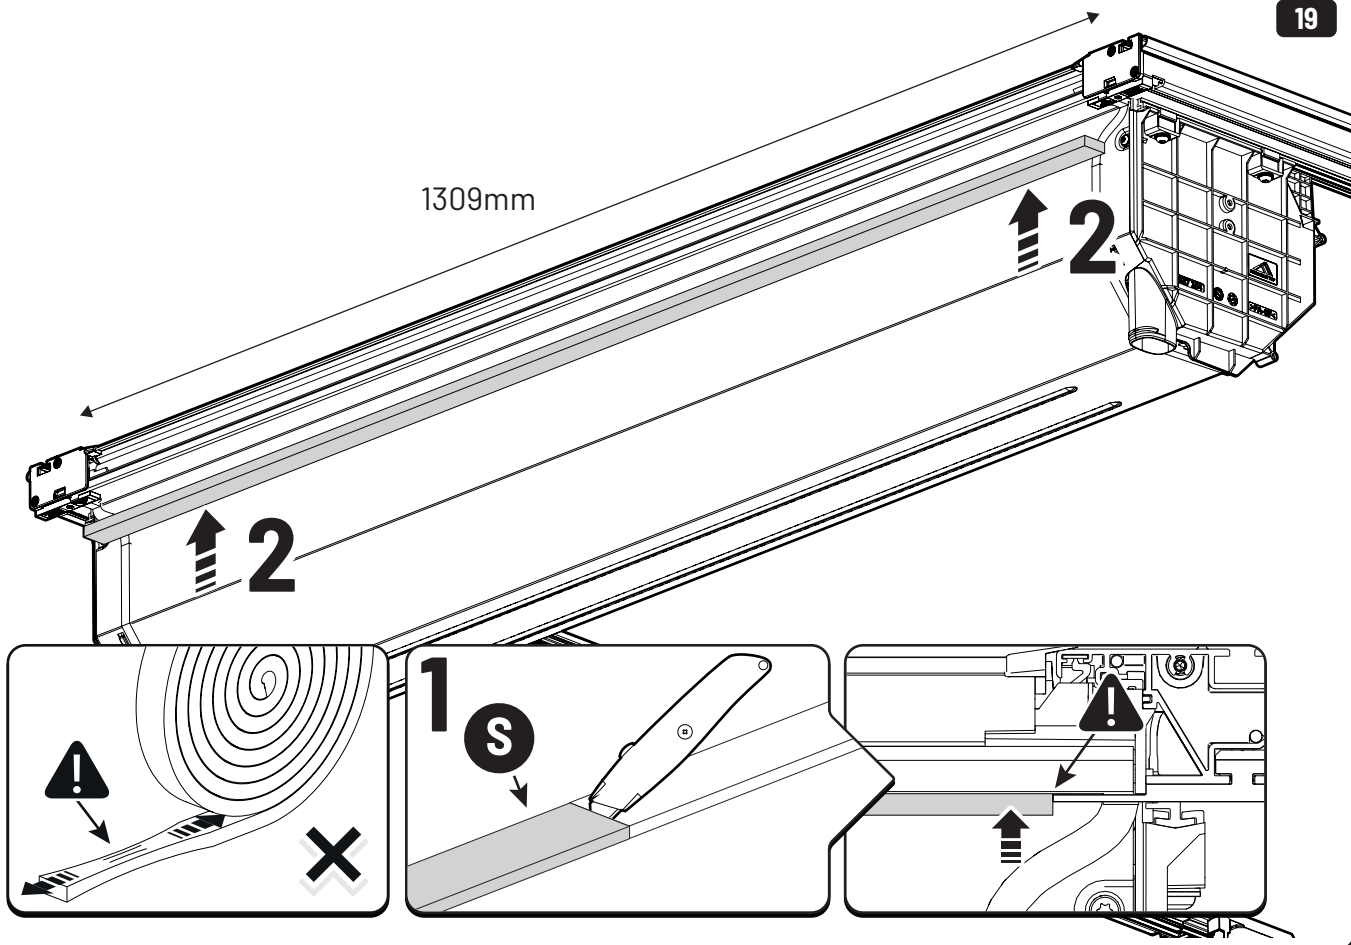

x4

LOCTITE 243

T30 10Nm

LOCTITE 243

10mm

x2

Steps	Page	Done by
Mounting gliding rail in canister	13	
Holes for drain	17-18	
Width + Cross measurement	26+28	
Tightening the bracket	19+27	
Mounting drain	38	

Customer Service +45 4810 2950 (08:00 - 16:00 CET)
Support info@mountaintop.dk
Website www.mountaintop.dk
Address Pedersholmparken 10, 3600 Frederikssund, Denmark