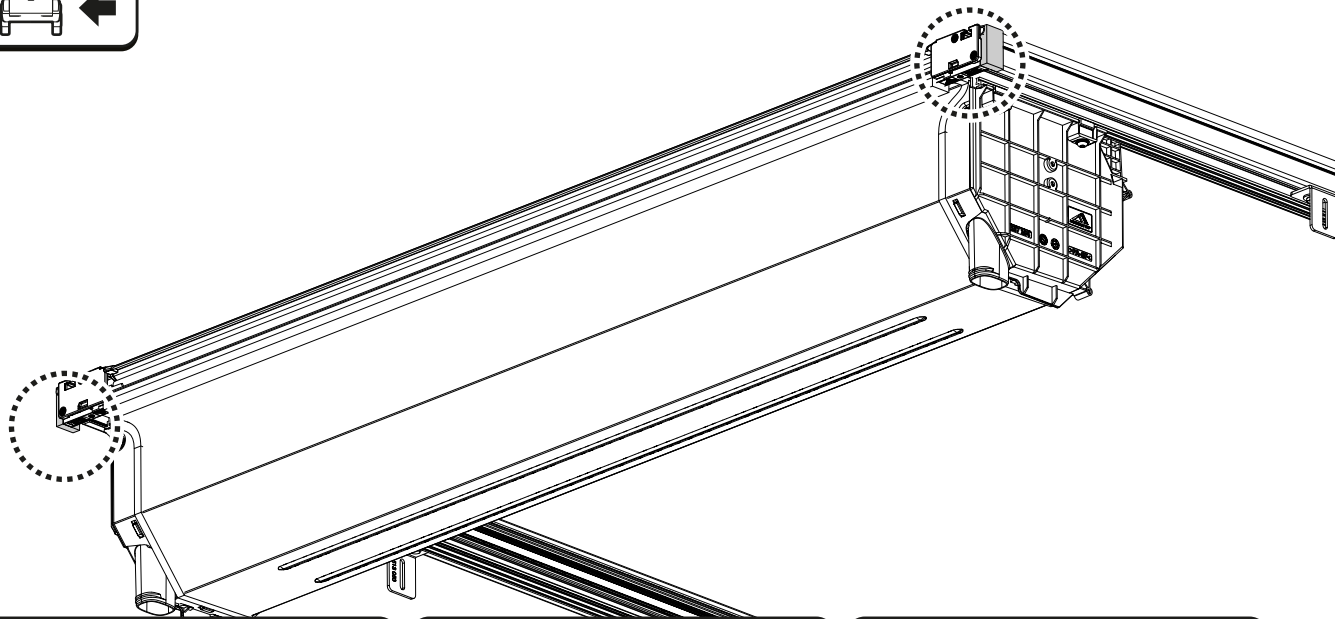

x4

LOCTITE 243

T30 10Nm

LOCTITE 243

10mm

x2

Steps	Page	Done by
Mounting gliding rail in canister	13	
Holes for drain	17-18	
Width + Cross measurement	26+28	
Tightening the bracket	19+27	
Mounting drain	38	

Customer Service +45 4810 2950 (08:00 - 16:00 CET)
Support info@mountaintop.dk
Website www.mountaintop.dk
Address Pedersholmparken 10, 3600 Frederikssund, Denmark