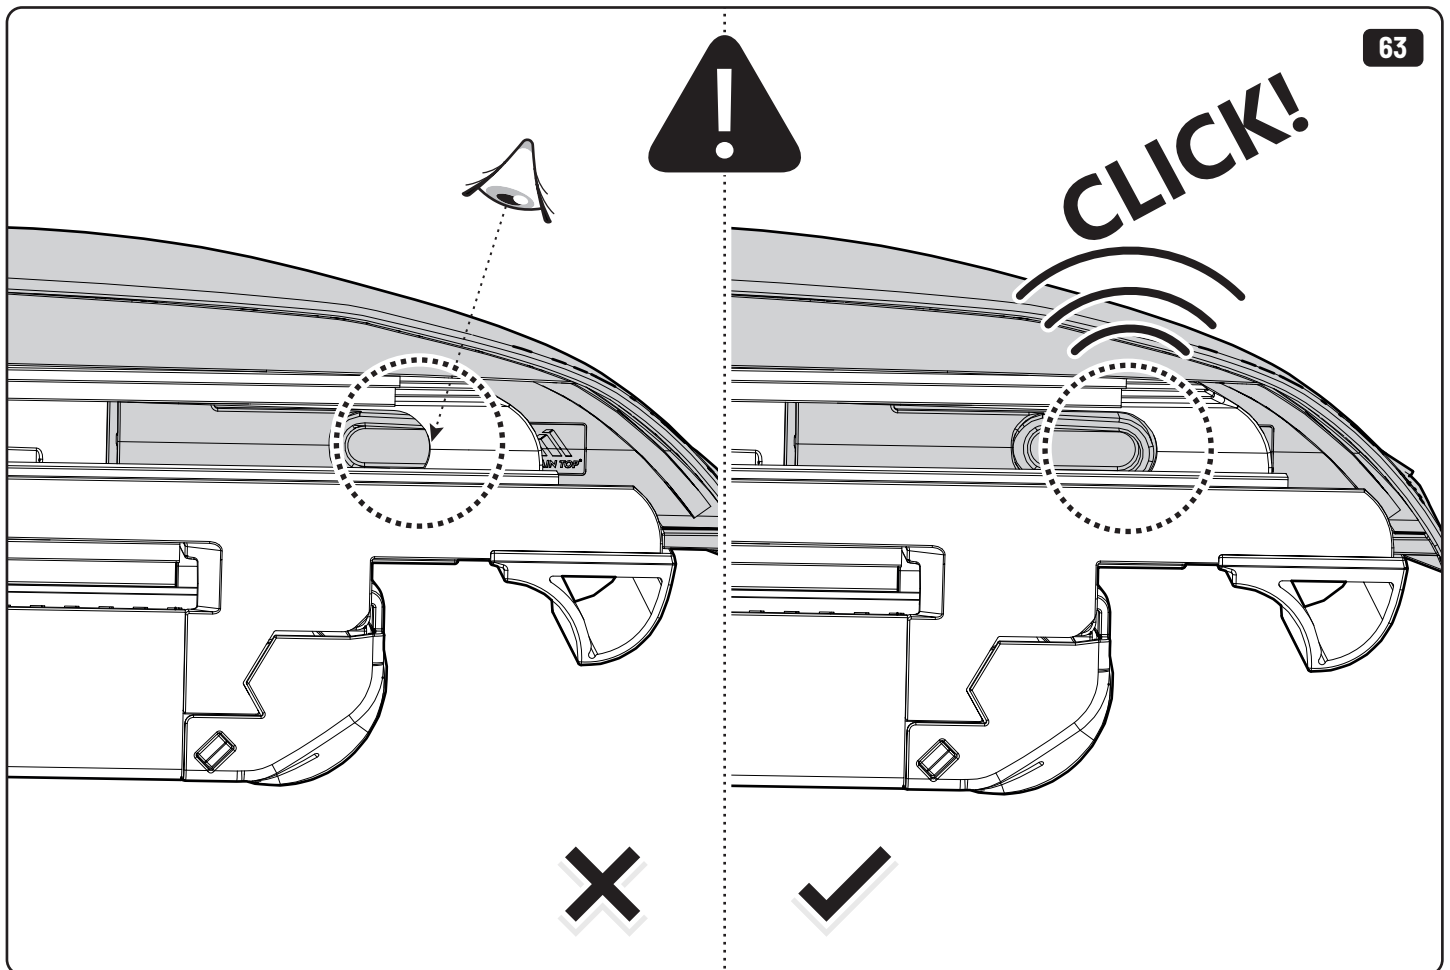

x4

LOCTITE 243

T30 10Nm

LOCTITE 243

10mm

x2

Steps	Page	Done by
Mounting gliding rail in canister	13	
Holes for drain	17-18	
Width + Cross measurement	26+28	
Tightening the bracket	19+27	
Mounting drain	38	

Customer Service +45 4810 2950 (08:00 - 16:00 CET)
Support info@mountaintop.dk
Website www.mountaintop.dk
Address Pedersholmparken 10, 3600 Frederikssund, Denmark