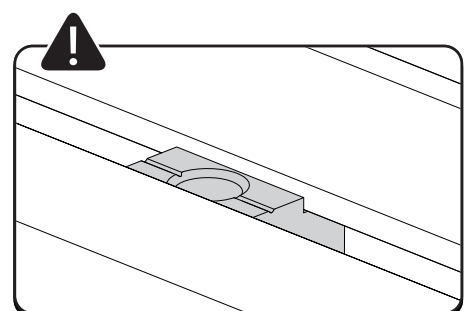

x4

LOCTITE 243

T30 10Nm

LOCTITE 243

10mm

x2

Steps	Page	Done by
Mounting gliding rail in canister	13	
Holes for drain	17-18	
Width + Cross measurement	26+28	
Tightening the bracket	19+27	
Mounting drain	38	

Customer Service +45 4810 2950 (08:00 - 16:00 CET)
Support info@mountaintop.dk
Website www.mountaintop.dk
Address Pedersholmparken 10, 3600 Frederikssund, Denmark