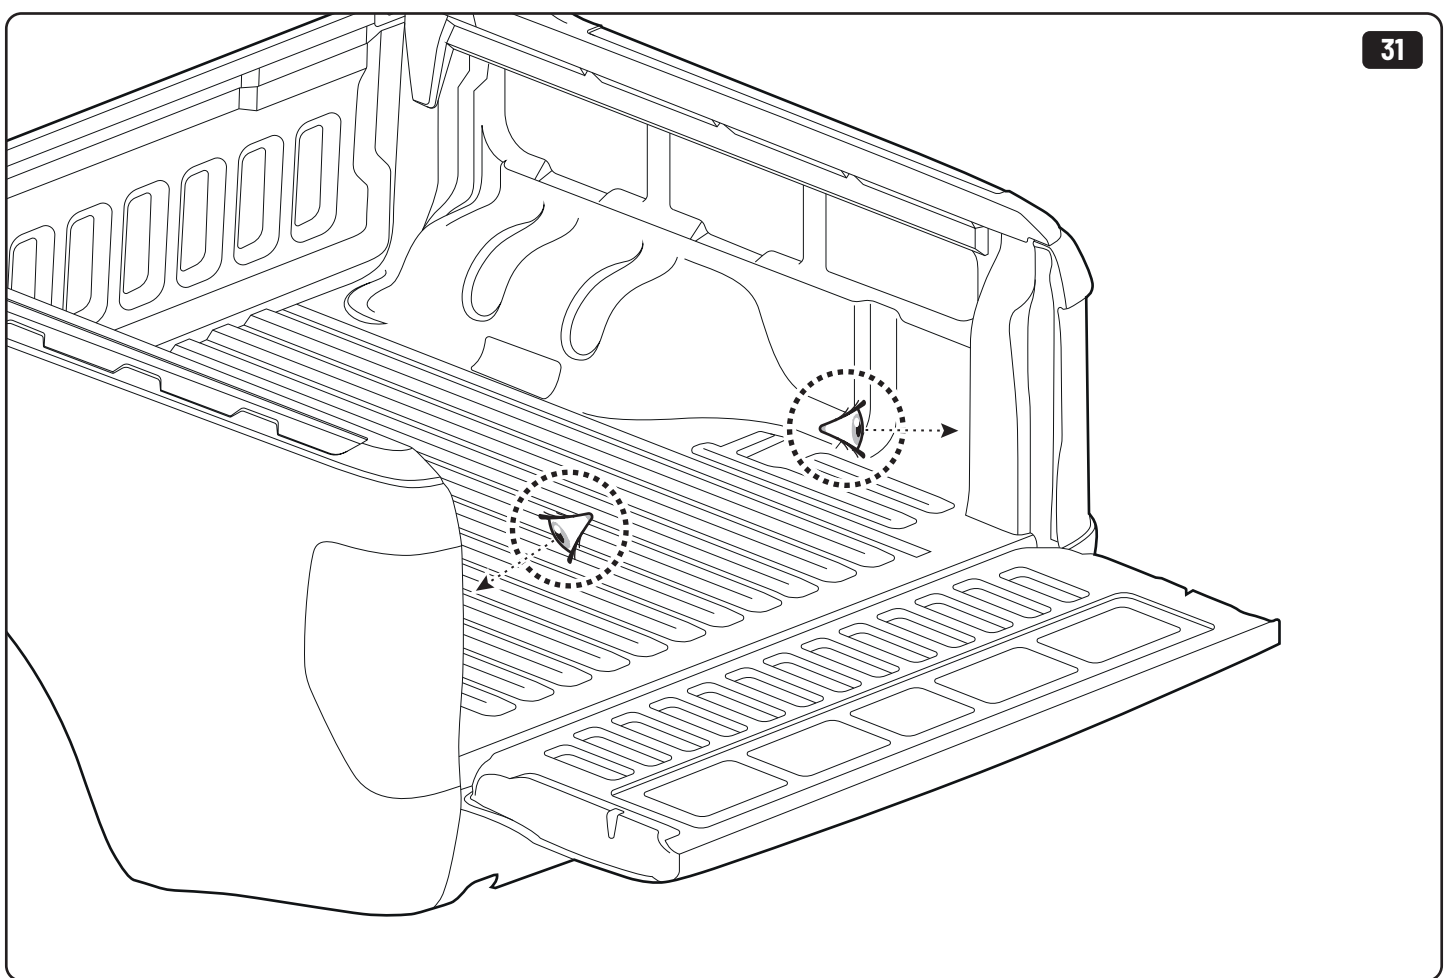

x4

LOCTITE 243

T30 10Nm

LOCTITE 243

10mm

x2

Steps	Page	Done by
Mounting gliding rail in canister	13	
Holes for drain	17-18	
Width + Cross measurement	26+28	
Tightening the bracket	19+27	
Mounting drain	38	

Customer Service +45 4810 2950 (08:00 - 16:00 CET)
Support info@mountaintop.dk
Website www.mountaintop.dk
Address Pedersholmparken 10, 3600 Frederikssund, Denmark