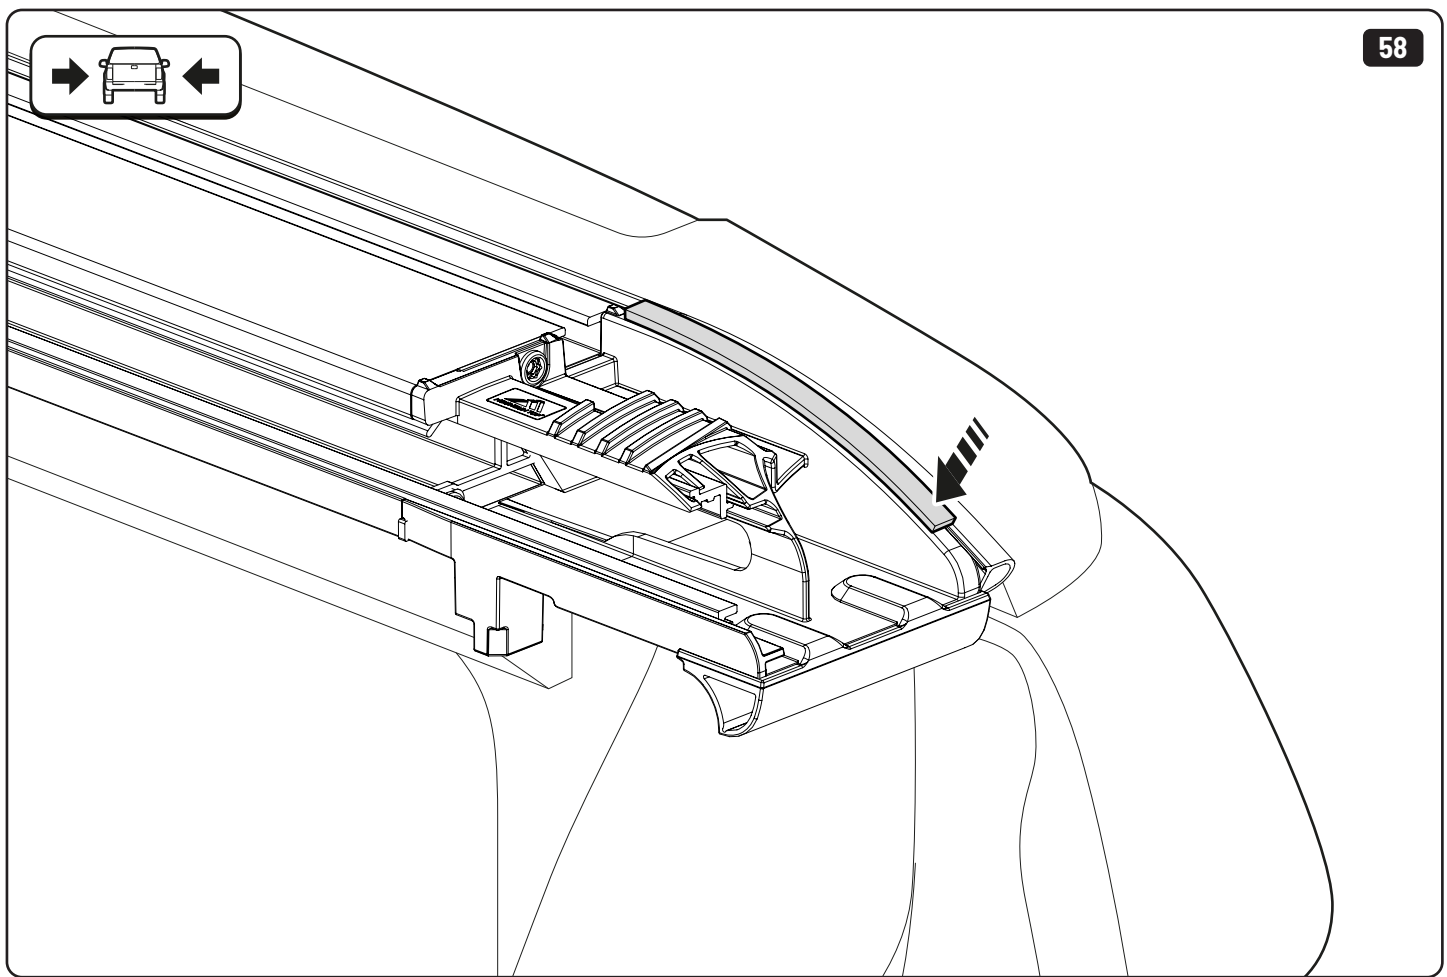

x4

LOCTITE 243

T30 10Nm

LOCTITE 243

10mm

x2

Steps	Page	Done by
Mounting gliding rail in canister	13	
Holes for drain	17-18	
Width + Cross measurement	26+28	
Tightening the bracket	19+27	
Mounting drain	38	

Customer Service +45 4810 2950 (08:00 - 16:00 CET)
Support info@mountaintop.dk
Website www.mountaintop.dk
Address Pedersholmparken 10, 3600 Frederikssund, Denmark