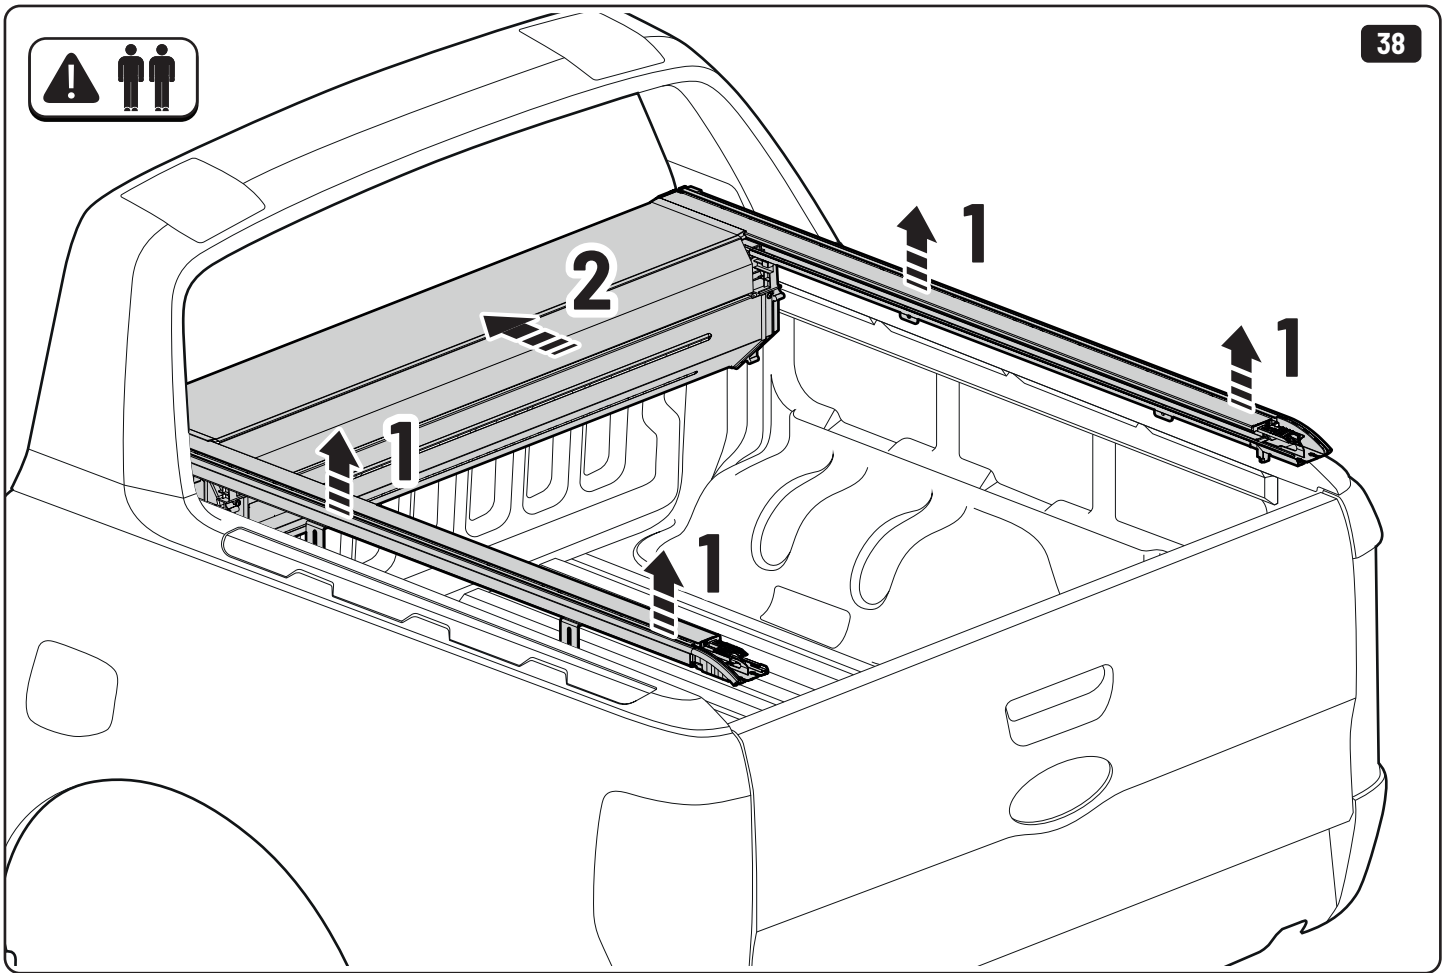

x4

LOCTITE 243

T30 10Nm

LOCTITE 243

10mm

x2

Steps	Page	Done by
Mounting gliding rail in canister	13	
Holes for drain	17-18	
Width + Cross measurement	26+28	
Tightening the bracket	19+27	
Mounting drain	38	

Customer Service +45 4810 2950 (08:00 - 16:00 CET)
Support info@mountaintop.dk
Website www.mountaintop.dk
Address Pedersholmparken 10, 3600 Frederikssund, Denmark