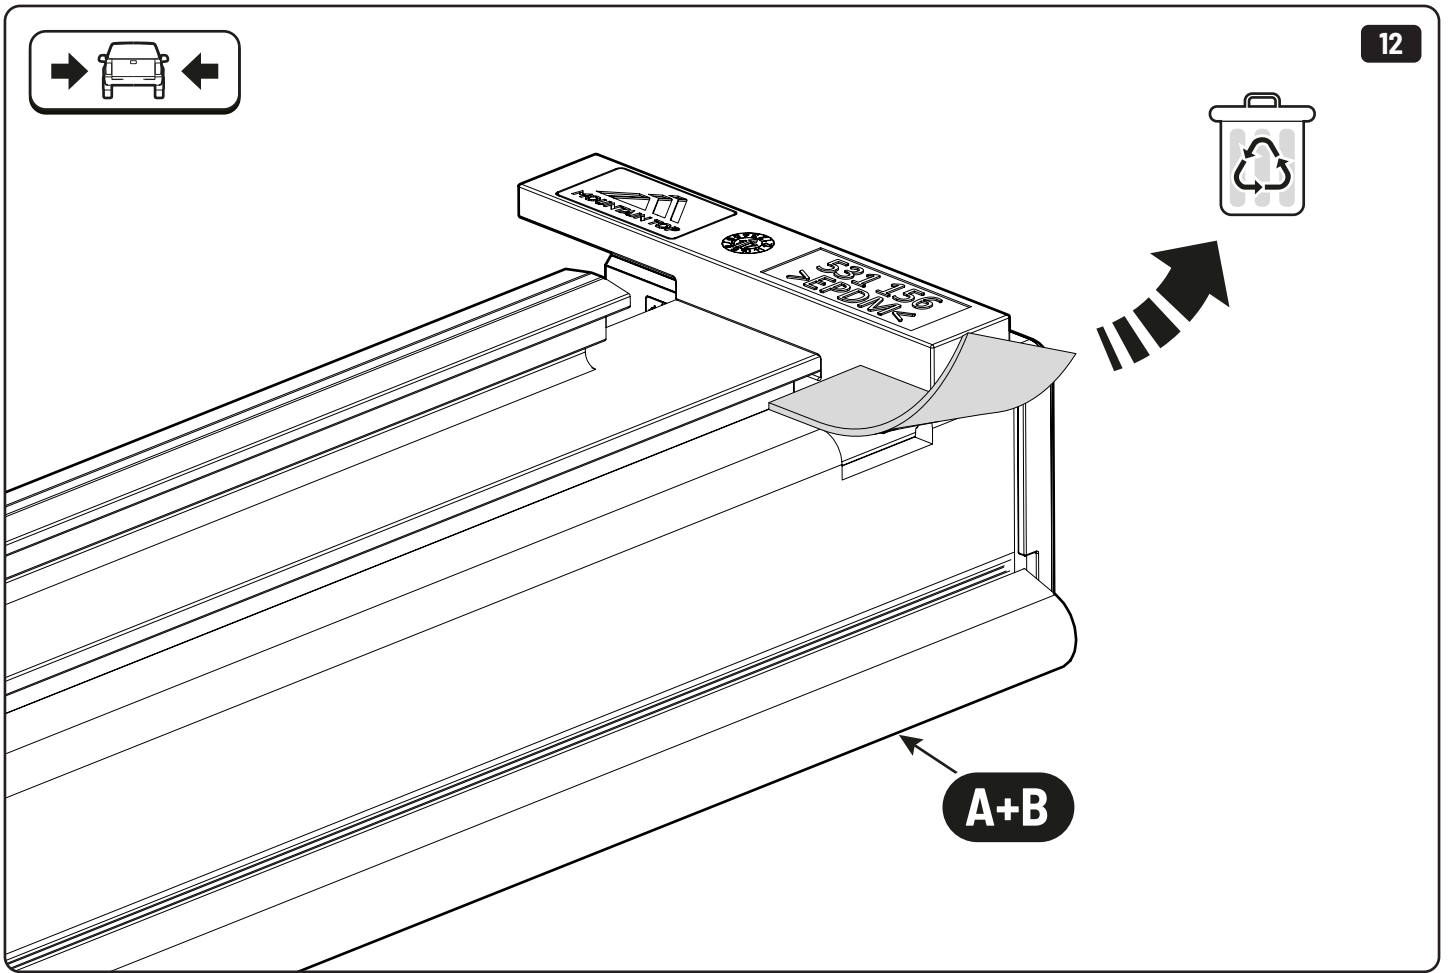

x4

LOCTITE 243

T30 10Nm

LOCTITE 243

10mm

x2

Steps	Page	Done by
Mounting gliding rail in canister	13	
Holes for drain	17-18	
Width + Cross measurement	26+28	
Tightening the bracket	19+27	
Mounting drain	38	

Customer Service +45 4810 2950 (08:00 - 16:00 CET)
Support info@mountaintop.dk
Website www.mountaintop.dk
Address Pedersholmparken 10, 3600 Frederikssund, Denmark