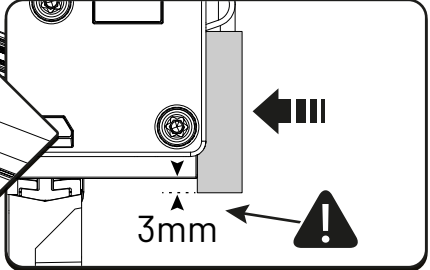

x4

LOCTITE 243

T30 10Nm

LOCTITE 243

10mm

x2

Steps	Page	Done by
Mounting gliding rail in canister	13	
Holes for drain	17-18	
Width + Cross measurement	26+28	
Tightening the bracket	19+27	
Mounting drain	38	

Customer Service +45 4810 2950 (08:00 - 16:00 CET)
Support info@mountaintop.dk
Website www.mountaintop.dk
Address Pedersholmparken 10, 3600 Frederikssund, Denmark