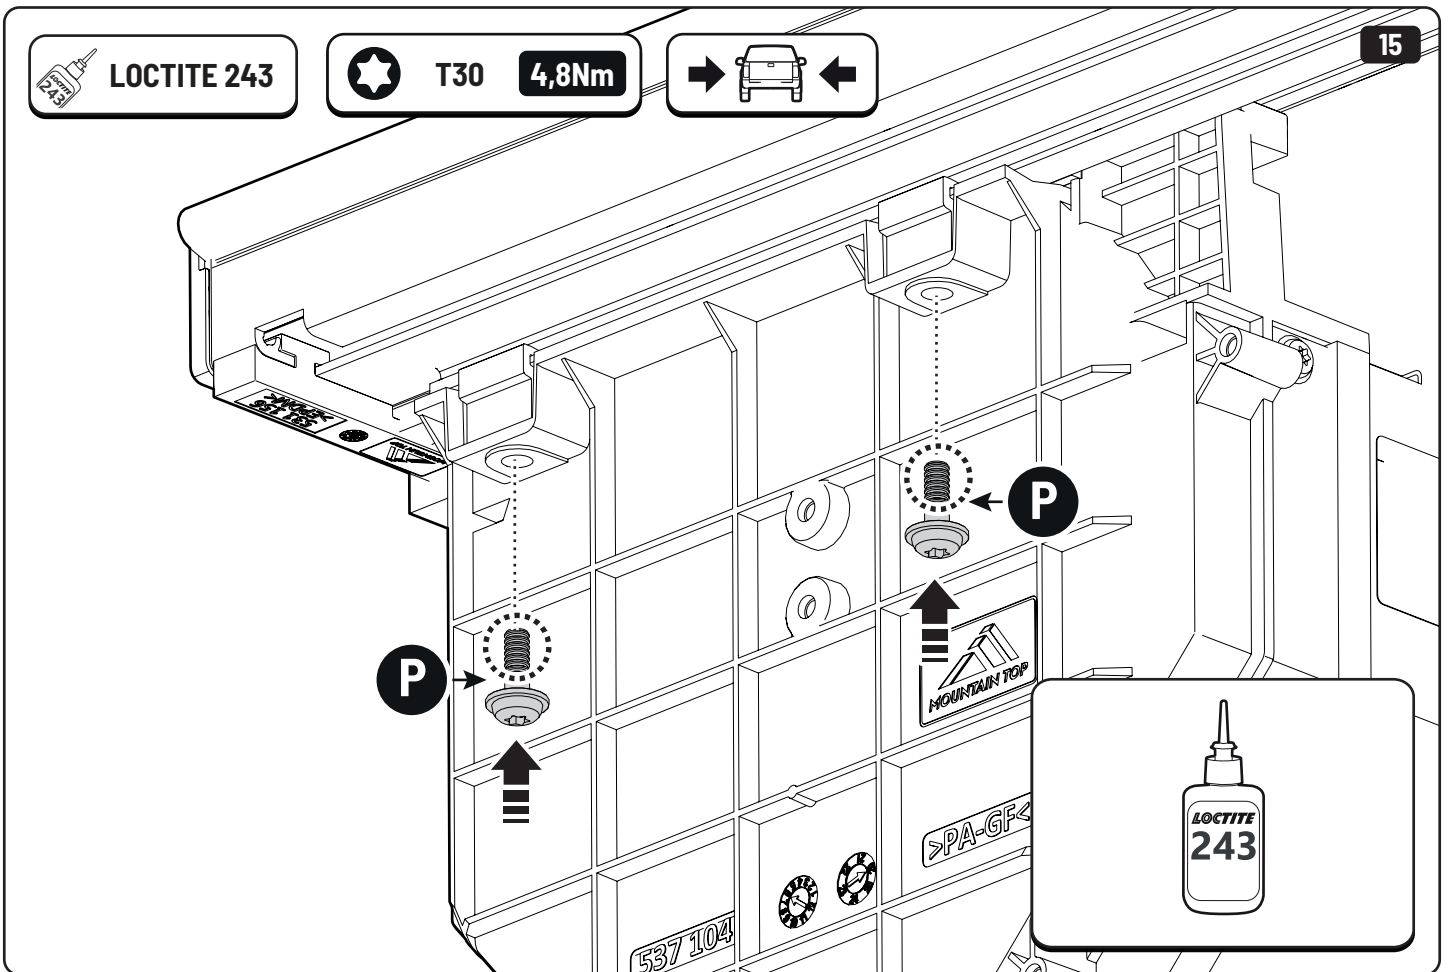

x4

LOCTITE 243

T30 10Nm

LOCTITE 243

10mm

x2

Steps	Page	Done by
Mounting gliding rail in canister	13	
Holes for drain	17-18	
Width + Cross measurement	26+28	
Tightening the bracket	19+27	
Mounting drain	38	

Customer Service +45 4810 2950 (08:00 - 16:00 CET)
Support info@mountaintop.dk
Website www.mountaintop.dk
Address Pedersholmparken 10, 3600 Frederikssund, Denmark