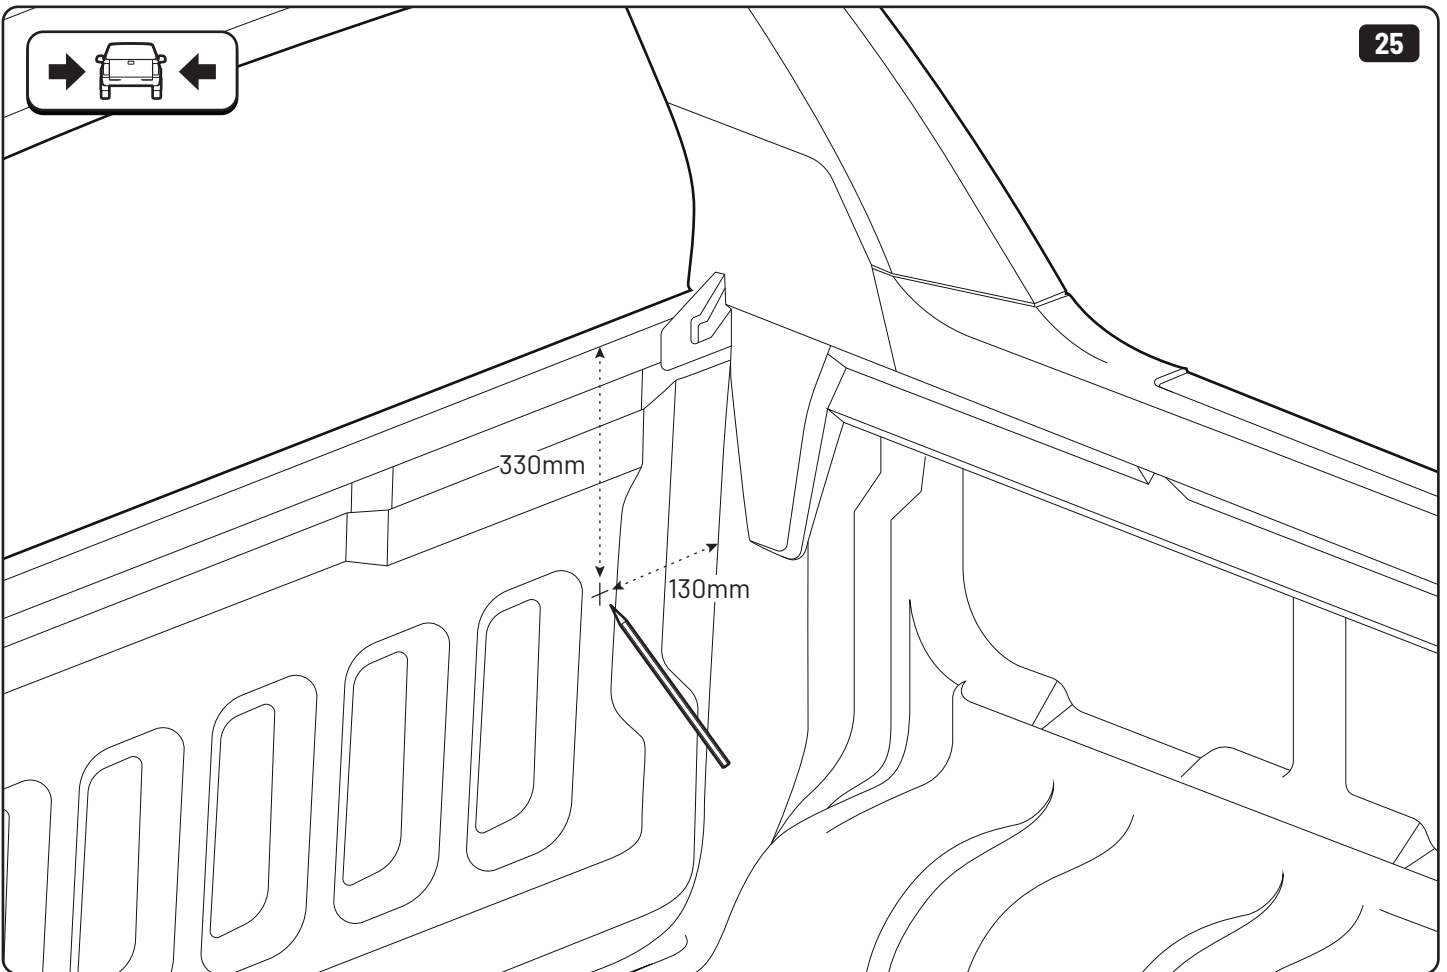

x4

LOCTITE 243

T30 10Nm

LOCTITE 243

10mm

x2

Steps	Page	Done by
Mounting gliding rail in canister	13	
Holes for drain	17-18	
Width + Cross measurement	26+28	
Tightening the bracket	19+27	
Mounting drain	38	

Customer Service +45 4810 2950 (08:00 - 16:00 CET)
Support info@mountaintop.dk
Website www.mountaintop.dk
Address Pedersholmparken 10, 3600 Frederikssund, Denmark