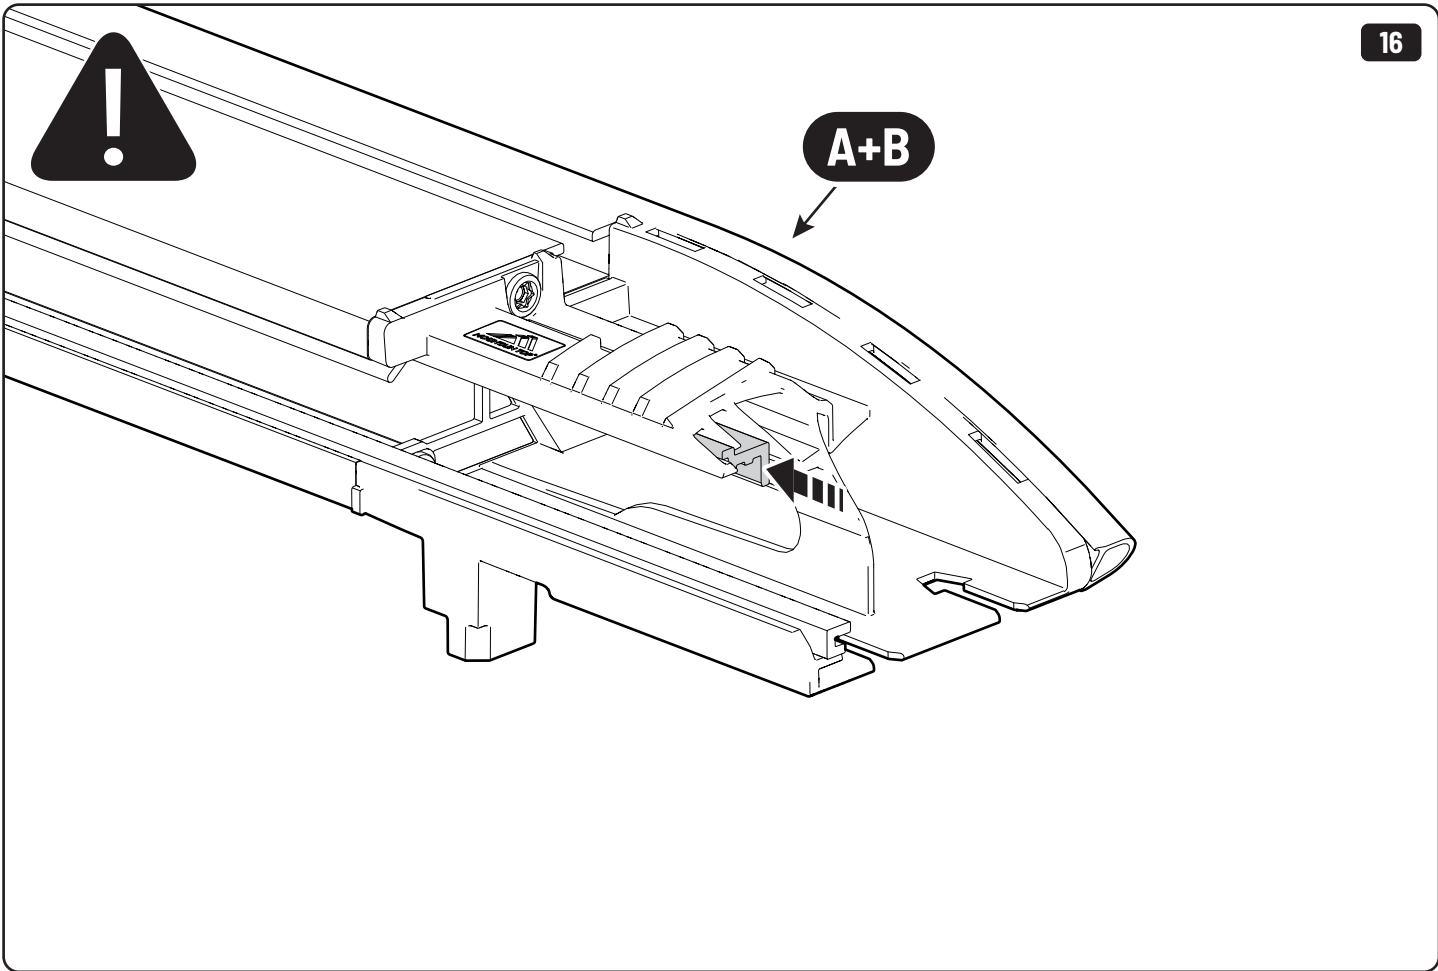

x4

LOCTITE 243

T30 10Nm

LOCTITE 243

10mm

x2

Steps	Page	Done by
Mounting gliding rail in canister	13	
Holes for drain	17-18	
Width + Cross measurement	26+28	
Tightening the bracket	19+27	
Mounting drain	38	

Customer Service +45 4810 2950 (08:00 - 16:00 CET)
Support info@mountaintop.dk
Website www.mountaintop.dk
Address Pedersholmparken 10, 3600 Frederikssund, Denmark