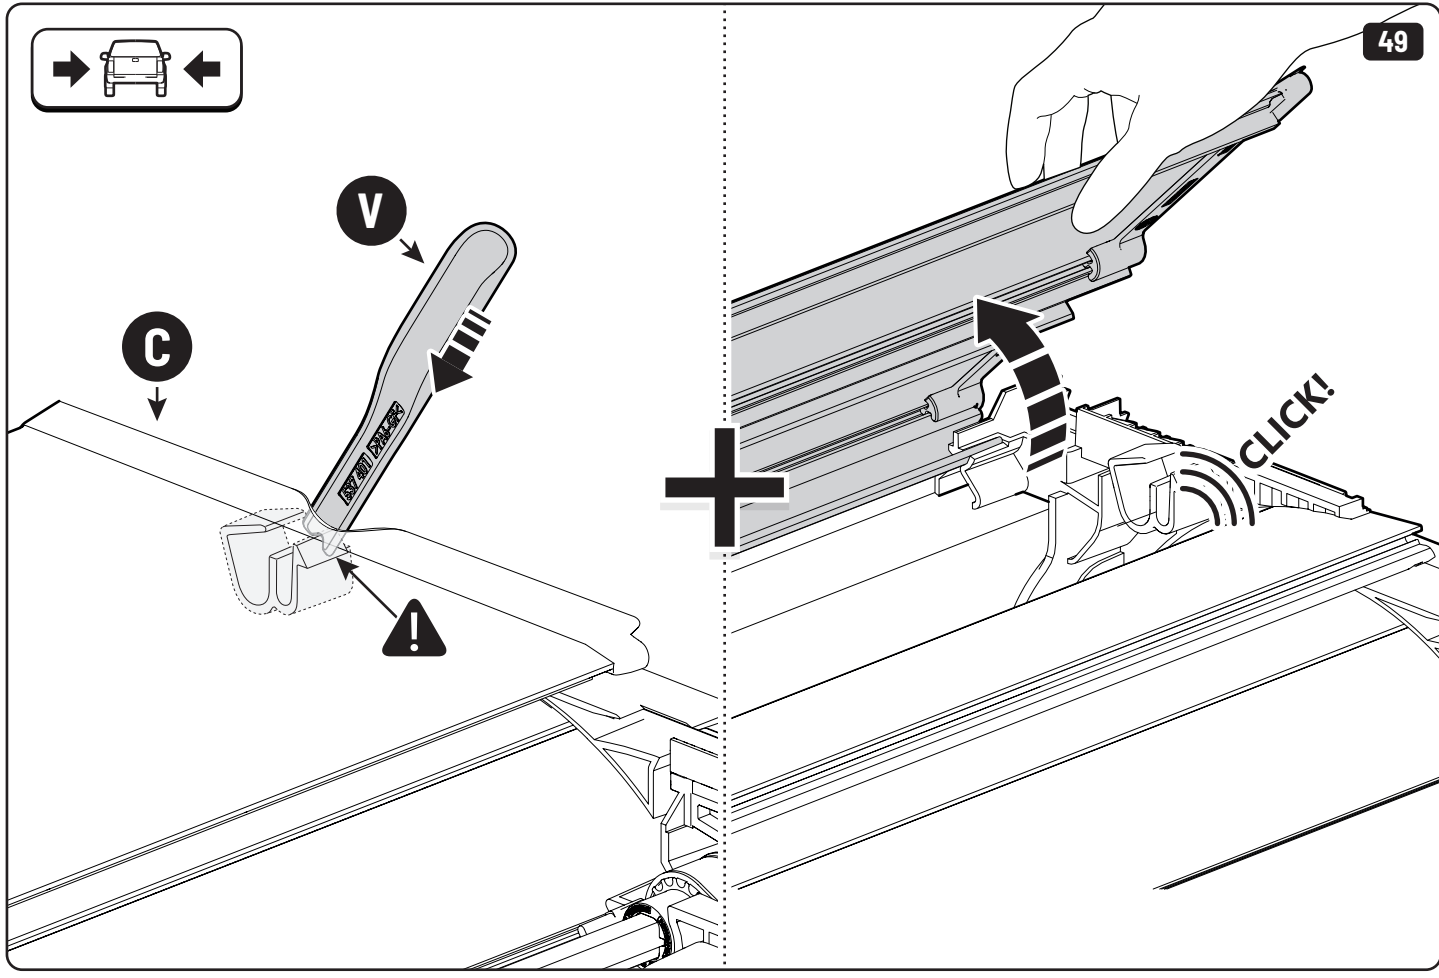

x4

LOCTITE 243

T30 10Nm

LOCTITE 243

10mm

x2

Steps	Page	Done by
Mounting gliding rail in canister	13	
Holes for drain	17-18	
Width + Cross measurement	26+28	
Tightening the bracket	19+27	
Mounting drain	38	

Customer Service +45 4810 2950 (08:00 - 16:00 CET)
Support info@mountaintop.dk
Website www.mountaintop.dk
Address Pedersholmparken 10, 3600 Frederikssund, Denmark