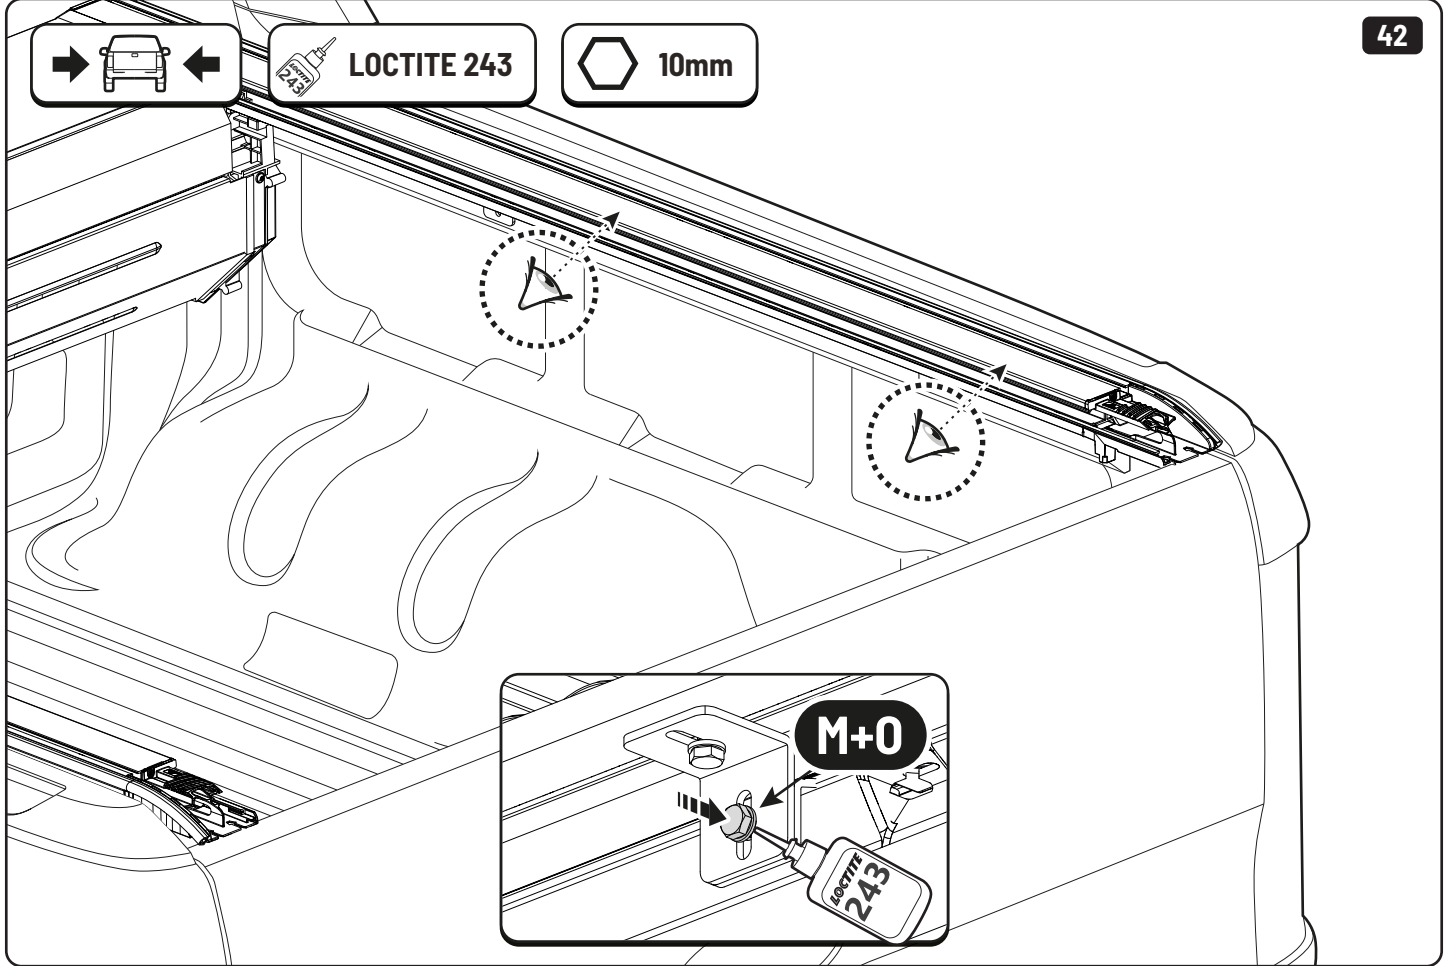

x4

LOCTITE 243

T30 10Nm

LOCTITE 243

10mm

x2

Steps	Page	Done by
Mounting gliding rail in canister	13	
Holes for drain	17-18	
Width + Cross measurement	26+28	
Tightening the bracket	19+27	
Mounting drain	38	

Customer Service +45 4810 2950 (08:00 - 16:00 CET)
Support info@mountaintop.dk
Website www.mountaintop.dk
Address Pedersholmparken 10, 3600 Frederikssund, Denmark