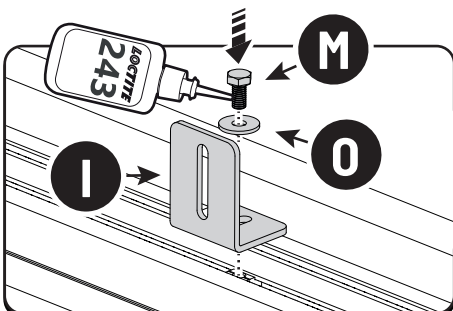

x4

LOCTITE 243

T30 10Nm

LOCTITE 243

10mm

x2

Steps	Page	Done by
Mounting gliding rail in canister	13	
Holes for drain	17-18	
Width + Cross measurement	26+28	
Tightening the bracket	19+27	
Mounting drain	38	

Customer Service +45 4810 2950 (08:00 - 16:00 CET)
Support info@mountaintop.dk
Website www.mountaintop.dk
Address Pedersholmparken 10, 3600 Frederikssund, Denmark