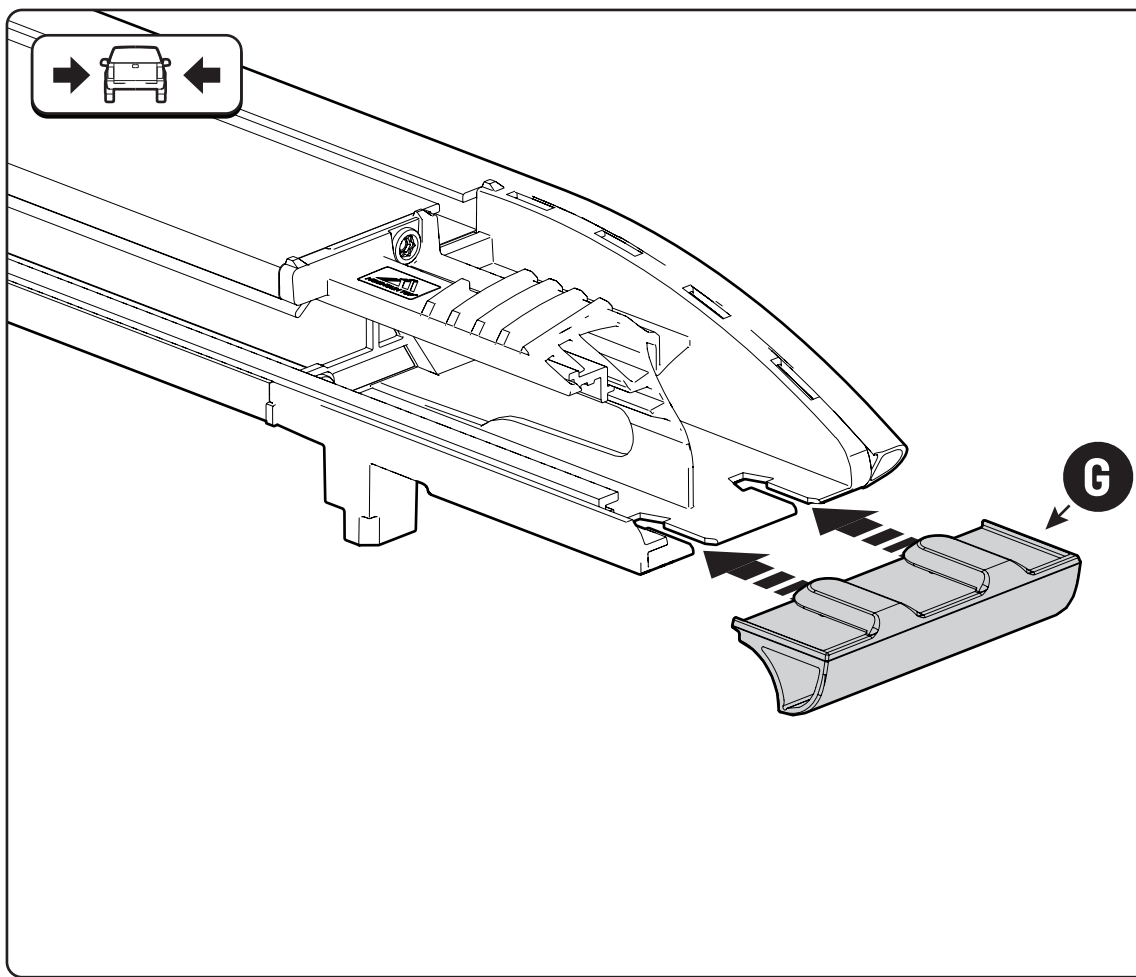

x4

LOCTITE 243

T30 10Nm

LOCTITE 243

10mm

x2

Steps	Page	Done by
Mounting gliding rail in canister	13	
Holes for drain	17-18	
Width + Cross measurement	26+28	
Tightening the bracket	19+27	
Mounting drain	38	

Customer Service +45 4810 2950 (08:00 - 16:00 CET)
Support info@mountaintop.dk
Website www.mountaintop.dk
Address Pedersholmparken 10, 3600 Frederikssund, Denmark