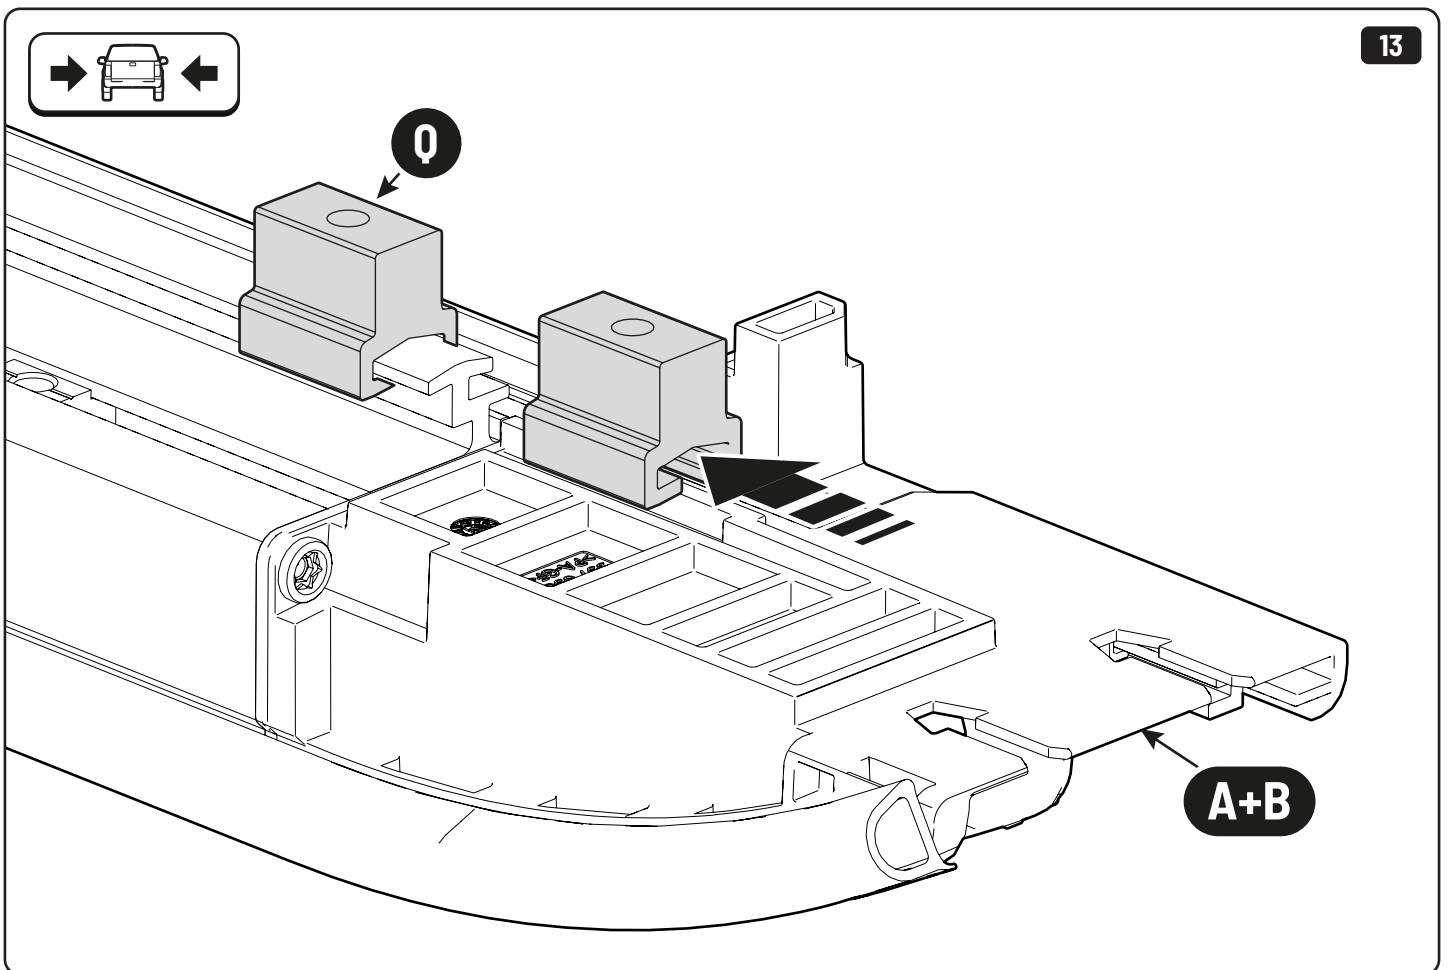

x4

LOCTITE 243

T30 10Nm

LOCTITE 243

10mm

x2

Steps	Page	Done by
Mounting gliding rail in canister	13	
Holes for drain	17-18	
Width + Cross measurement	26+28	
Tightening the bracket	19+27	
Mounting drain	38	

Customer Service +45 4810 2950 (08:00 - 16:00 CET)
Support info@mountaintop.dk
Website www.mountaintop.dk
Address Pedersholmparken 10, 3600 Frederikssund, Denmark