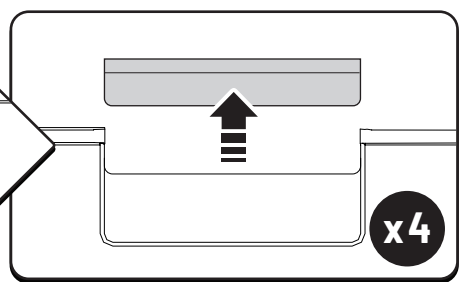

x4

LOCTITE 243

T30 10Nm

LOCTITE 243

10mm

x2

Steps	Page	Done by
Mounting gliding rail in canister	13	
Holes for drain	17-18	
Width + Cross measurement	26+28	
Tightening the bracket	19+27	
Mounting drain	38	

Customer Service +45 4810 2950 (08:00 - 16:00 CET)
Support info@mountaintop.dk
Website www.mountaintop.dk
Address Pedersholmparken 10, 3600 Frederikssund, Denmark