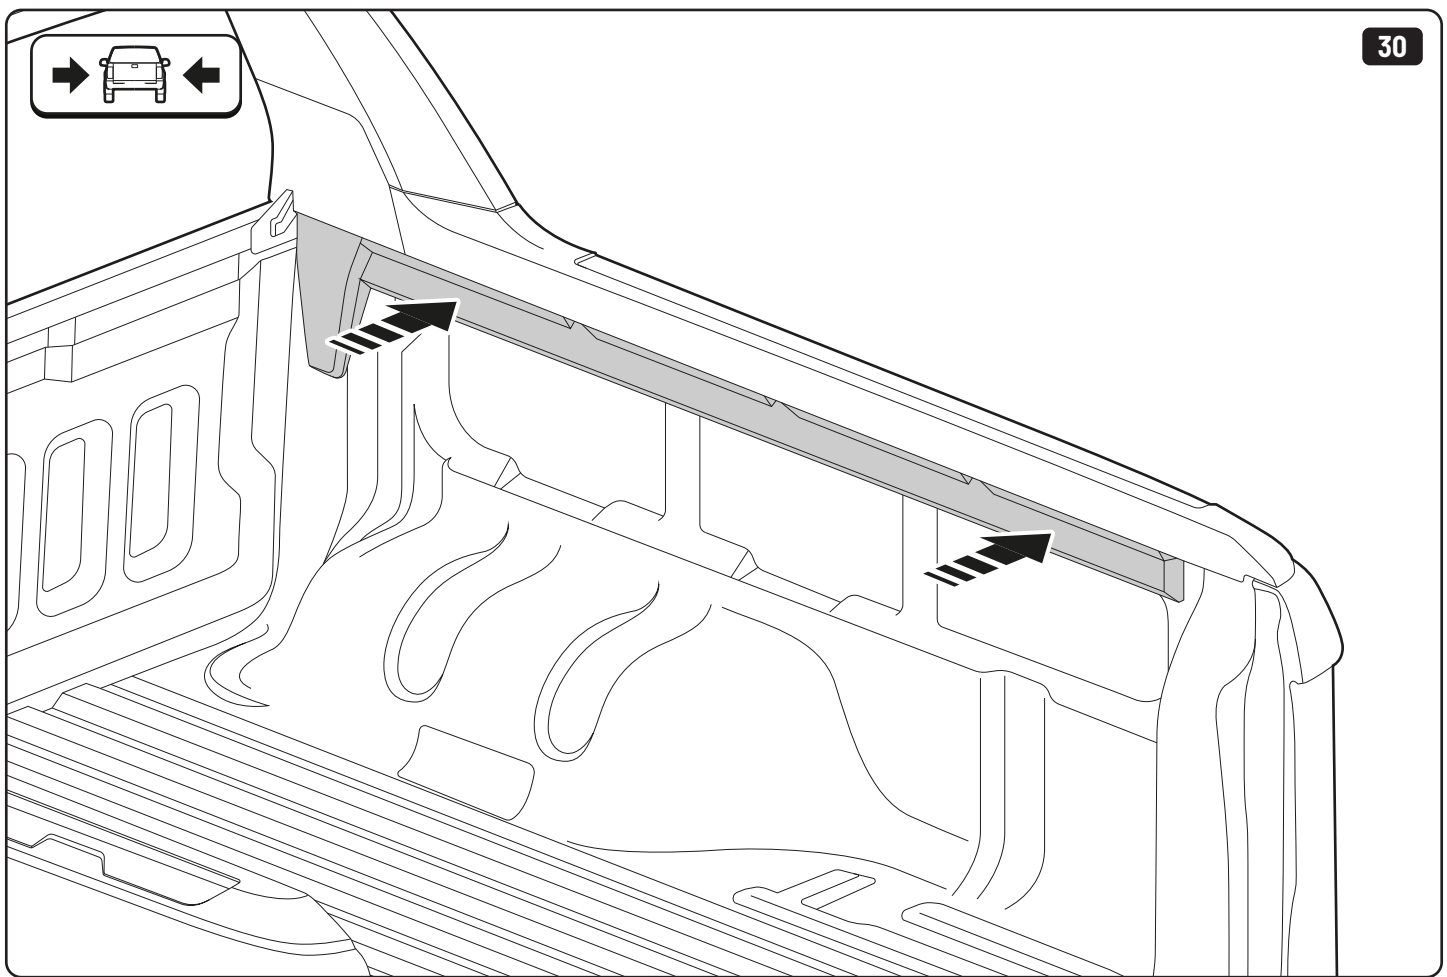

x4

LOCTITE 243

T30 10Nm

LOCTITE 243

10mm

x2

Steps	Page	Done by
Mounting gliding rail in canister	13	
Holes for drain	17-18	
Width + Cross measurement	26+28	
Tightening the bracket	19+27	
Mounting drain	38	

Customer Service +45 4810 2950 (08:00 - 16:00 CET)
Support info@mountaintop.dk
Website www.mountaintop.dk
Address Pedersholmparken 10, 3600 Frederikssund, Denmark