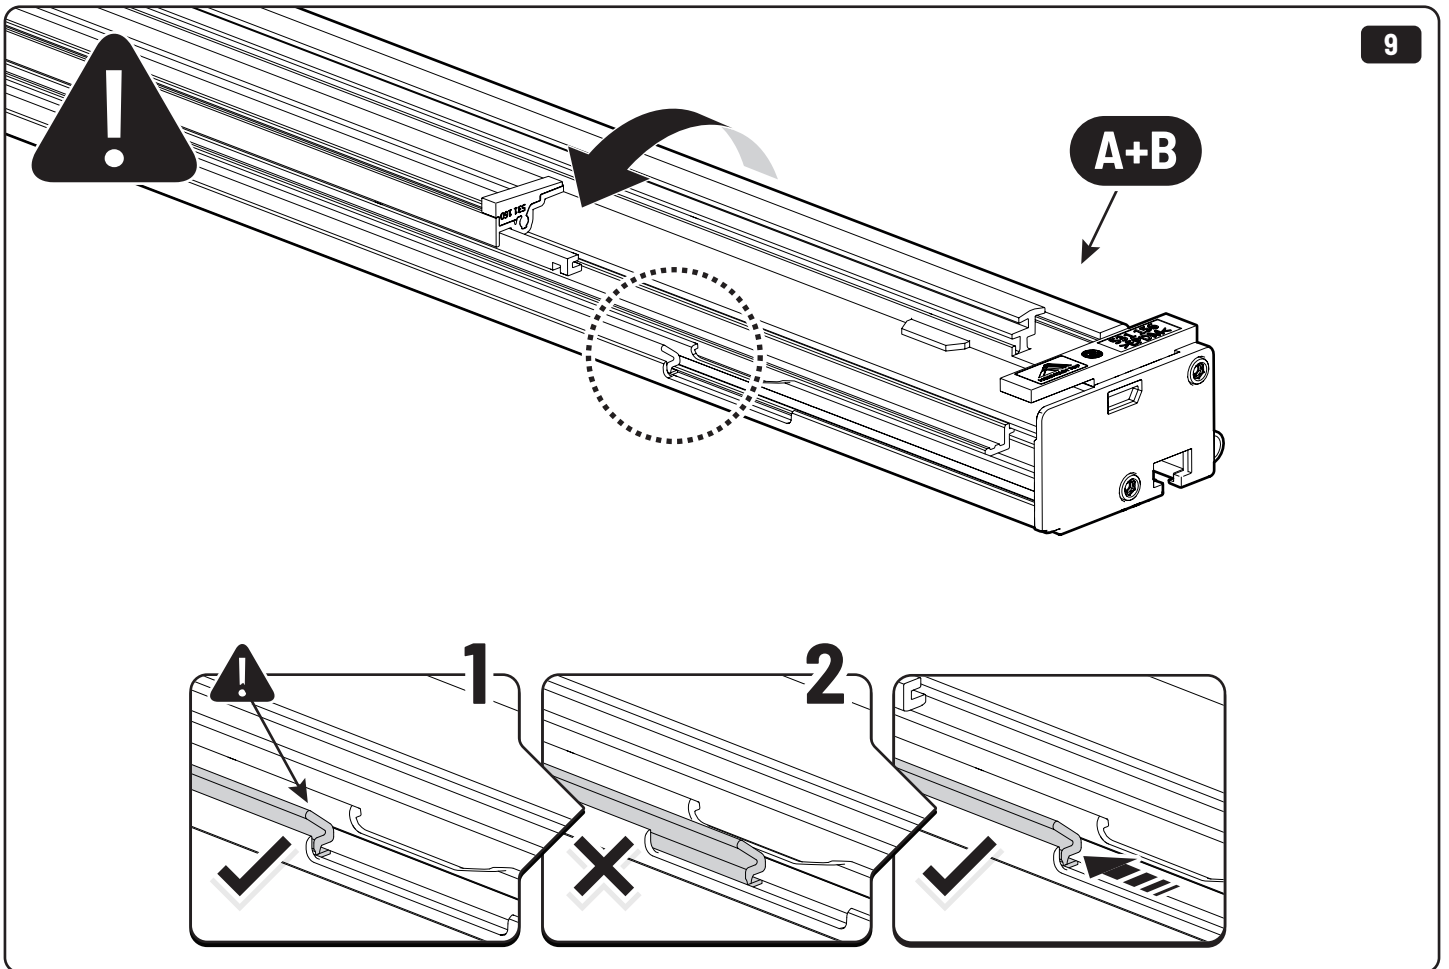

x4

LOCTITE 243

T30 10Nm

LOCTITE 243

10mm

x2

Steps	Page	Done by
Mounting gliding rail in canister	13	
Holes for drain	17-18	
Width + Cross measurement	26+28	
Tightening the bracket	19+27	
Mounting drain	38	

Customer Service +45 4810 2950 (08:00 - 16:00 CET)
Support info@mountaintop.dk
Website www.mountaintop.dk
Address Pedersholmparken 10, 3600 Frederikssund, Denmark