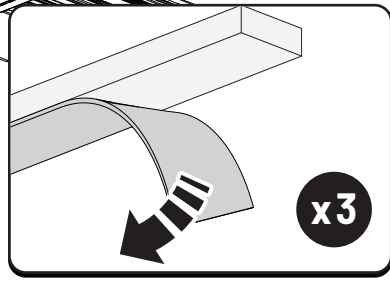

x4

LOCTITE 243

T30 10Nm

LOCTITE 243

10mm

x2

Steps	Page	Done by
Mounting gliding rail in canister	13	
Holes for drain	17-18	
Width + Cross measurement	26+28	
Tightening the bracket	19+27	
Mounting drain	38	

Customer Service +45 4810 2950 (08:00 - 16:00 CET)
Support info@mountaintop.dk
Website www.mountaintop.dk
Address Pedersholmparken 10, 3600 Frederikssund, Denmark