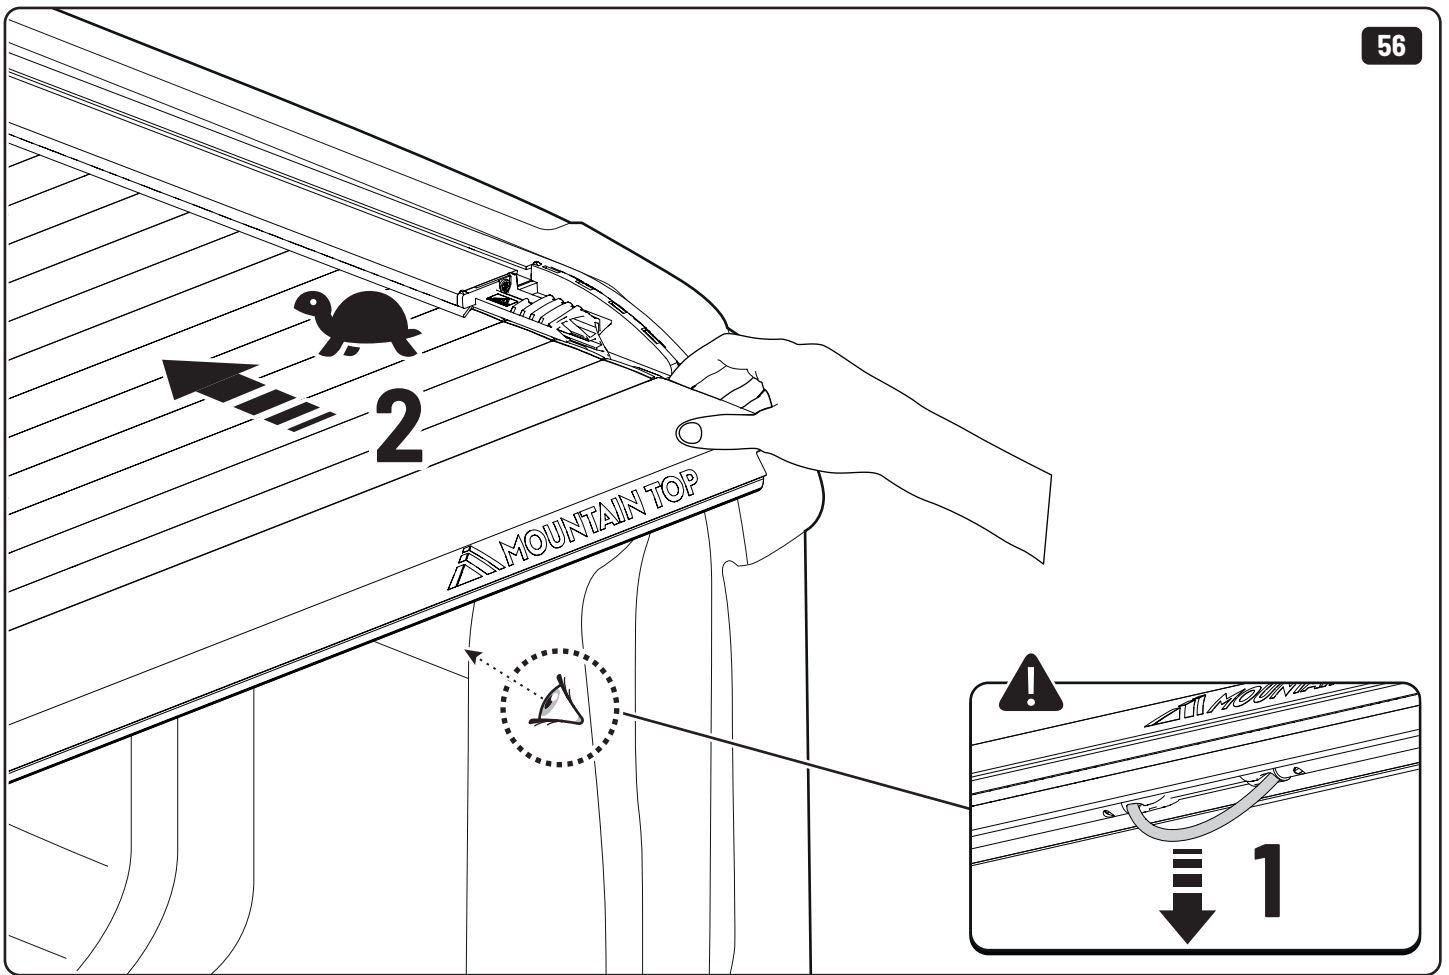

x4

LOCTITE 243

T30 10Nm

LOCTITE 243

10mm

x2

Steps	Page	Done by
Mounting gliding rail in canister	13	
Holes for drain	17-18	
Width + Cross measurement	26+28	
Tightening the bracket	19+27	
Mounting drain	38	

Customer Service +45 4810 2950 (08:00 - 16:00 CET)
Support info@mountaintop.dk
Website www.mountaintop.dk
Address Pedersholmparken 10, 3600 Frederikssund, Denmark