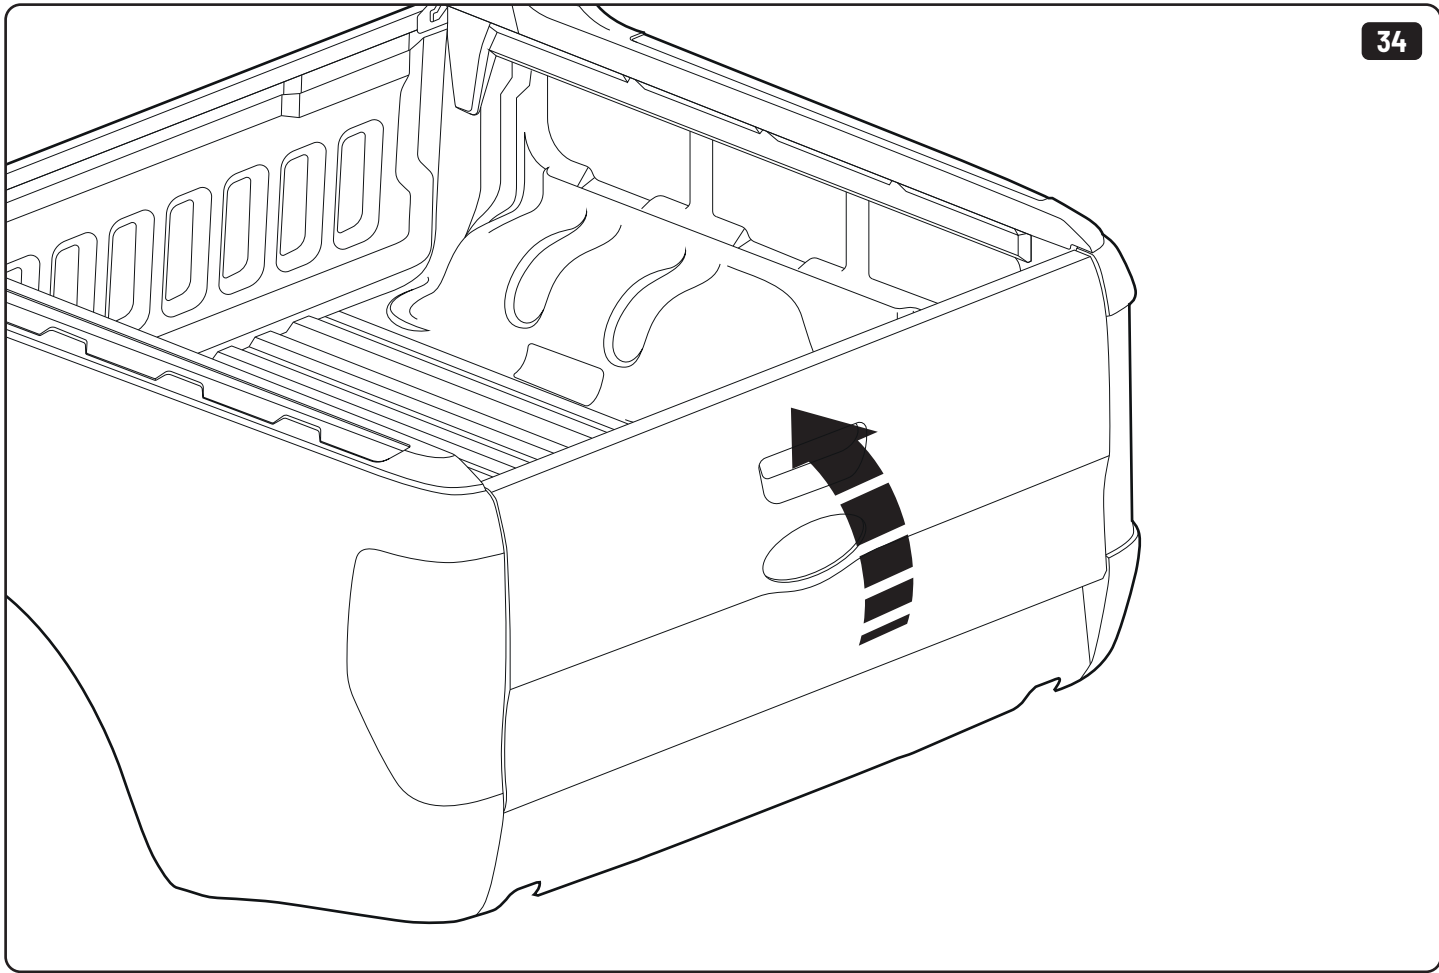

x4

LOCTITE 243

T30 10Nm

LOCTITE 243

10mm

x2

Steps	Page	Done by
Mounting gliding rail in canister	13	
Holes for drain	17-18	
Width + Cross measurement	26+28	
Tightening the bracket	19+27	
Mounting drain	38	

Customer Service +45 4810 2950 (08:00 - 16:00 CET)
Support info@mountaintop.dk
Website www.mountaintop.dk
Address Pedersholmparken 10, 3600 Frederikssund, Denmark