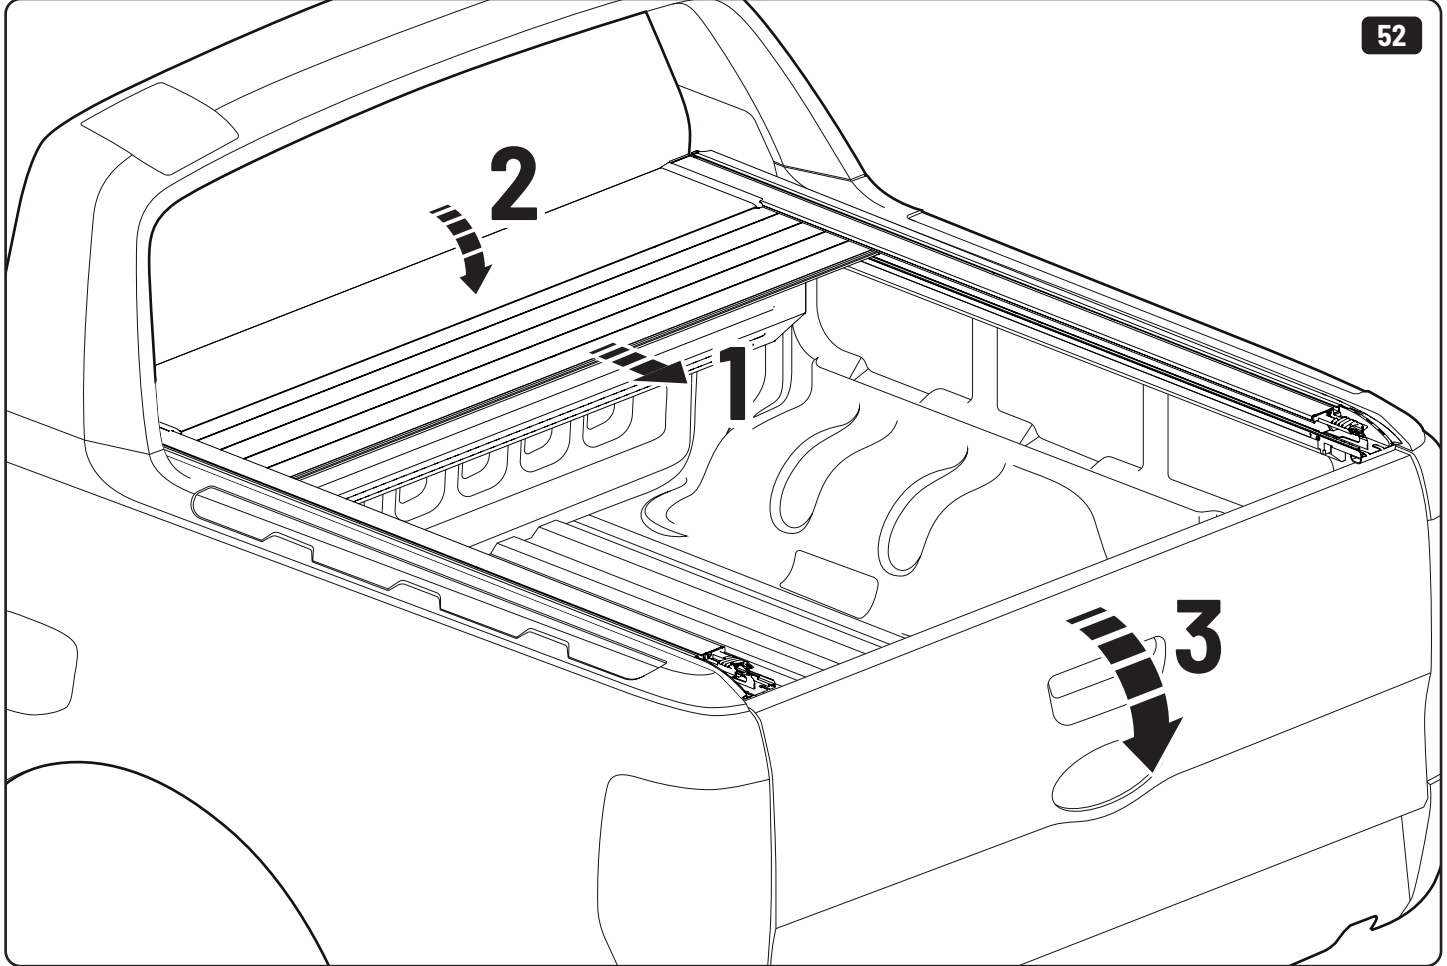

x4

LOCTITE 243

T30 10Nm

LOCTITE 243

10mm

x2

Steps	Page	Done by
Mounting gliding rail in canister	13	
Holes for drain	17-18	
Width + Cross measurement	26+28	
Tightening the bracket	19+27	
Mounting drain	38	

Customer Service +45 4810 2950 (08:00 - 16:00 CET)
Support info@mountaintop.dk
Website www.mountaintop.dk
Address Pedersholmparken 10, 3600 Frederikssund, Denmark