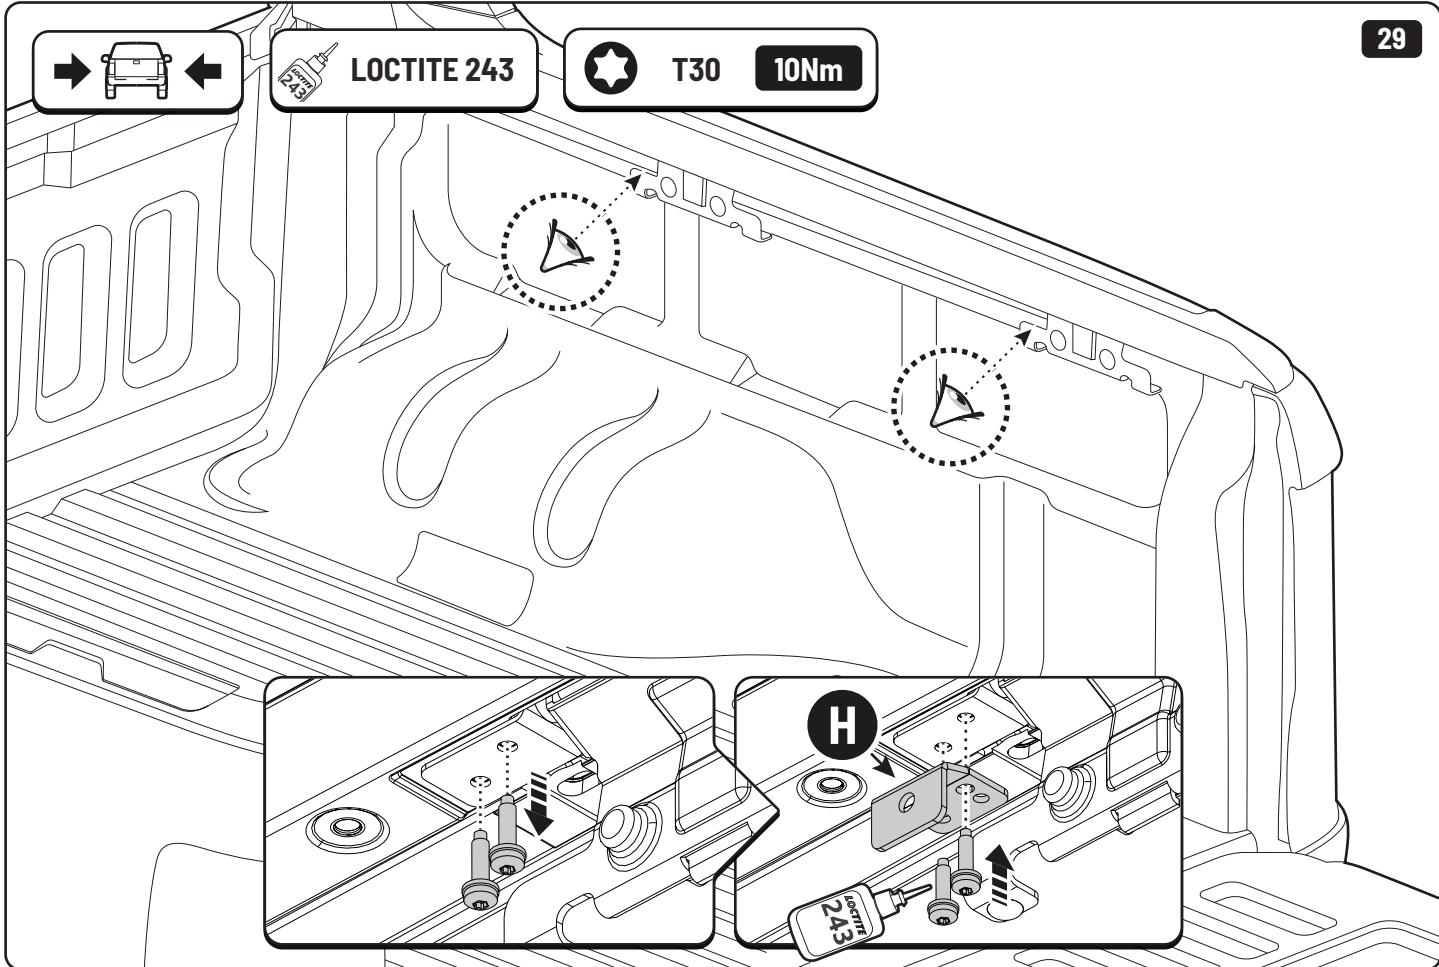

x4

LOCTITE 243

T30 10Nm

LOCTITE 243

10mm

x2

Steps	Page	Done by
Mounting gliding rail in canister	13	
Holes for drain	17-18	
Width + Cross measurement	26+28	
Tightening the bracket	19+27	
Mounting drain	38	

Customer Service +45 4810 2950 (08:00 - 16:00 CET)
Support info@mountaintop.dk
Website www.mountaintop.dk
Address Pedersholmparken 10, 3600 Frederikssund, Denmark