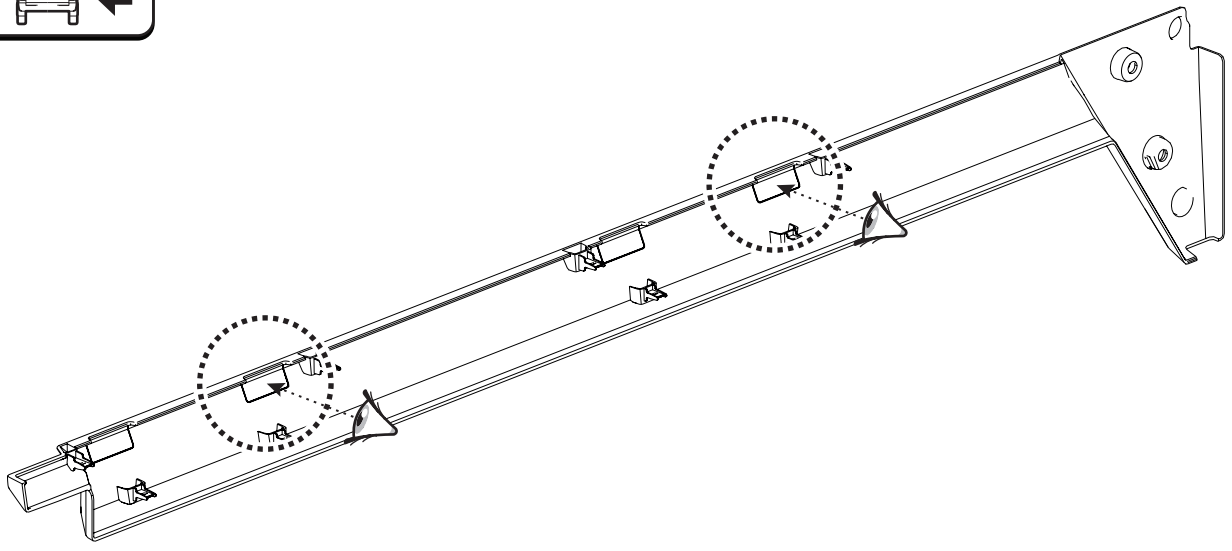

x4

LOCTITE 243

T30 10Nm

LOCTITE 243

10mm

x2

Steps	Page	Done by
Mounting gliding rail in canister	13	
Holes for drain	17-18	
Width + Cross measurement	26+28	
Tightening the bracket	19+27	
Mounting drain	38	

Customer Service +45 4810 2950 (08:00 - 16:00 CET)
Support info@mountaintop.dk
Website www.mountaintop.dk
Address Pedersholmparken 10, 3600 Frederikssund, Denmark