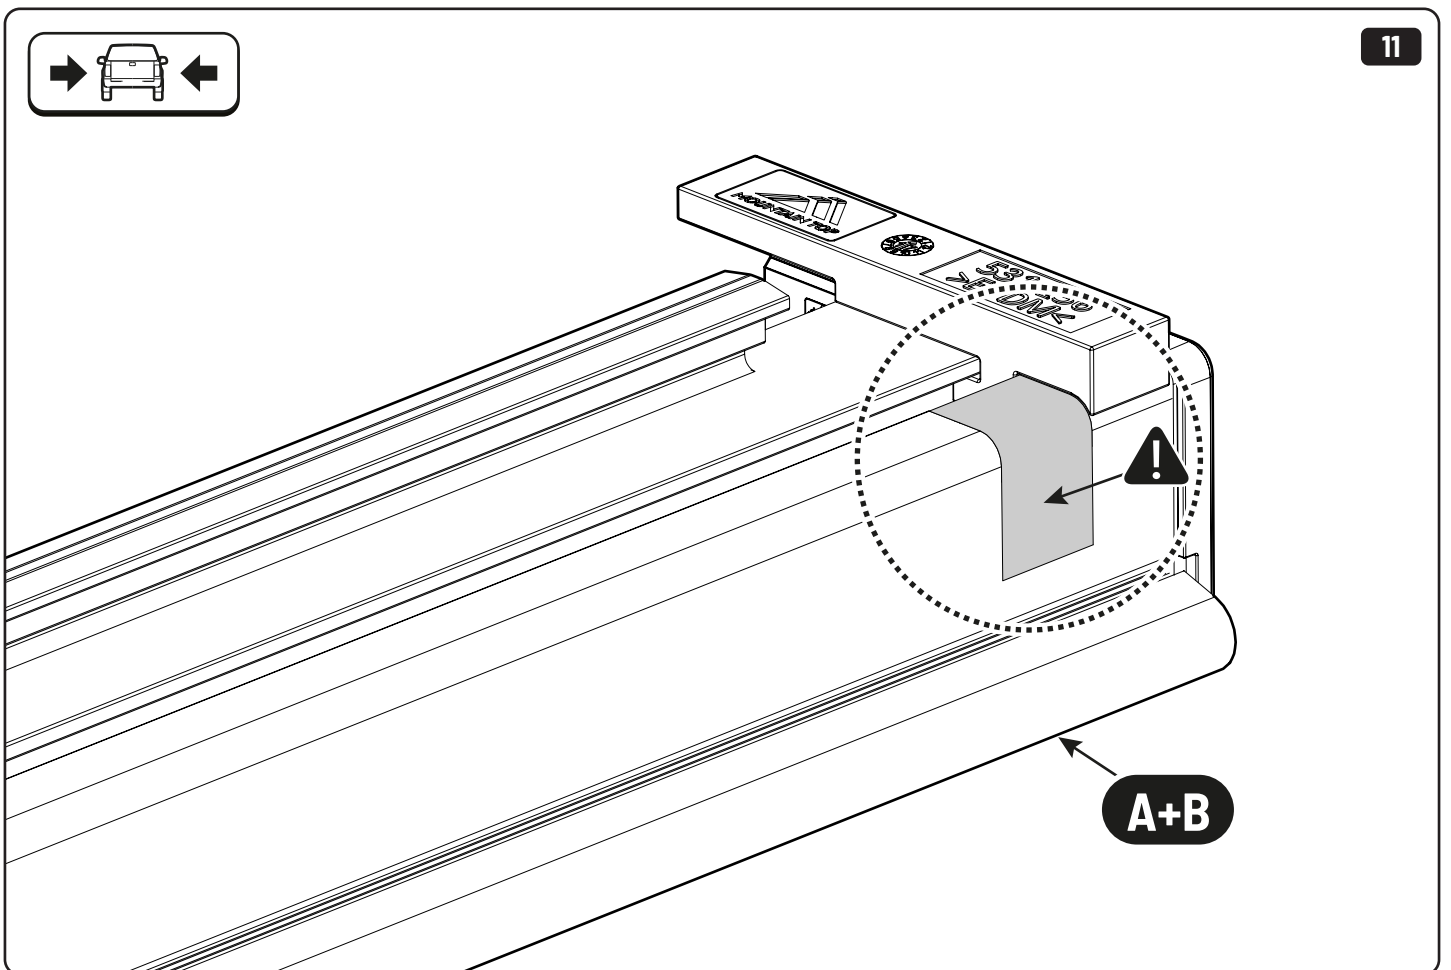

x4

LOCTITE 243

T30 10Nm

LOCTITE 243

10mm

x2

Steps	Page	Done by
Mounting gliding rail in canister	13	
Holes for drain	17-18	
Width + Cross measurement	26+28	
Tightening the bracket	19+27	
Mounting drain	38	

Customer Service +45 4810 2950 (08:00 - 16:00 CET)
Support info@mountaintop.dk
Website www.mountaintop.dk
Address Pedersholmparken 10, 3600 Frederikssund, Denmark