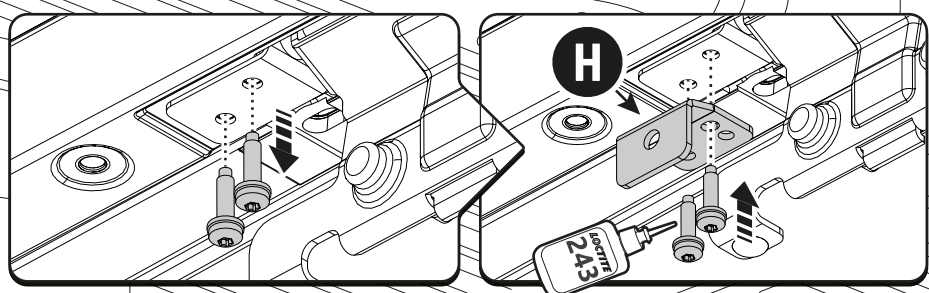

x4

LOCTITE 243

T30 10Nm

LOCTITE 243

10mm

x2

Steps	Page	Done by
Mounting gliding rail in canister	13	
Holes for drain	17-18	
Width + Cross measurement	26+28	
Tightening the bracket	19+27	
Mounting drain	38	

Customer Service +45 4810 2950 (08:00 - 16:00 CET)
Support info@mountaintop.dk
Website www.mountaintop.dk
Address Pedersholmparken 10, 3600 Frederikssund, Denmark