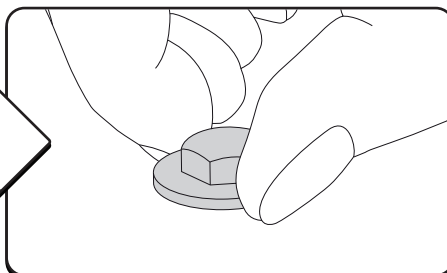

x4

LOCTITE 243

T30 10Nm

LOCTITE 243

10mm

x2

Steps	Page	Done by
Mounting gliding rail in canister	13	
Holes for drain	17-18	
Width + Cross measurement	26+28	
Tightening the bracket	19+27	
Mounting drain	38	

Customer Service +45 4810 2950 (08:00 - 16:00 CET)
Support info@mountaintop.dk
Website www.mountaintop.dk
Address Pedersholmparken 10, 3600 Frederikssund, Denmark