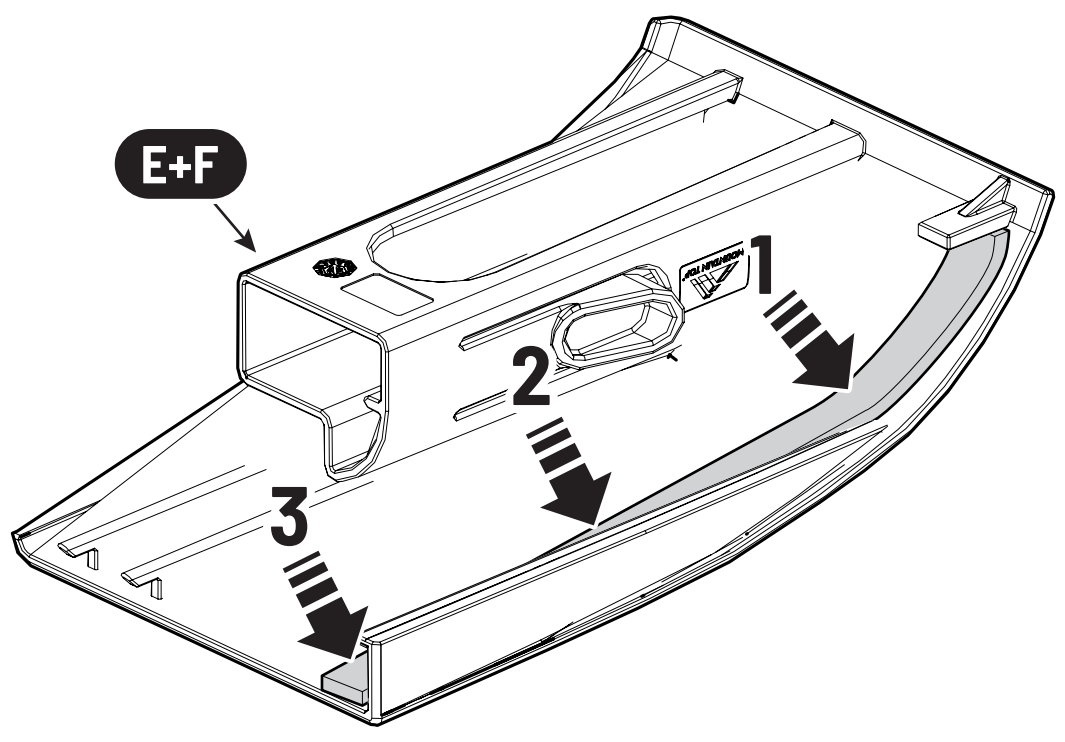

x4

LOCTITE 243

T30 10Nm

LOCTITE 243

10mm

x2

Steps	Page	Done by
Mounting gliding rail in canister	13	
Holes for drain	17-18	
Width + Cross measurement	26+28	
Tightening the bracket	19+27	
Mounting drain	38	

Customer Service +45 4810 2950 (08:00 - 16:00 CET)
Support info@mountaintop.dk
Website www.mountaintop.dk
Address Pedersholmparken 10, 3600 Frederikssund, Denmark