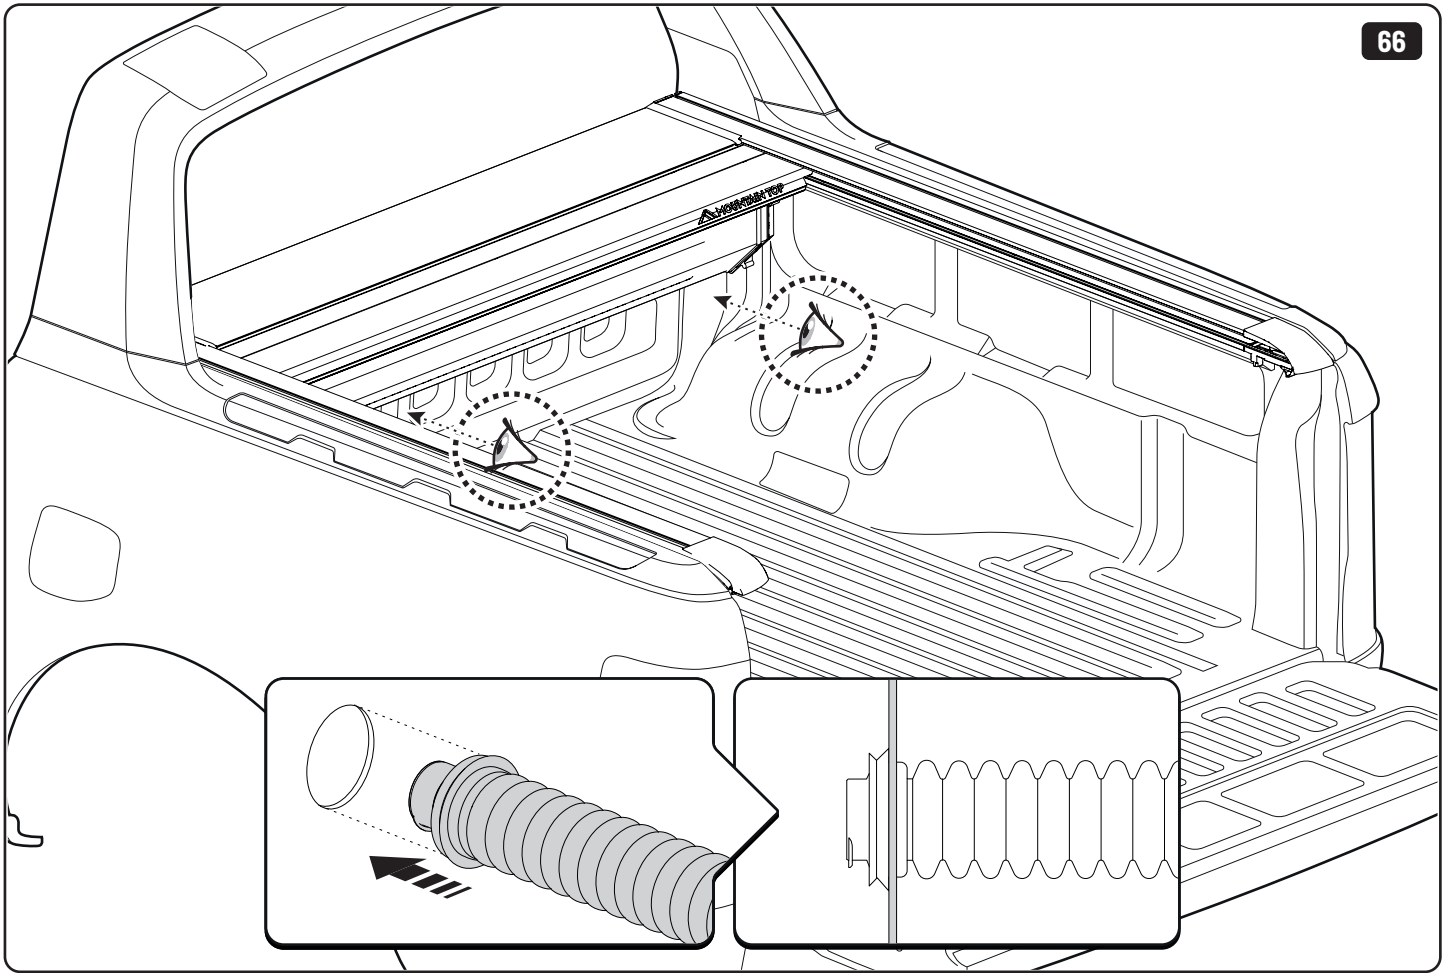

x4

LOCTITE 243

T30 10Nm

LOCTITE 243

10mm

x2

Steps	Page	Done by
Mounting gliding rail in canister	13	
Holes for drain	17-18	
Width + Cross measurement	26+28	
Tightening the bracket	19+27	
Mounting drain	38	

Customer Service +45 4810 2950 (08:00 - 16:00 CET)
Support info@mountaintop.dk
Website www.mountaintop.dk
Address Pedersholmparken 10, 3600 Frederikssund, Denmark