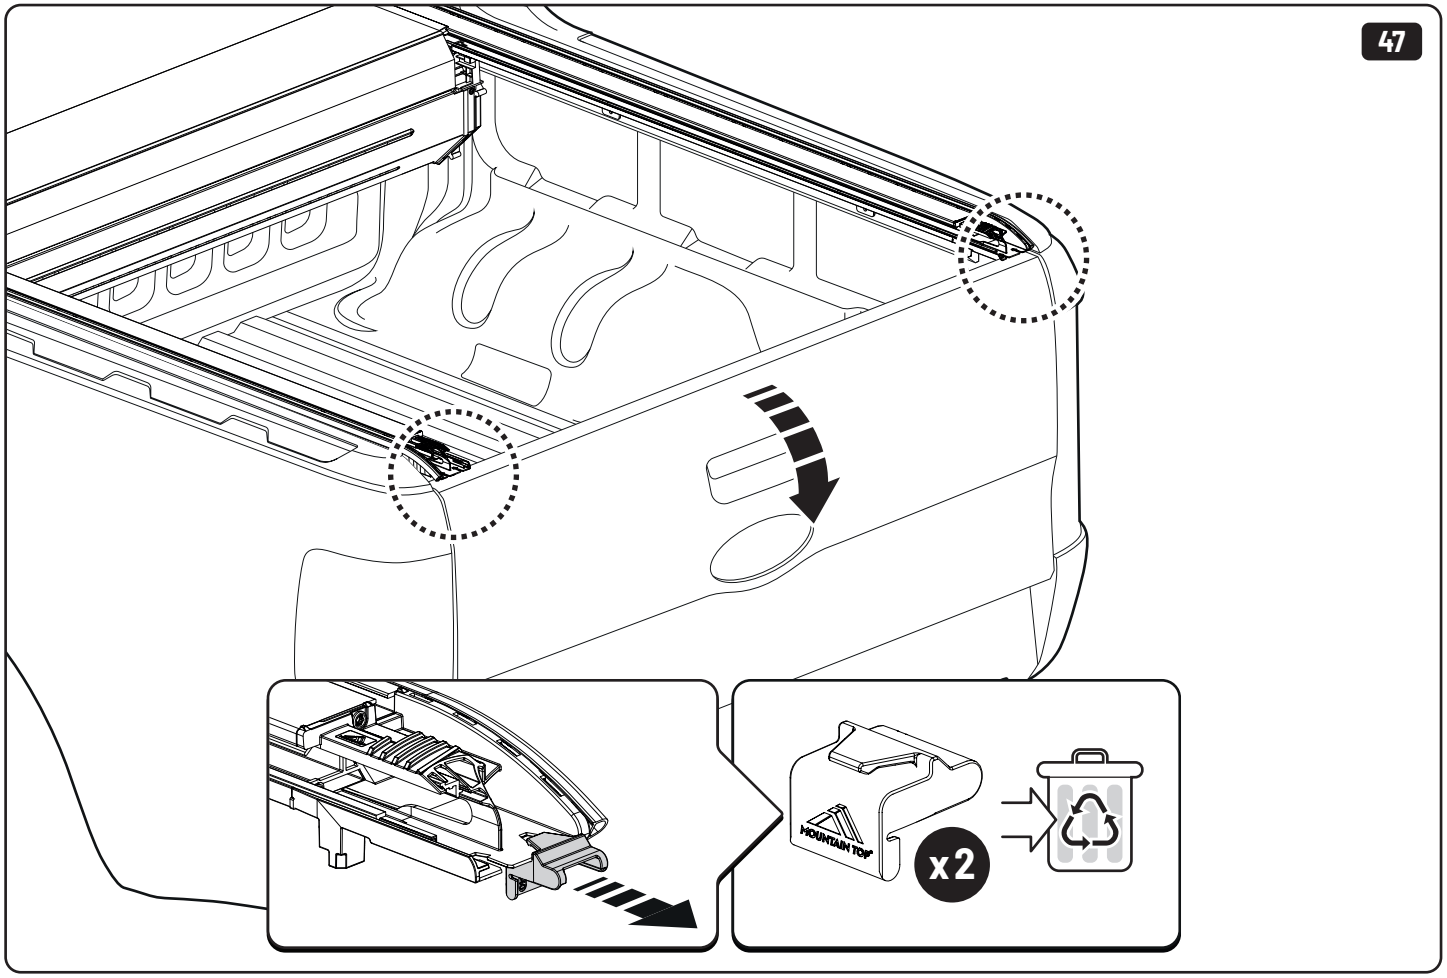

x4

LOCTITE 243

T30 10Nm

LOCTITE 243

10mm

x2

Steps	Page	Done by
Mounting gliding rail in canister	13	
Holes for drain	17-18	
Width + Cross measurement	26+28	
Tightening the bracket	19+27	
Mounting drain	38	

Customer Service +45 4810 2950 (08:00 - 16:00 CET)
Support info@mountaintop.dk
Website www.mountaintop.dk
Address Pedersholmparken 10, 3600 Frederikssund, Denmark