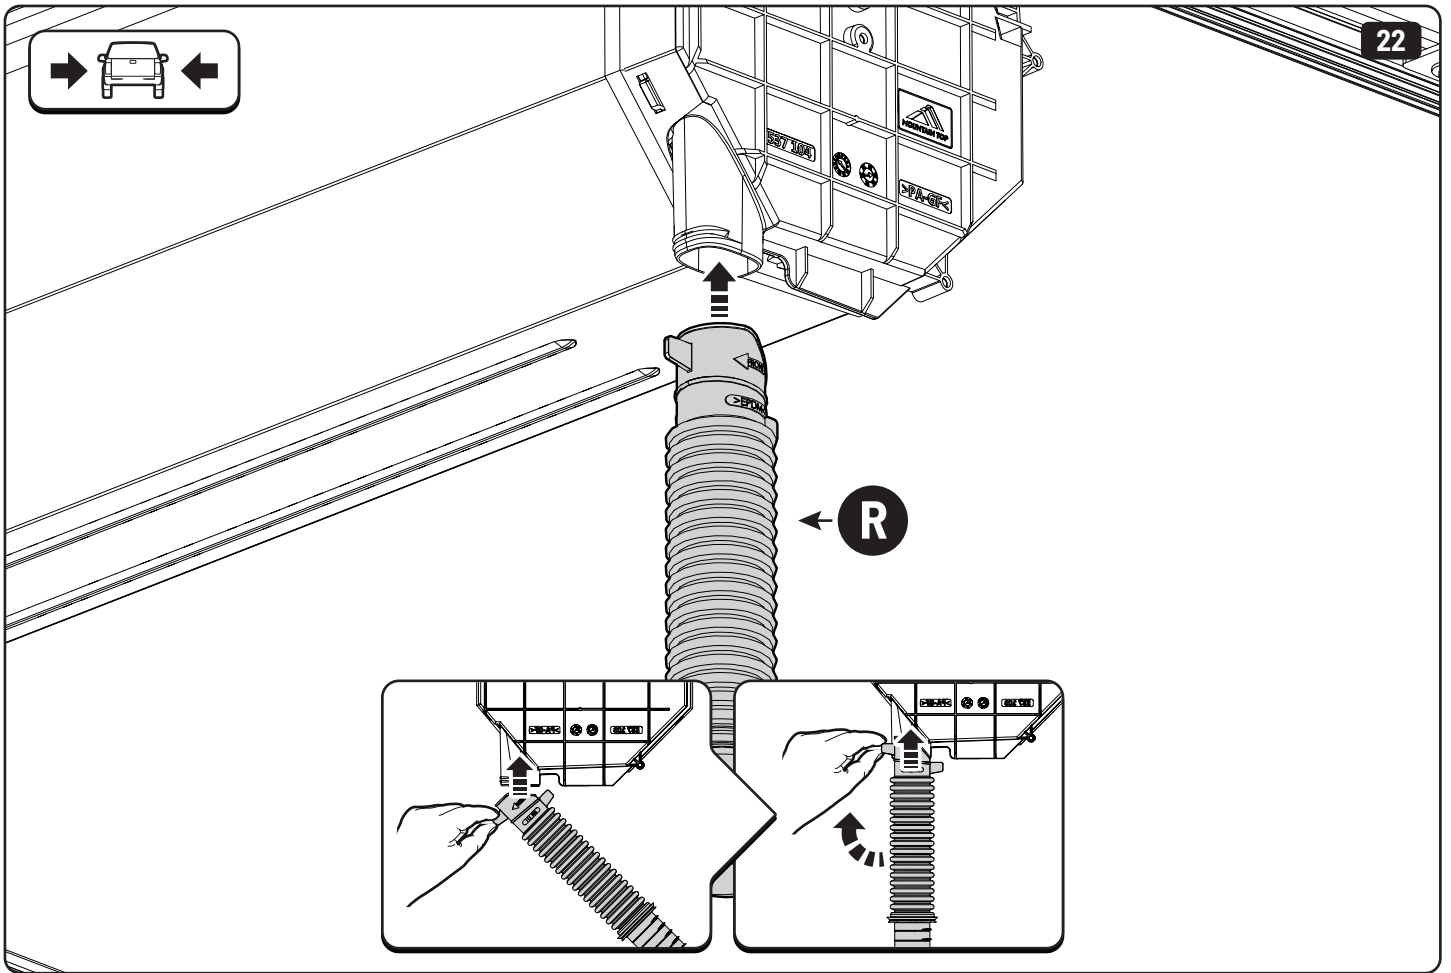

x4

LOCTITE 243

T30 10Nm

LOCTITE 243

10mm

x2

Steps	Page	Done by
Mounting gliding rail in canister	13	
Holes for drain	17-18	
Width + Cross measurement	26+28	
Tightening the bracket	19+27	
Mounting drain	38	

Customer Service +45 4810 2950 (08:00 - 16:00 CET)
Support info@mountaintop.dk
Website www.mountaintop.dk
Address Pedersholmparken 10, 3600 Frederikssund, Denmark