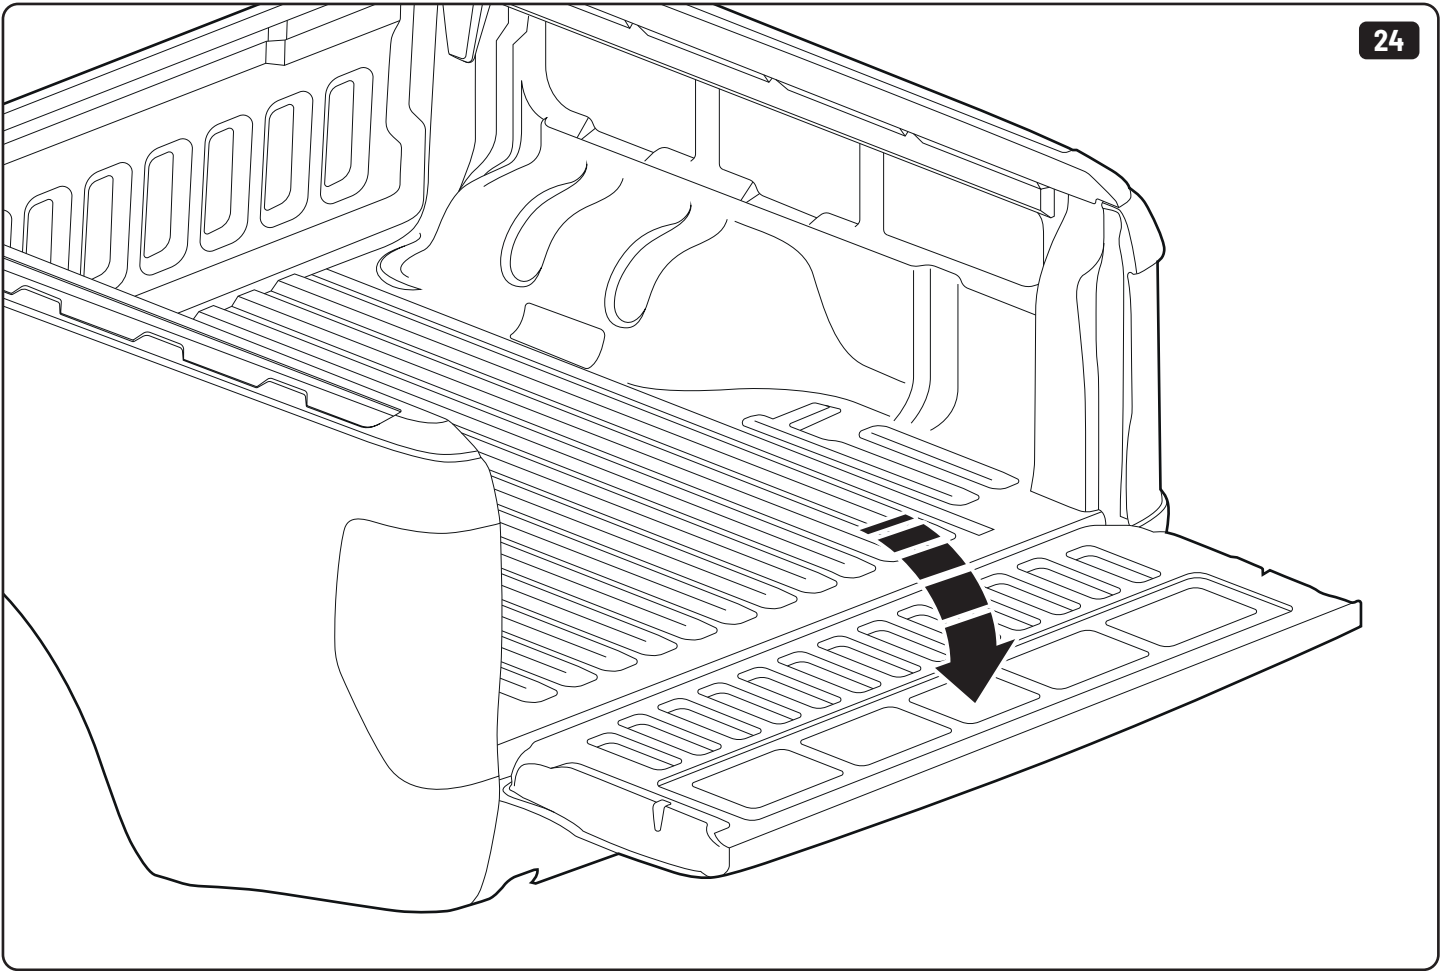

x4

LOCTITE 243

T30 10Nm

LOCTITE 243

10mm

x2

Steps	Page	Done by
Mounting gliding rail in canister	13	
Holes for drain	17-18	
Width + Cross measurement	26+28	
Tightening the bracket	19+27	
Mounting drain	38	

Customer Service +45 4810 2950 (08:00 - 16:00 CET)
Support info@mountaintop.dk
Website www.mountaintop.dk
Address Pedersholmparken 10, 3600 Frederikssund, Denmark