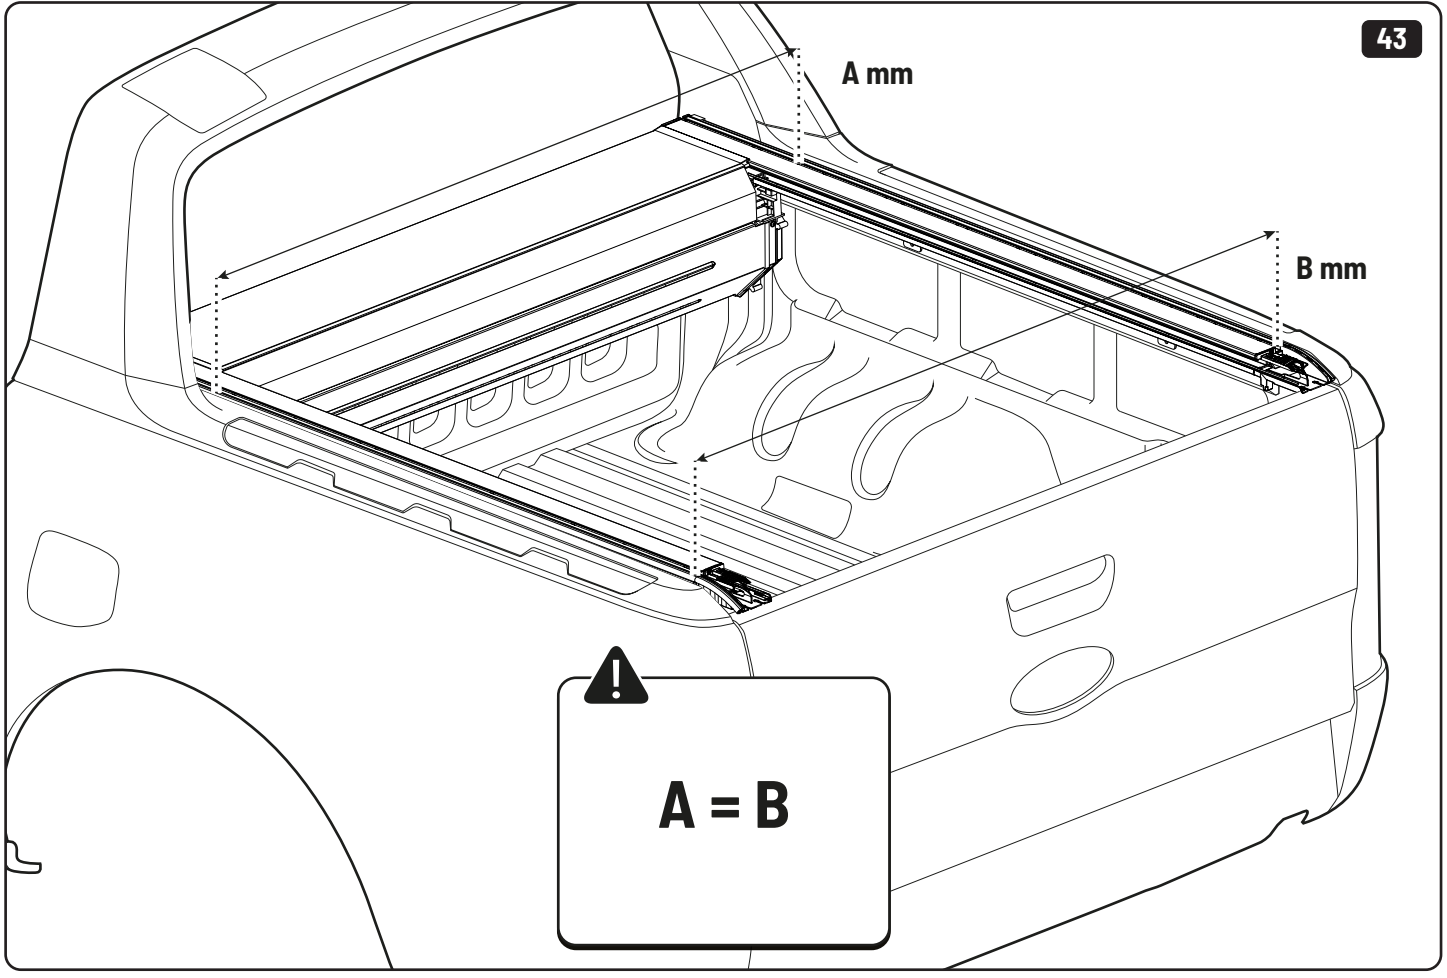

x4

LOCTITE 243

T30 10Nm

LOCTITE 243

10mm

x2

Steps	Page	Done by
Mounting gliding rail in canister	13	
Holes for drain	17-18	
Width + Cross measurement	26+28	
Tightening the bracket	19+27	
Mounting drain	38	

Customer Service +45 4810 2950 (08:00 - 16:00 CET)
Support info@mountaintop.dk
Website www.mountaintop.dk
Address Pedersholmparken 10, 3600 Frederikssund, Denmark