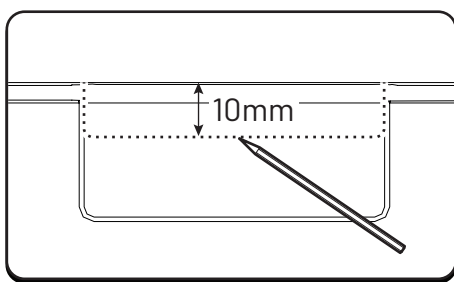

x4

LOCTITE 243

T30 10Nm

LOCTITE 243

10mm

x2

Steps	Page	Done by
Mounting gliding rail in canister	13	
Holes for drain	17-18	
Width + Cross measurement	26+28	
Tightening the bracket	19+27	
Mounting drain	38	

Customer Service +45 4810 2950 (08:00 - 16:00 CET)
Support info@mountaintop.dk
Website www.mountaintop.dk
Address Pedersholmparken 10, 3600 Frederikssund, Denmark