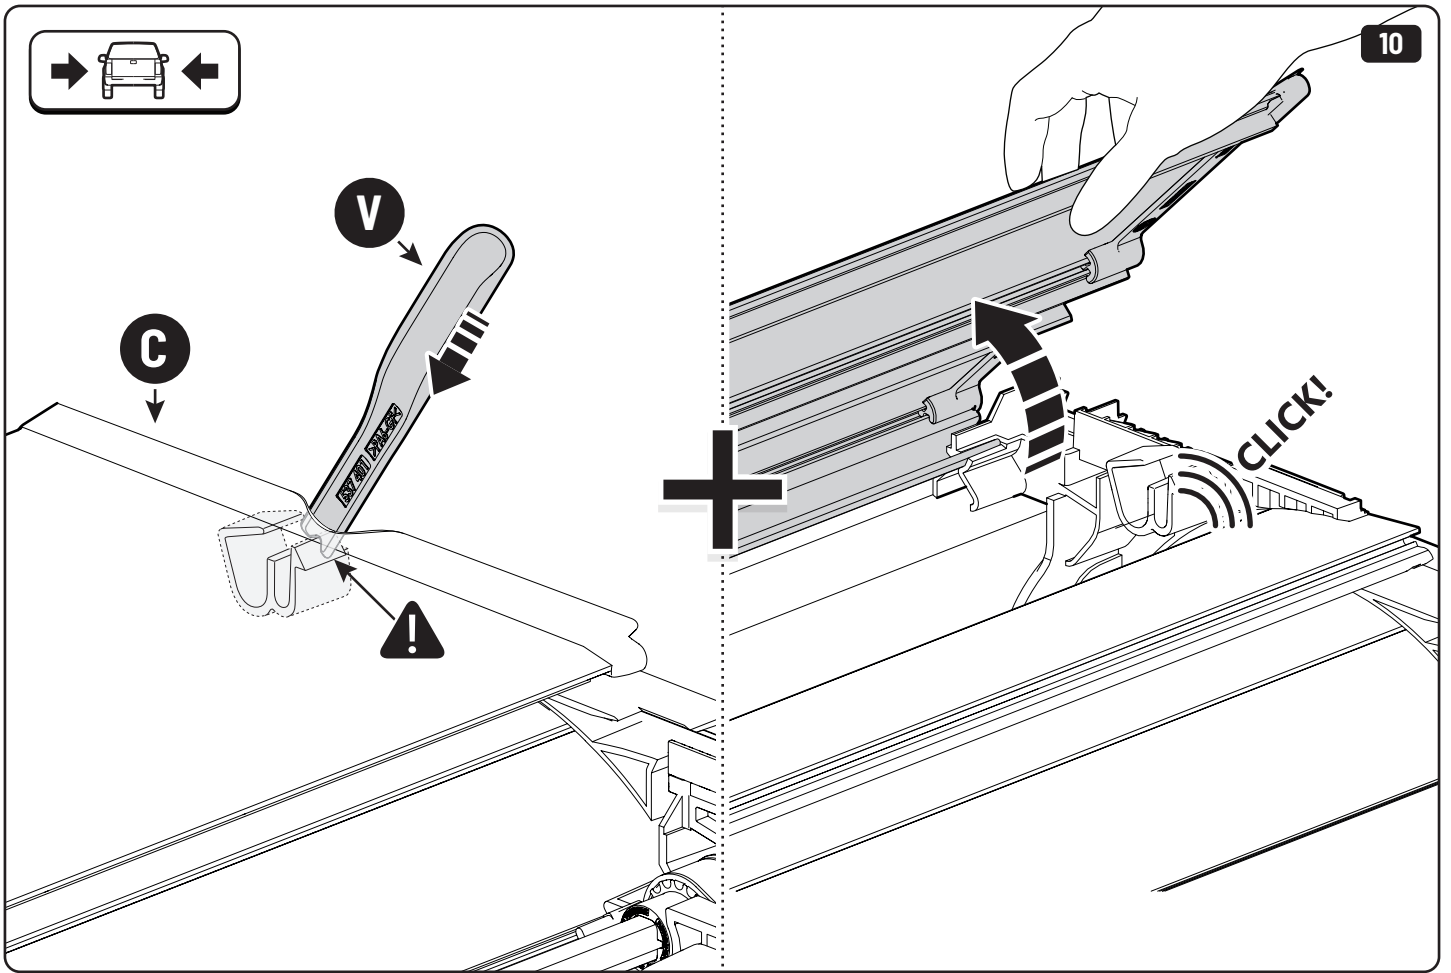

x4

LOCTITE 243

T30 10Nm

LOCTITE 243

10mm

x2

Steps	Page	Done by
Mounting gliding rail in canister	13	
Holes for drain	17-18	
Width + Cross measurement	26+28	
Tightening the bracket	19+27	
Mounting drain	38	

Customer Service +45 4810 2950 (08:00 - 16:00 CET)
Support info@mountaintop.dk
Website www.mountaintop.dk
Address Pedersholmparken 10, 3600 Frederikssund, Denmark