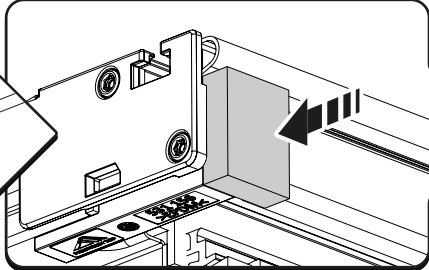

x4

LOCTITE 243

T30 10Nm

LOCTITE 243

10mm

x2

Steps	Page	Done by
Mounting gliding rail in canister	13	
Holes for drain	17-18	
Width + Cross measurement	26+28	
Tightening the bracket	19+27	
Mounting drain	38	

Customer Service +45 4810 2950 (08:00 - 16:00 CET)
Support info@mountaintop.dk
Website www.mountaintop.dk
Address Pedersholmparken 10, 3600 Frederikssund, Denmark