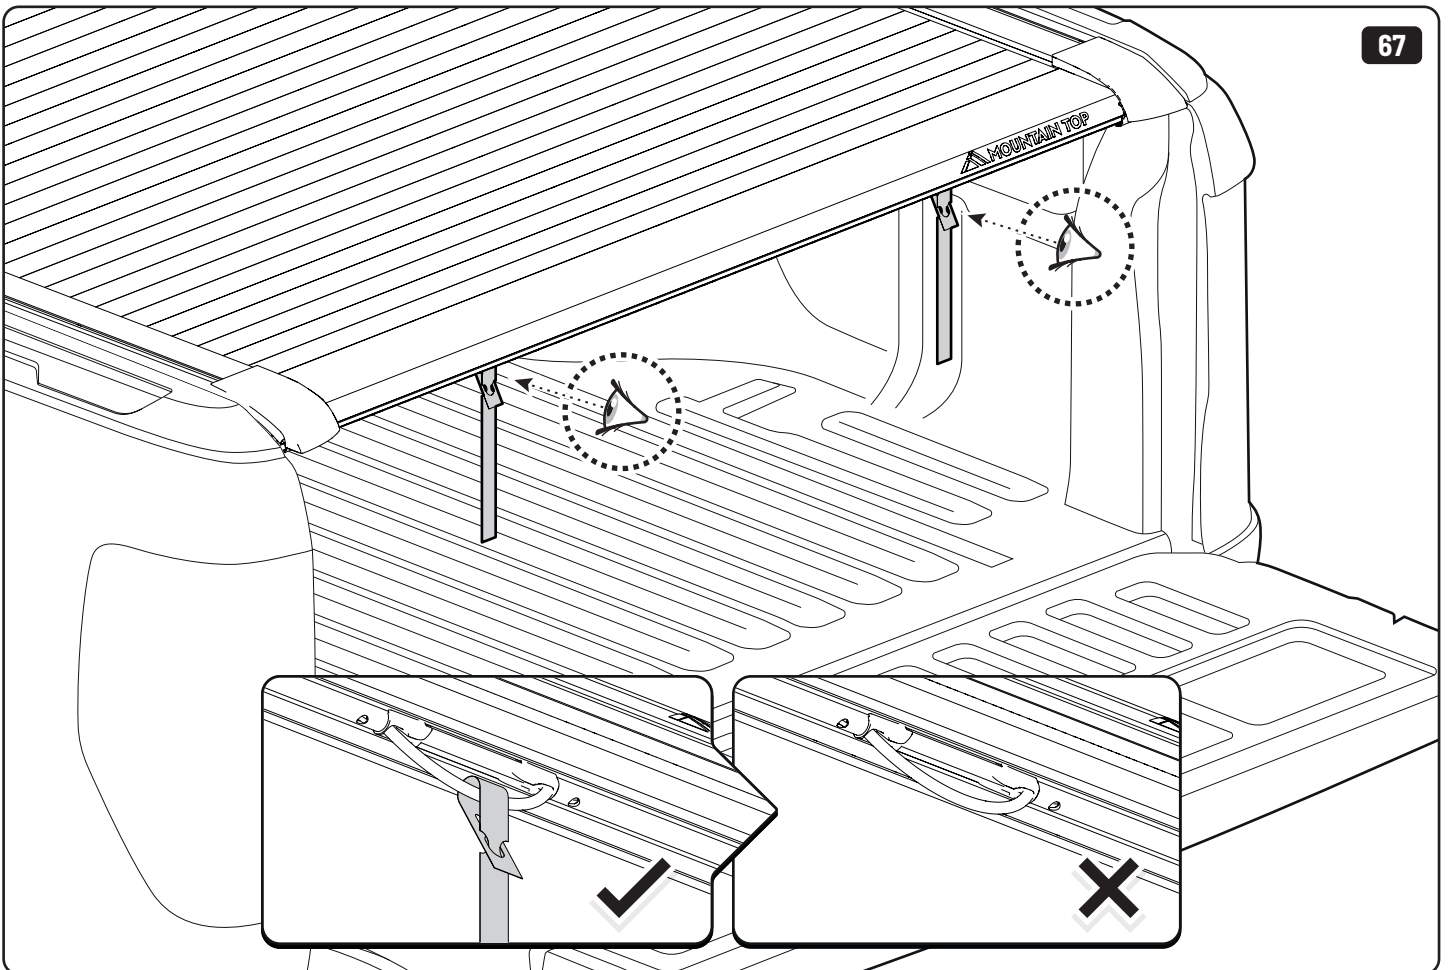

x4

LOCTITE 243

T30 10Nm

LOCTITE 243

10mm

x2

Steps	Page	Done by
Mounting gliding rail in canister	13	
Holes for drain	17-18	
Width + Cross measurement	26+28	
Tightening the bracket	19+27	
Mounting drain	38	

Customer Service +45 4810 2950 (08:00 - 16:00 CET)
Support info@mountaintop.dk
Website www.mountaintop.dk
Address Pedersholmparken 10, 3600 Frederikssund, Denmark