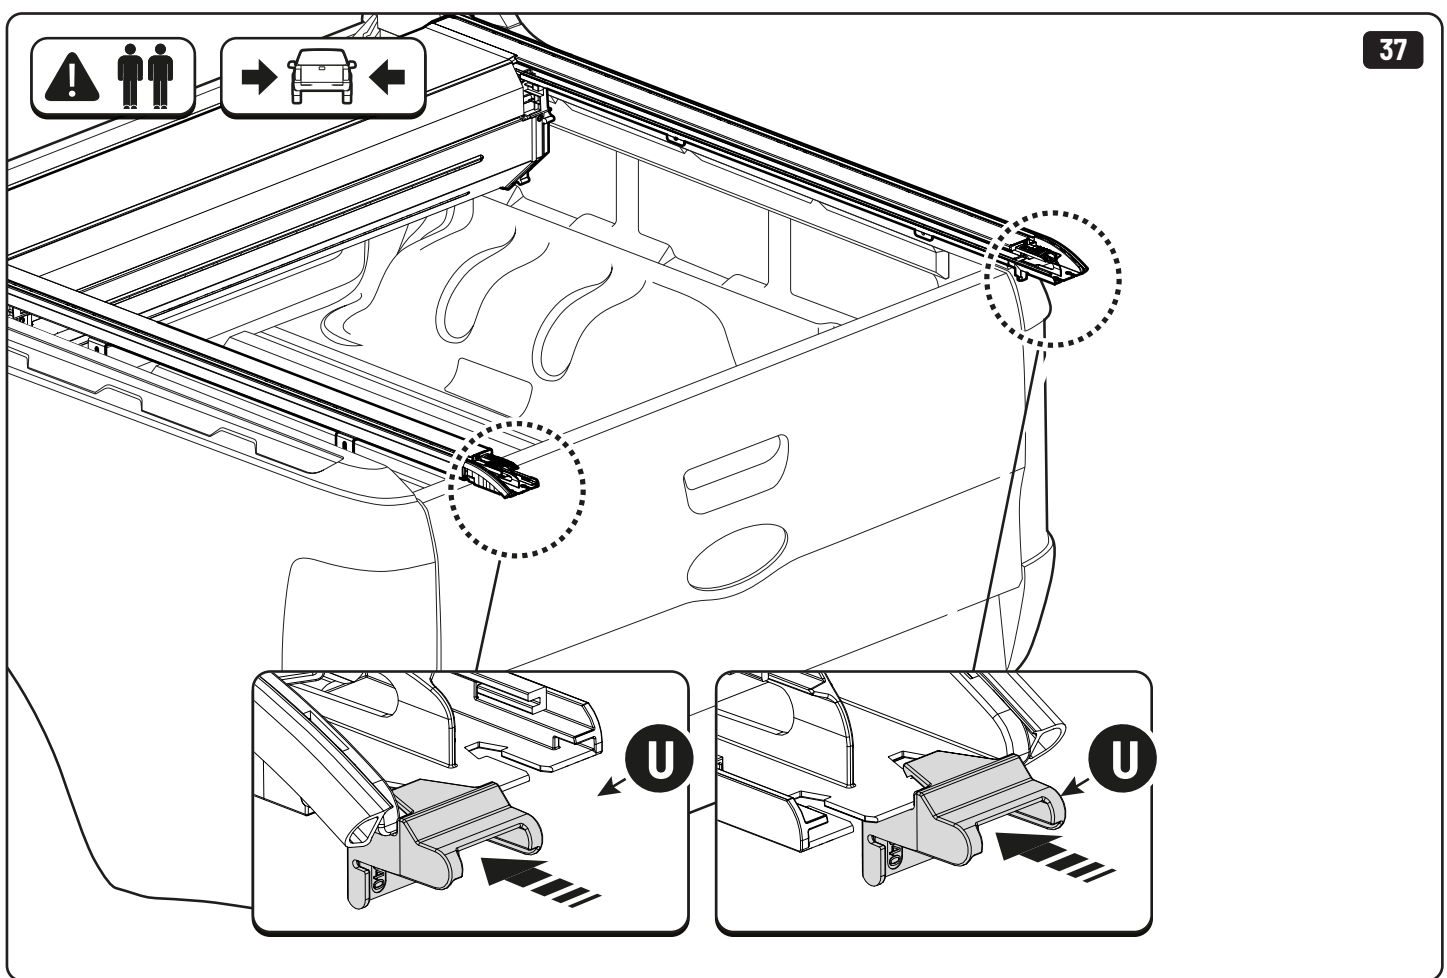

x4

LOCTITE 243

T30 10Nm

LOCTITE 243

10mm

x2

Steps	Page	Done by
Mounting gliding rail in canister	13	
Holes for drain	17-18	
Width + Cross measurement	26+28	
Tightening the bracket	19+27	
Mounting drain	38	

Customer Service +45 4810 2950 (08:00 - 16:00 CET)
Support info@mountaintop.dk
Website www.mountaintop.dk
Address Pedersholmparken 10, 3600 Frederikssund, Denmark