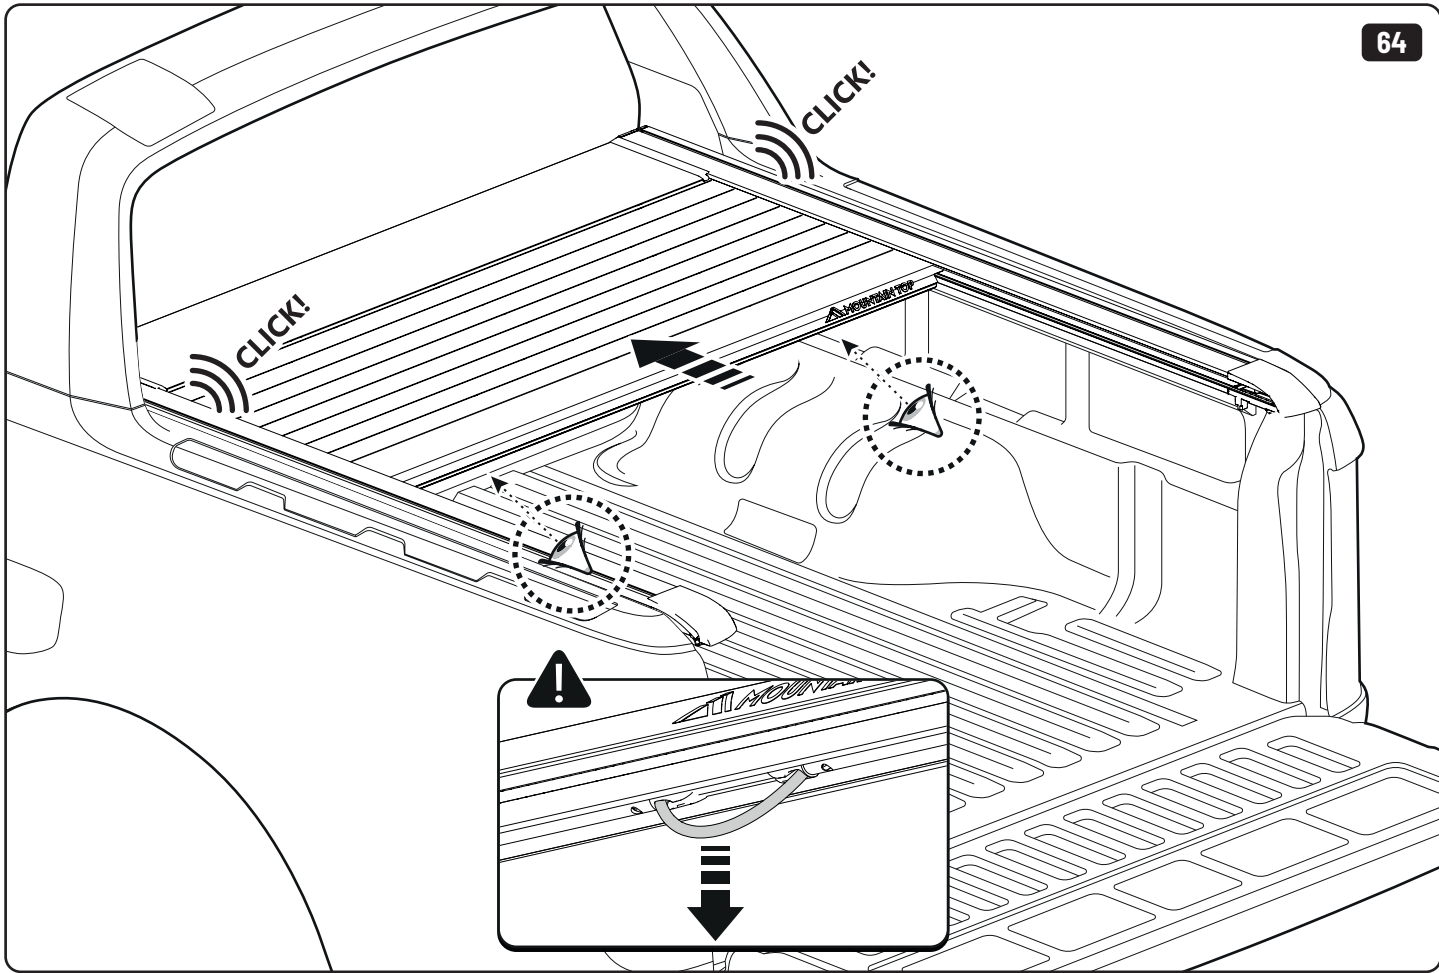

x4

LOCTITE 243

T30 10Nm

LOCTITE 243

10mm

x2

Steps	Page	Done by
Mounting gliding rail in canister	13	
Holes for drain	17-18	
Width + Cross measurement	26+28	
Tightening the bracket	19+27	
Mounting drain	38	

Customer Service +45 4810 2950 (08:00 - 16:00 CET)
Support info@mountaintop.dk
Website www.mountaintop.dk
Address Pedersholmparken 10, 3600 Frederikssund, Denmark