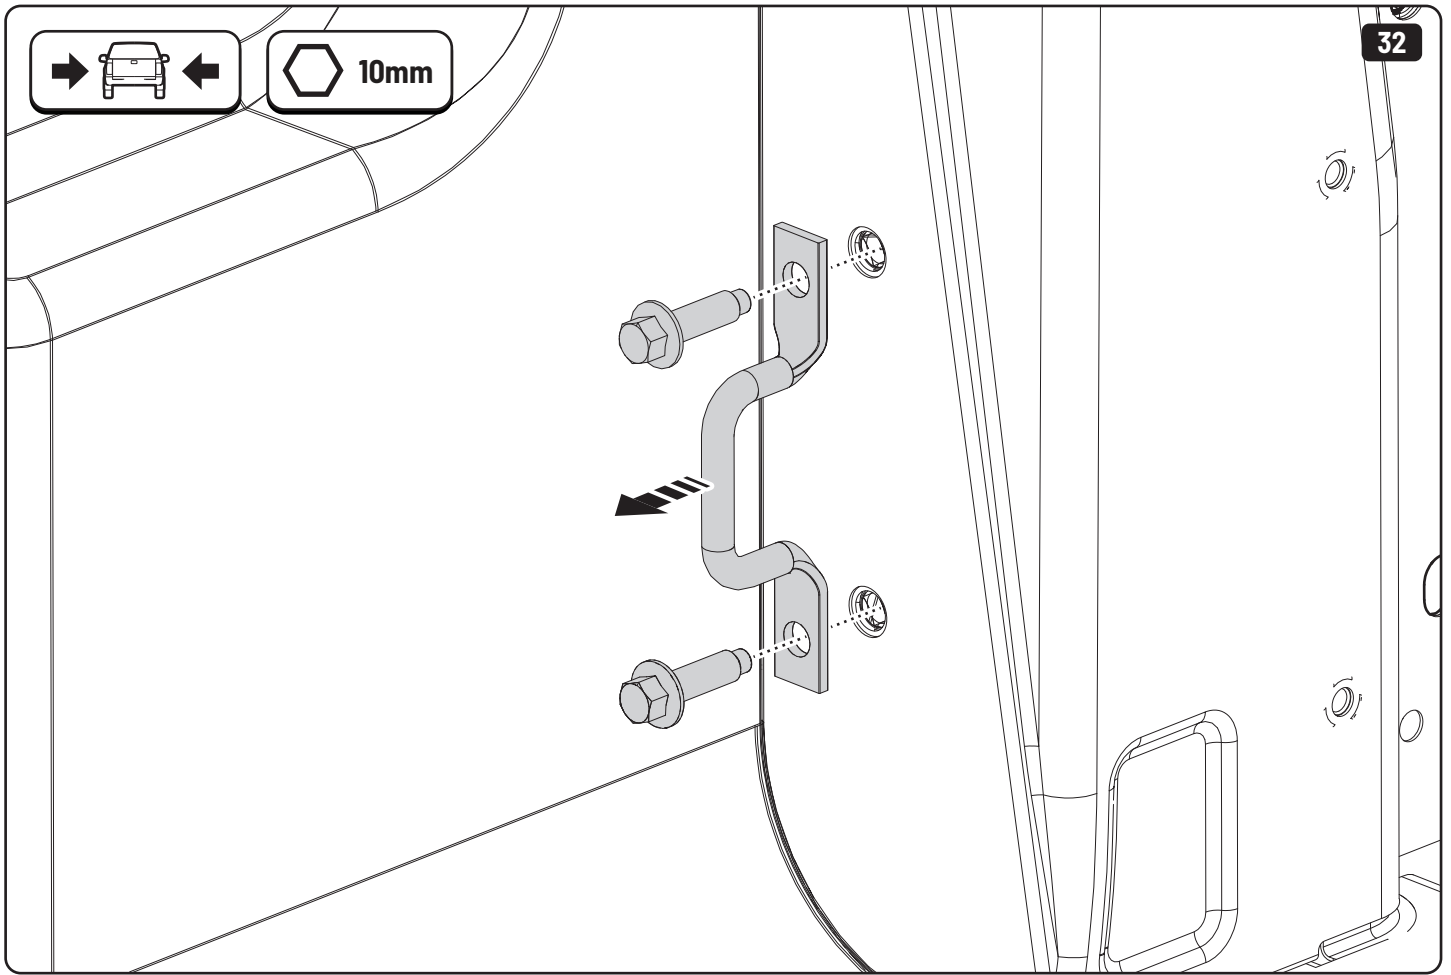

x4

LOCTITE 243

T30 10Nm

LOCTITE 243

10mm

x2

Steps	Page	Done by
Mounting gliding rail in canister	13	
Holes for drain	17-18	
Width + Cross measurement	26+28	
Tightening the bracket	19+27	
Mounting drain	38	

Customer Service +45 4810 2950 (08:00 - 16:00 CET)
Support info@mountaintop.dk
Website www.mountaintop.dk
Address Pedersholmparken 10, 3600 Frederikssund, Denmark