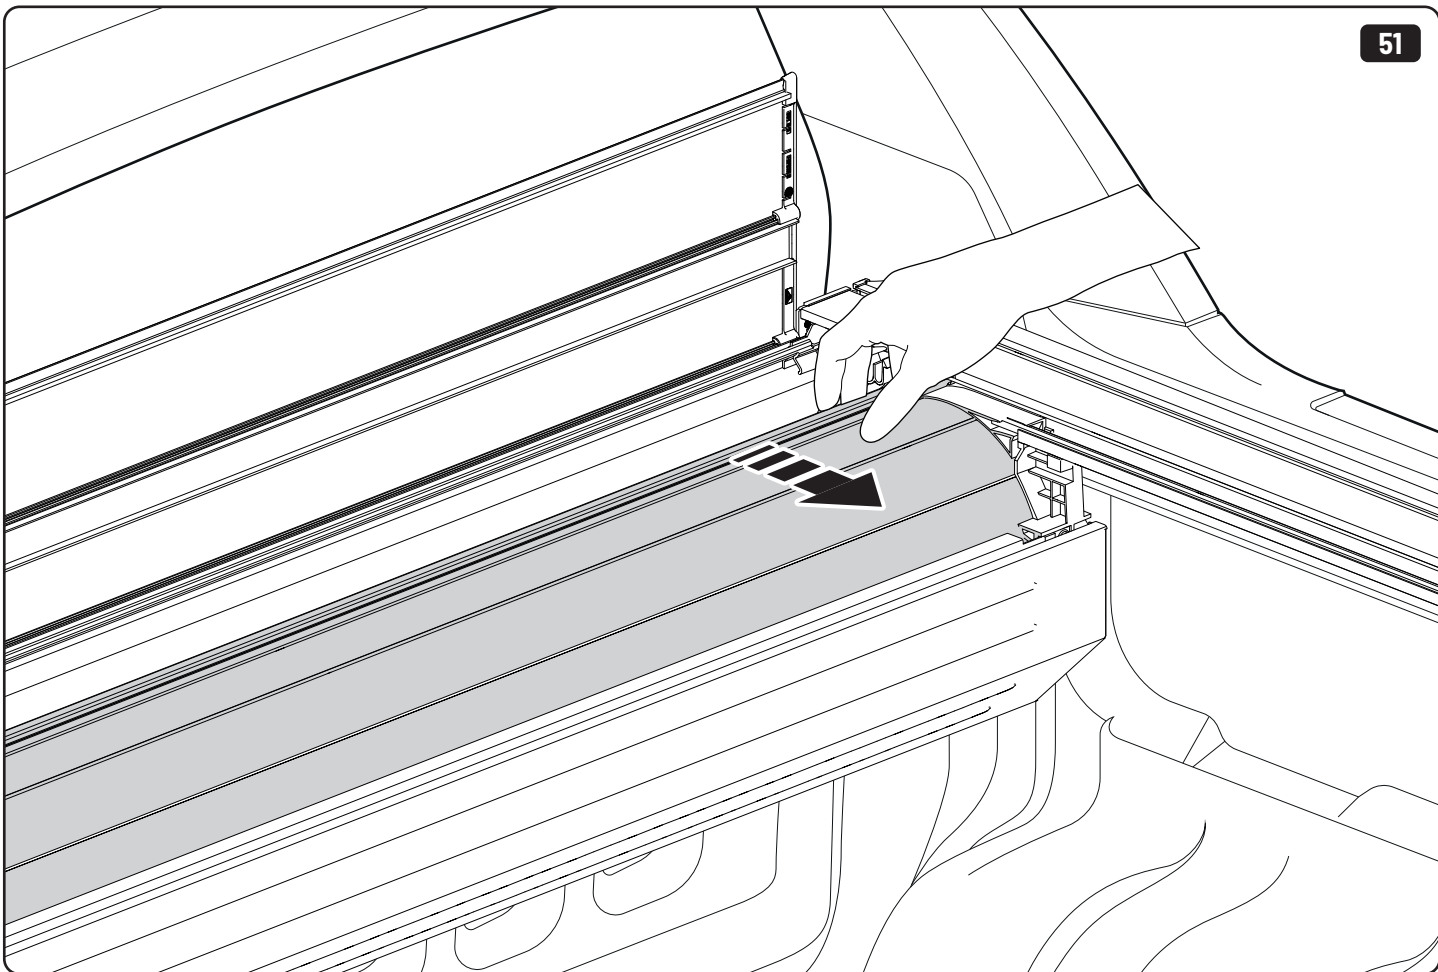

x4

LOCTITE 243

T30 10Nm

LOCTITE 243

10mm

x2

Steps	Page	Done by
Mounting gliding rail in canister	13	
Holes for drain	17-18	
Width + Cross measurement	26+28	
Tightening the bracket	19+27	
Mounting drain	38	

Customer Service +45 4810 2950 (08:00 - 16:00 CET)
Support info@mountaintop.dk
Website www.mountaintop.dk
Address Pedersholmparken 10, 3600 Frederikssund, Denmark