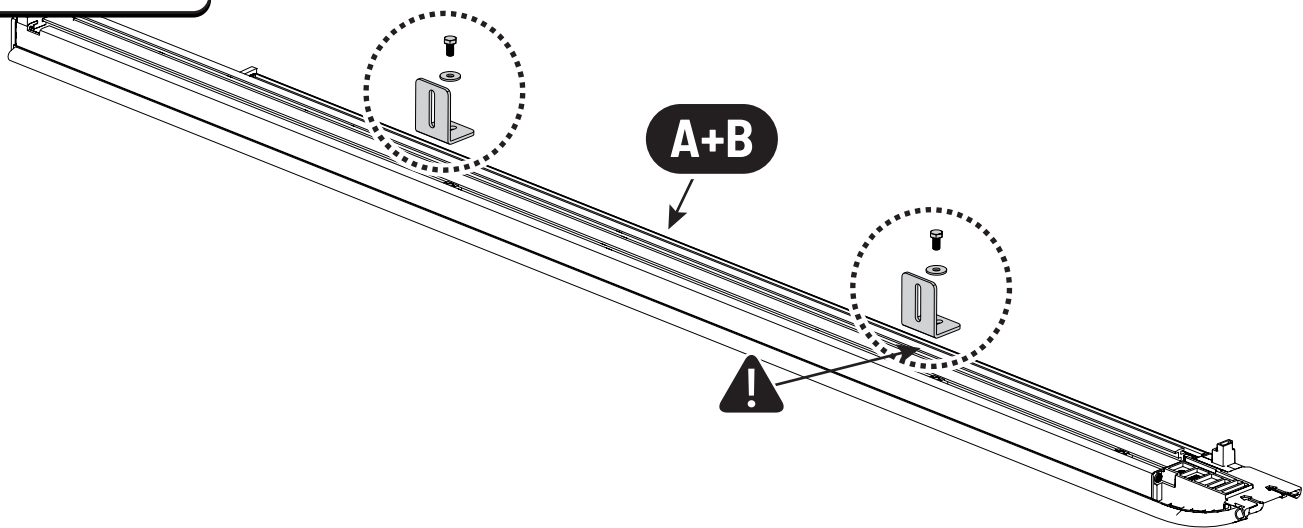

x4

LOCTITE 243

T30 10Nm

LOCTITE 243

10mm

x2

Steps	Page	Done by
Mounting gliding rail in canister	13	
Holes for drain	17-18	
Width + Cross measurement	26+28	
Tightening the bracket	19+27	
Mounting drain	38	

Customer Service +45 4810 2950 (08:00 - 16:00 CET)
Support info@mountaintop.dk
Website www.mountaintop.dk
Address Pedersholmparken 10, 3600 Frederikssund, Denmark