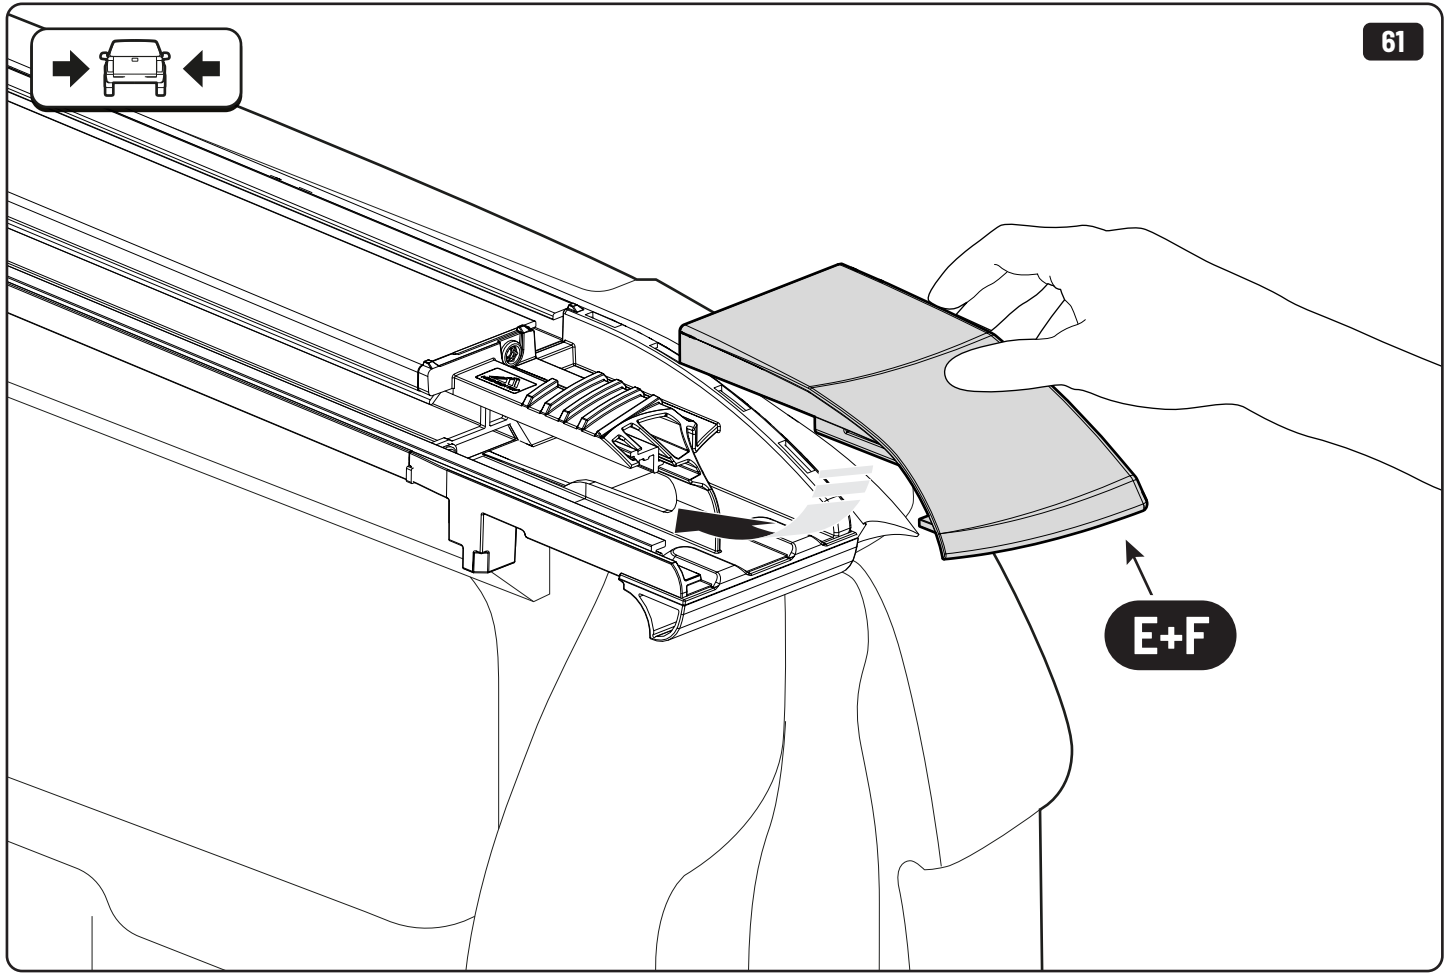

x4

LOCTITE 243

T30 10Nm

LOCTITE 243

10mm

x2

Steps	Page	Done by
Mounting gliding rail in canister	13	
Holes for drain	17-18	
Width + Cross measurement	26+28	
Tightening the bracket	19+27	
Mounting drain	38	

Customer Service +45 4810 2950 (08:00 - 16:00 CET)
Support info@mountaintop.dk
Website www.mountaintop.dk
Address Pedersholmparken 10, 3600 Frederikssund, Denmark