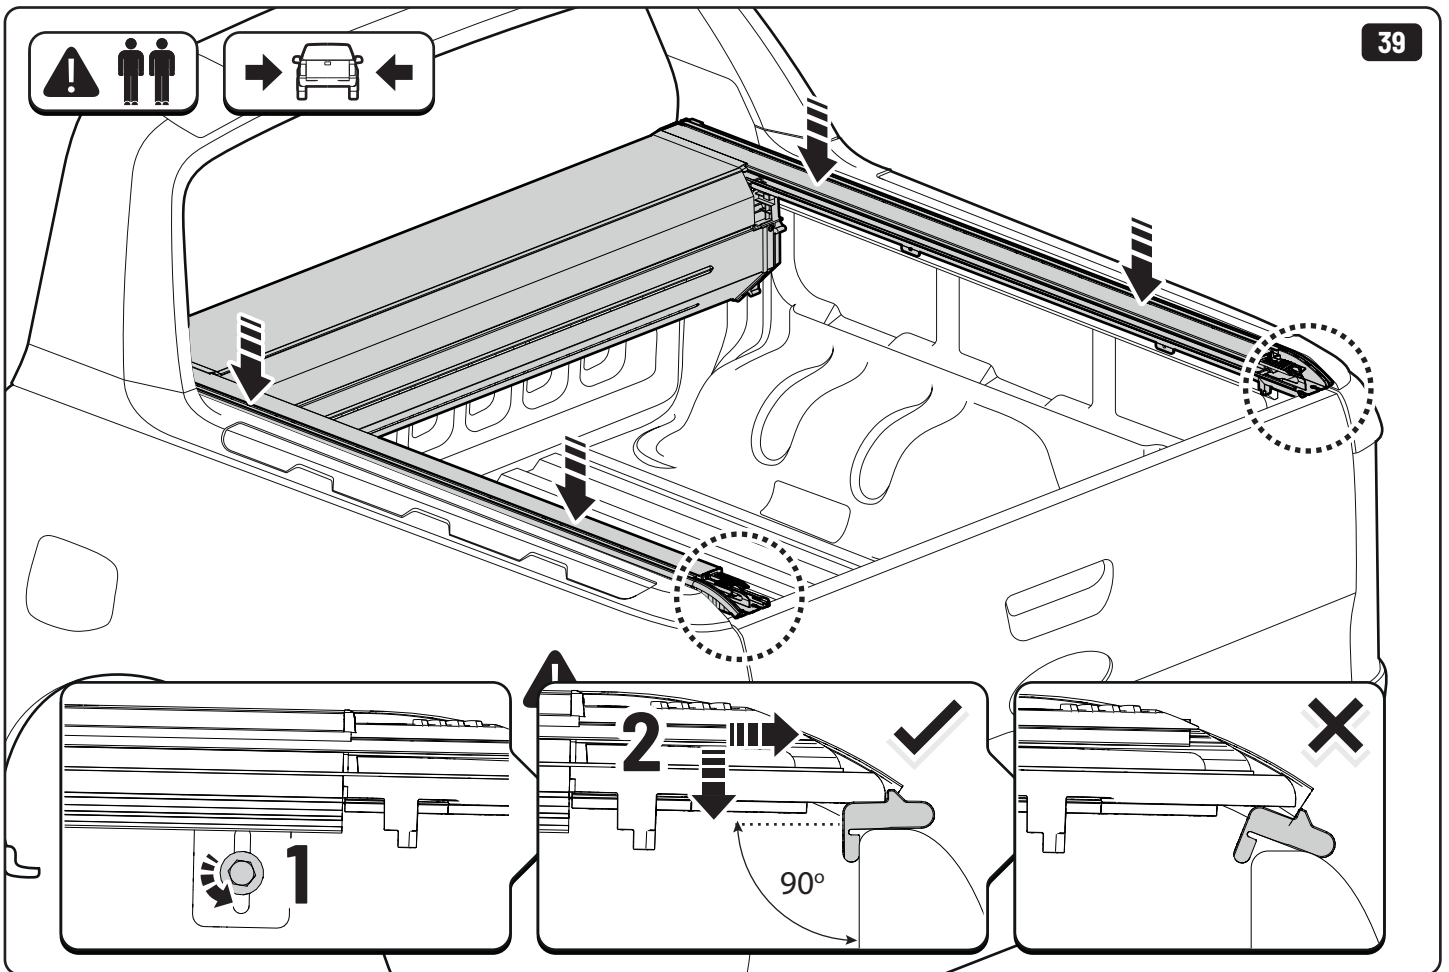

x4

LOCTITE 243

T30 10Nm

LOCTITE 243

10mm

x2

Steps	Page	Done by
Mounting gliding rail in canister	13	
Holes for drain	17-18	
Width + Cross measurement	26+28	
Tightening the bracket	19+27	
Mounting drain	38	

Customer Service +45 4810 2950 (08:00 - 16:00 CET)
Support info@mountaintop.dk
Website www.mountaintop.dk
Address Pedersholmparken 10, 3600 Frederikssund, Denmark