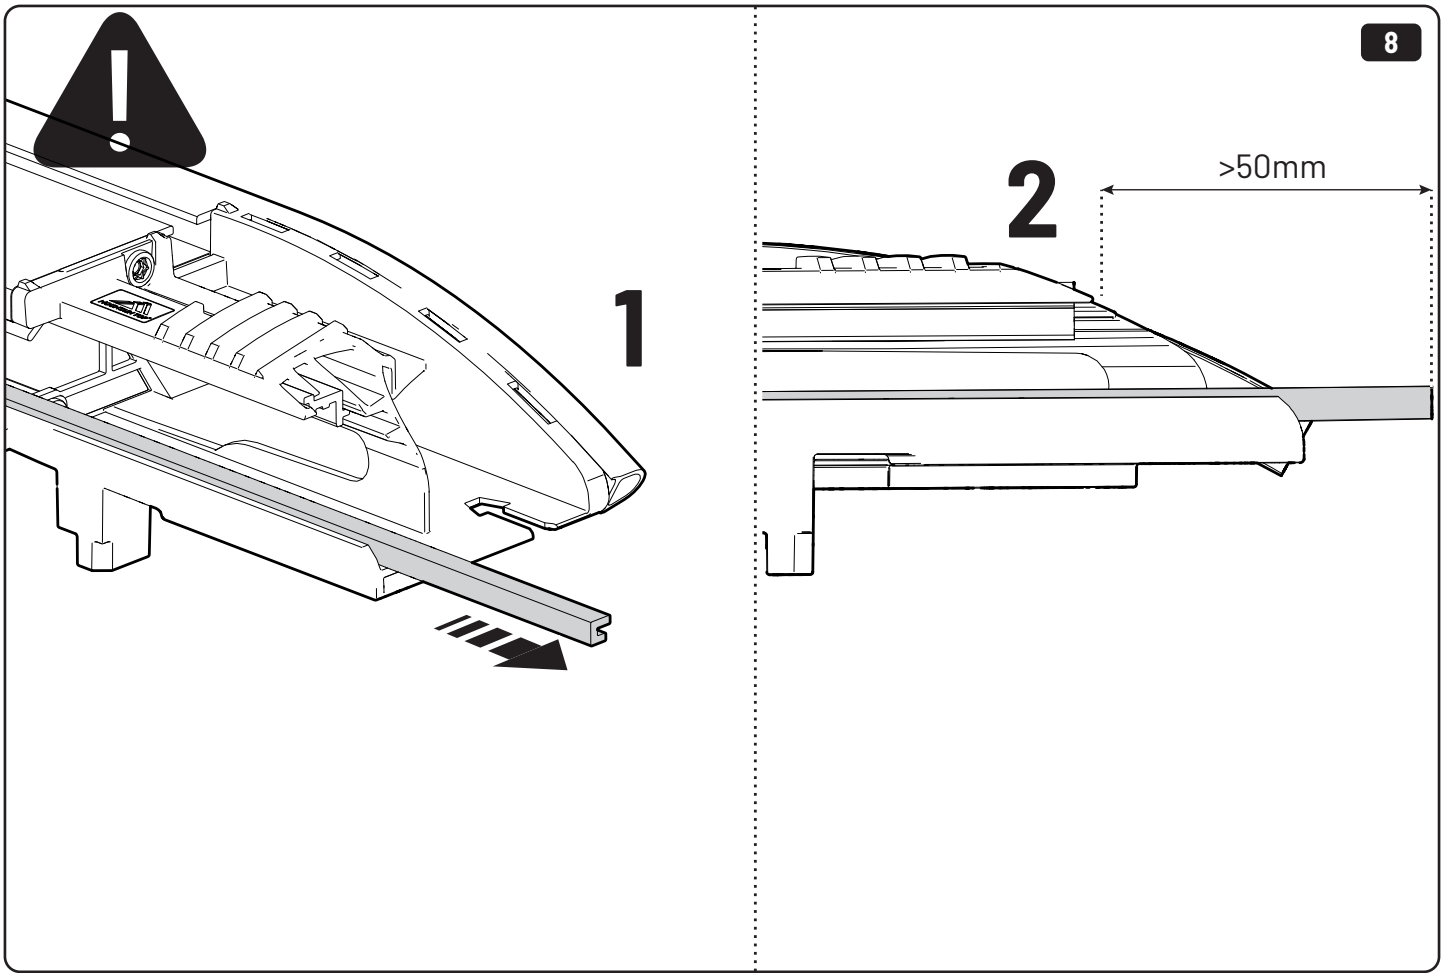

x4

LOCTITE 243

T30 10Nm

LOCTITE 243

10mm

x2

Steps	Page	Done by
Mounting gliding rail in canister	13	
Holes for drain	17-18	
Width + Cross measurement	26+28	
Tightening the bracket	19+27	
Mounting drain	38	

Customer Service +45 4810 2950 (08:00 - 16:00 CET)
Support info@mountaintop.dk
Website www.mountaintop.dk
Address Pedersholmparken 10, 3600 Frederikssund, Denmark