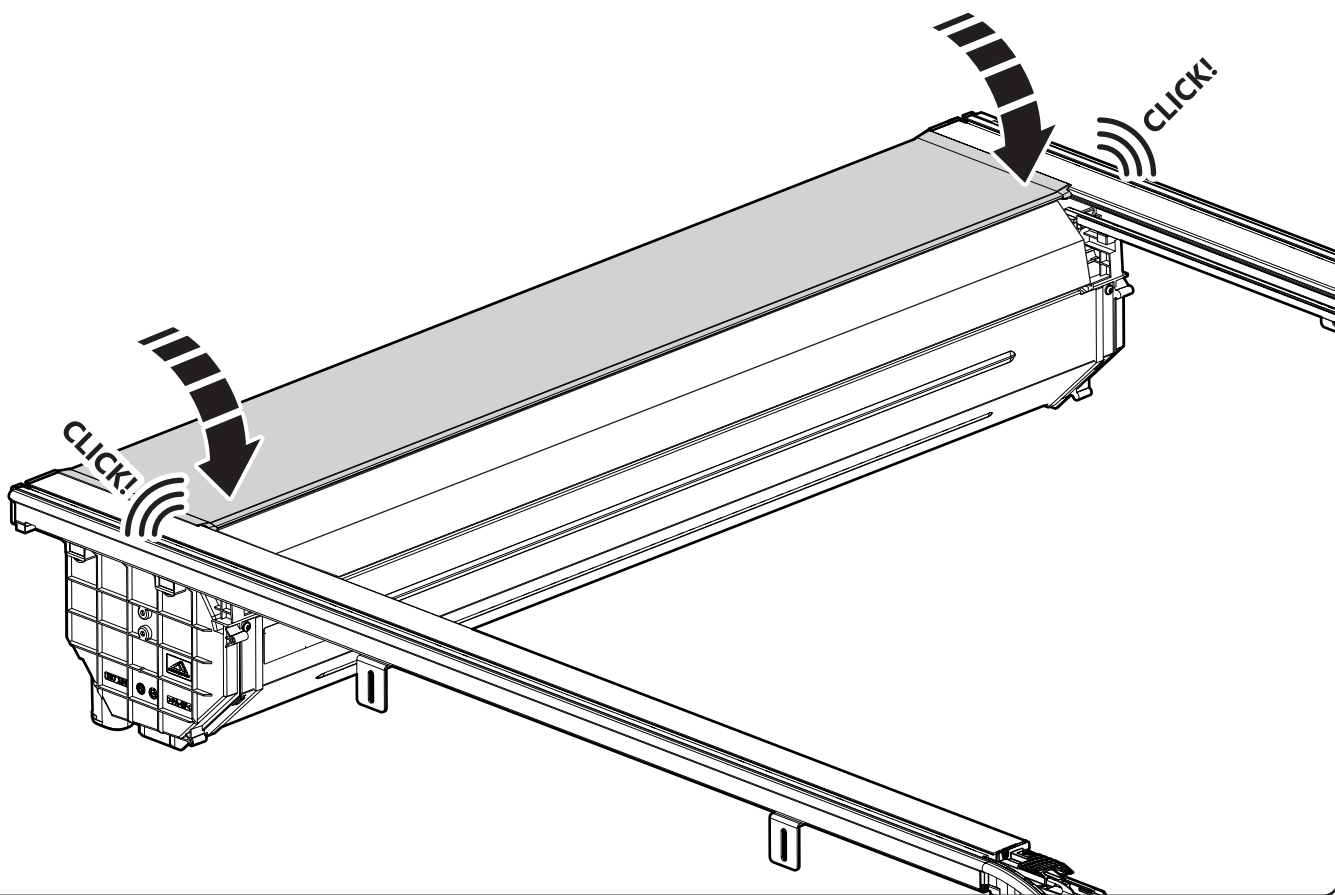

x4

LOCTITE 243

T30 10Nm

LOCTITE 243

10mm

x2

Steps	Page	Done by
Mounting gliding rail in canister	13	
Holes for drain	17-18	
Width + Cross measurement	26+28	
Tightening the bracket	19+27	
Mounting drain	38	

Customer Service +45 4810 2950 (08:00 - 16:00 CET)
Support info@mountaintop.dk
Website www.mountaintop.dk
Address Pedersholmparken 10, 3600 Frederikssund, Denmark