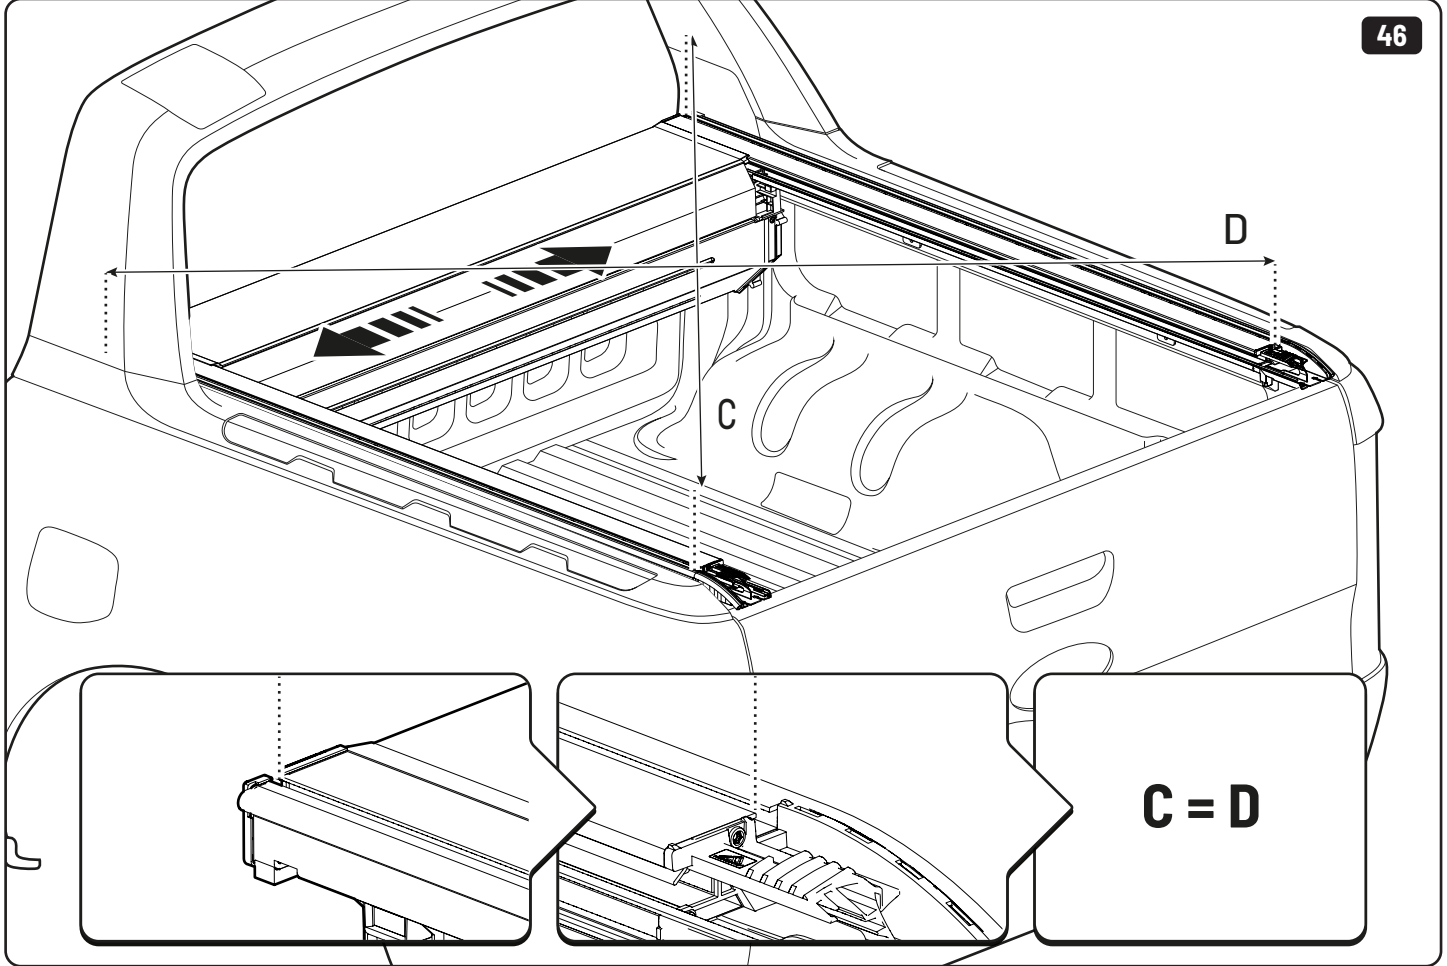

x4

LOCTITE 243

T30 10Nm

LOCTITE 243

10mm

x2

Steps	Page	Done by
Mounting gliding rail in canister	13	
Holes for drain	17-18	
Width + Cross measurement	26+28	
Tightening the bracket	19+27	
Mounting drain	38	

Customer Service +45 4810 2950 (08:00 - 16:00 CET)
Support info@mountaintop.dk
Website www.mountaintop.dk
Address Pedersholmparken 10, 3600 Frederikssund, Denmark