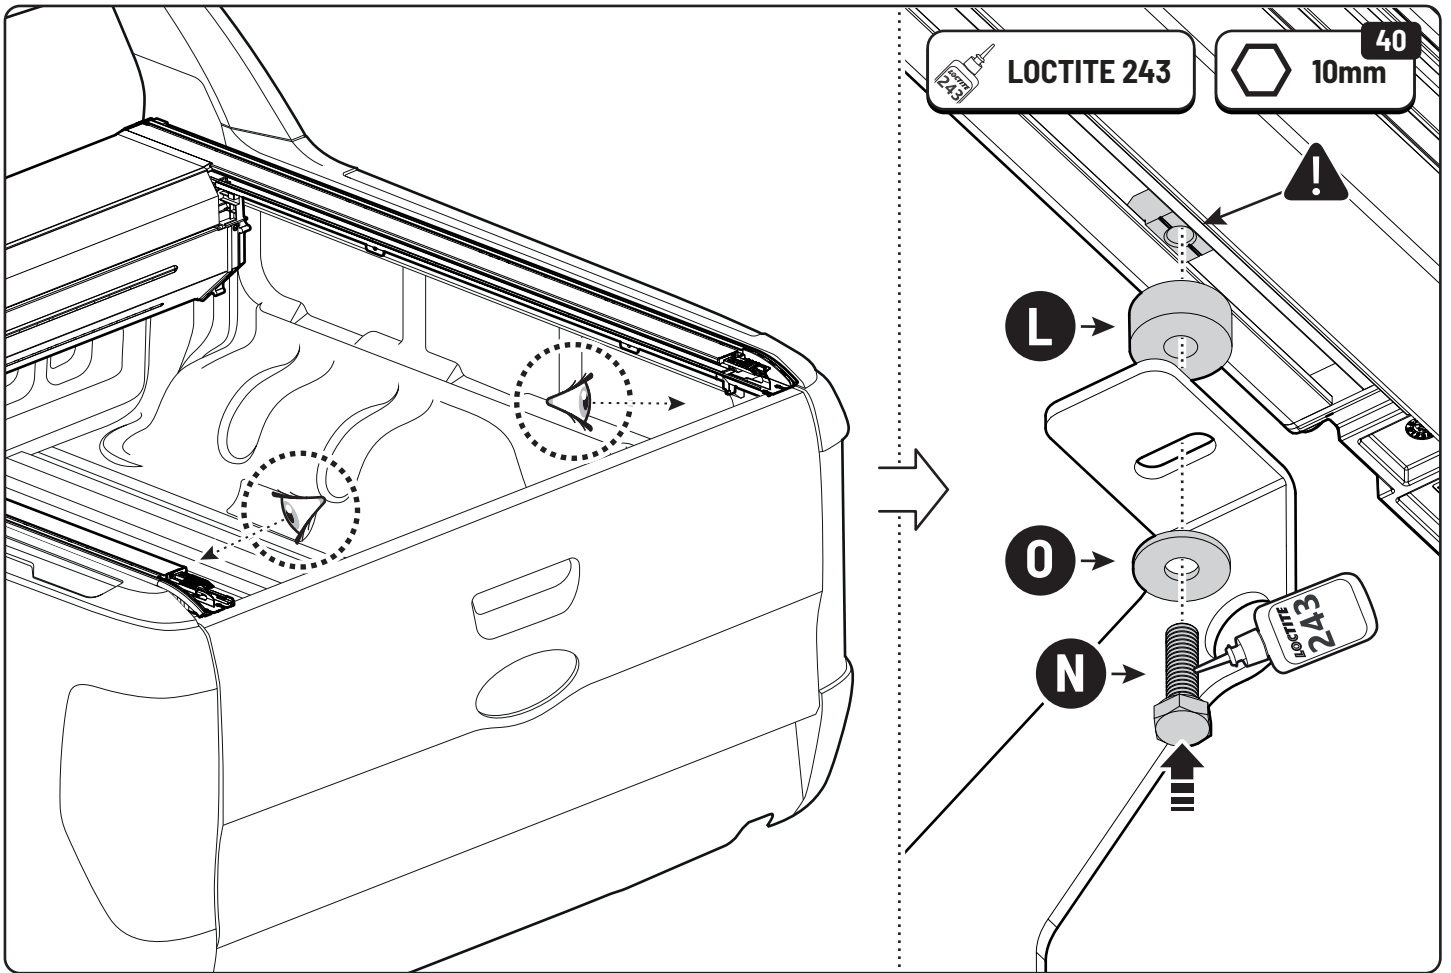

x4

LOCTITE 243

T30 10Nm

LOCTITE 243

10mm

x2

Steps	Page	Done by
Mounting gliding rail in canister	13	
Holes for drain	17-18	
Width + Cross measurement	26+28	
Tightening the bracket	19+27	
Mounting drain	38	

Customer Service +45 4810 2950 (08:00 - 16:00 CET)
Support info@mountaintop.dk
Website www.mountaintop.dk
Address Pedersholmparken 10, 3600 Frederikssund, Denmark