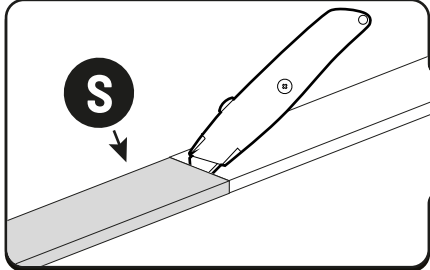

x4

LOCTITE 243

T30 10Nm

LOCTITE 243

10mm

x2

Steps	Page	Done by
Mounting gliding rail in canister	13	
Holes for drain	17-18	
Width + Cross measurement	26+28	
Tightening the bracket	19+27	
Mounting drain	38	

Customer Service +45 4810 2950 (08:00 - 16:00 CET)
Support info@mountaintop.dk
Website www.mountaintop.dk
Address Pedersholmparken 10, 3600 Frederikssund, Denmark